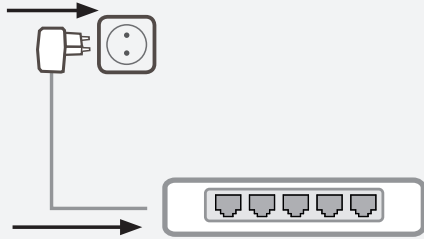

Quick Install | Snel installeren | Installation rapide | Installazione rapida | Schnelle Installation | Instalación rápida | Instalação rápida | Gyors telepítés | Rychlá instalace | Hurtig installering | Hurtiginstallasjon | Snabbinstallasjon | Pika-asennus | Hitra namestitev | Γρήγορη εγκατάσταση | Бърза инсталация | Szybka instalacja

1