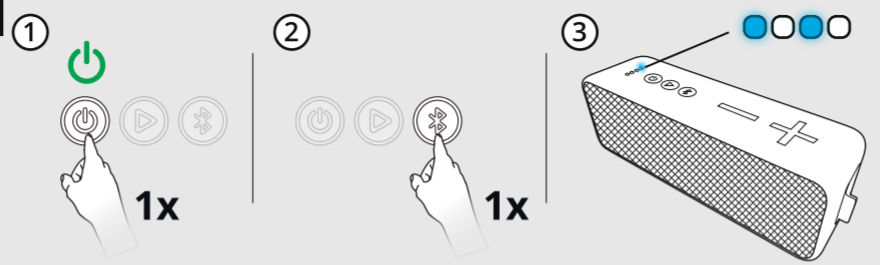

*not included

2