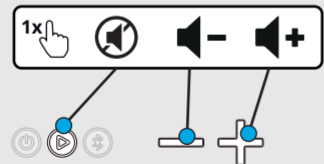

4

32GB | FAT 32 | MP3

*not included

5

input

L stereo R

**FAQ**
WWW.TRUST.COM/23825/FAQ

Trust International BV - Laan van Barcelona 600 - 3317DD, Dordrecht, NL
 ©2020 Trust All rights reserved.