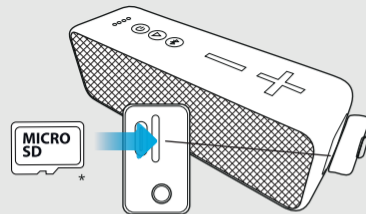

4

32GB | FAT 32 | MP3

*not included

5

input

L stereo R

**FAQ**
WWW.TRUST.COM/23825/FAQ

Trust International BV - Laan van Barcelona 600 - 3317DD, Dordrecht, NL
 ©2020 Trust All rights reserved.