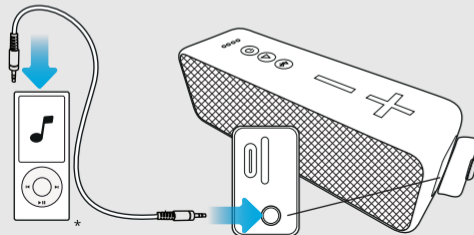

4

32GB | FAT 32 | MP3

*not included

5

input

L stereo R

**FAQ**
WWW.TRUST.COM/23825/FAQ

Trust International BV - Laan van Barcelona 600 - 3317DD, Dordrecht, NL
 ©2020 Trust All rights reserved.