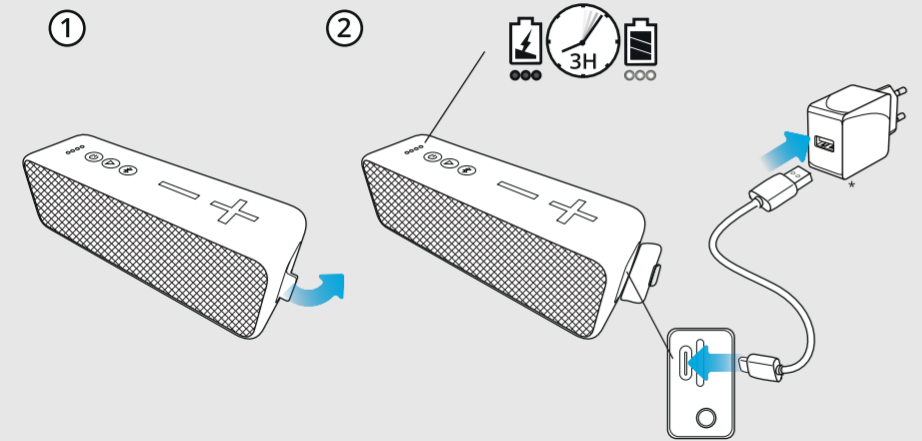

1

*not included

2

*not included

3

*not included