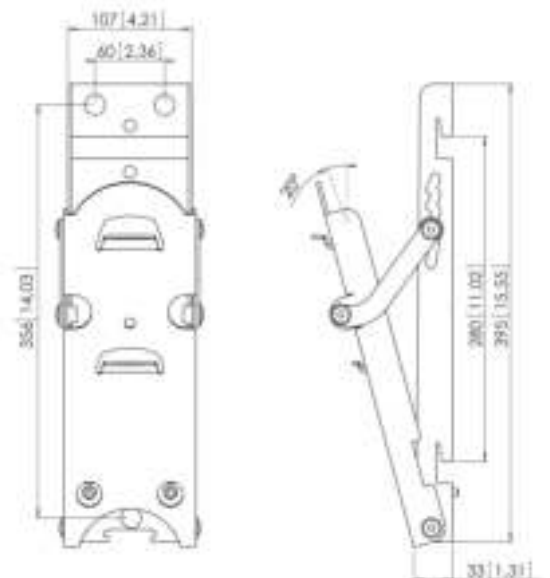

PFW 920 Display wall mount tilt silver

The PFW 920 is a flat display wall support with tilt function (5°-10°-15°-20°) to mount 23"-65" flat displays to the wall (up to 70 kg). NOT including interface FAU 3150 or FAU 3125.

PFW 920 Display wall mount tilt silver

Specifications

Article number (SKU)	7319204
Colour	Silver
EAN single box	8712285307966
TÜV certified	Yes
Tilt	Tilt up to 20°
Guarantee	5 years
Max. weight load (kg)	70
Max. screen size (inch)	65
Min. screen size (inch)	23