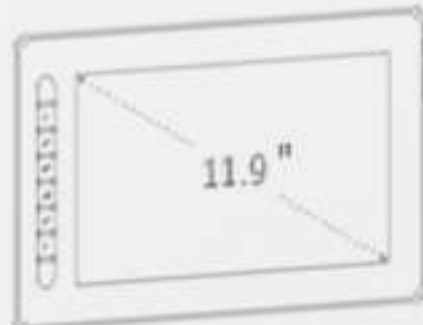

Artist 12 Pen Display (2nd Gen)

XP-PEN®

346.2 x 209 x 12mm