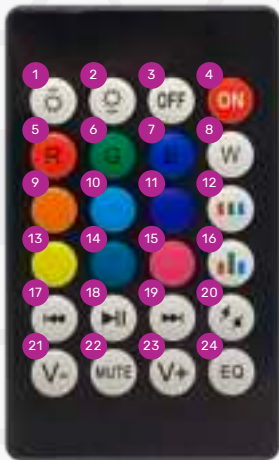

Rewind, Forward & Volume

- Last song - short press ⏮
- Next song - short press ⏭
- Decrease volume - long press 🔊
- Increase volume - long press 🔊

Play / Pause

Play/Pause will start/pause music.

Specifications

Product size:	H12 * D15 cm
Bluetooth name:	PARTYFUNLIGHTS
Input voltage:	DC 5V
Battery:	Li 2000mA
Rated power:	10 W
Product material:	ABS Plastic & PC
LED light source:	3x1w Red / Green / Blue
LED type:	18pcs x 0.25W RGB Led
Bluetooth speaker	Bluetooth 5.0,
Output	1x3W Speaker

Remote Control Functions

- | | | | |
|-------------------|---------------------|------------------|--------------------|
| 1. Internal light | 2. Projection light | 3. Power off | 4. Power on |
| 5. Red light | 6. Green light | 7. Blue light | 8. - |
| 9. Orange light | 10. Turkois light | 11. Purple light | 12. Quick fading |
| 13. Yellow light | 14. Soft blue light | 15. Pink light | 16. Soft fading |
| 17. Previous | 18. Play/Pause | 19. Next | 20. Color patterns |
| 21. Volume - | 22. Mute | 23. Volume + | 24. Equalizer |