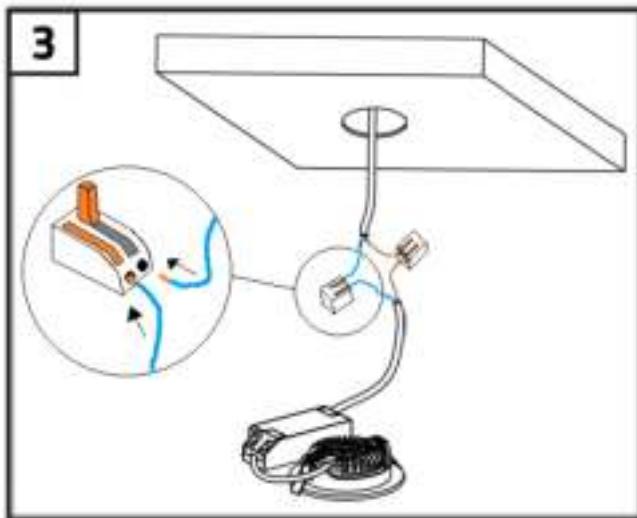

## LED recessed spotlight

- |                         |               |              |
|-------------------------|---------------|--------------|
| <b>A:</b> Vivaro: 75 mm | Udis: 68 mm   | Cormo: 90 mm |
| Villa: 75 mm            | Trento: 75 mm | Fioli: 55 mm |

### Security related information

This product is designed for in- and outdoor use. When using the product, make sure the unit is sufficiently ventilated, never cover the unit during operation and keep it out of reach of children or animals. This product is not a toy, LED lights are extremely bright and looking directly at the light source during operation can lead to serious eye damage. Any other use of the device than described in the manual may damage the product or cause danger to the user, e.g. due to a short circuit, fire or electric shock. The safety instructions must be observed at all times.