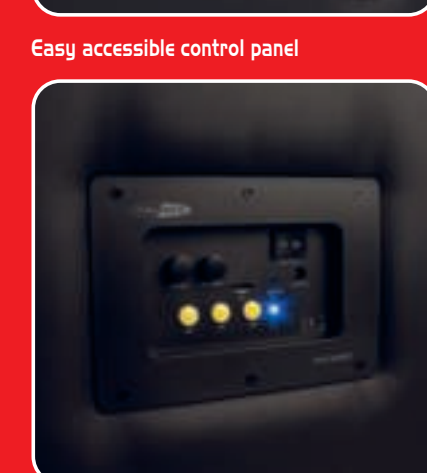

Ported ISW subwoofer

Wireless Bluetooth® technology
Supports A2DP profile
Built-in 3.5mm jack audio input
2x 5W high power stereo sound and
1x ported ISW subwoofer
Buttons for: power, play/pause, previous/next,
volume and bass
Compatible with Bluetooth smartphones,
tablets, pcs and notebooks
Power supply: 100-240V AC
Including euro plug wall adapter
Size: 400(W) x 400(D) x 450(H) mm

WWW.CALIBER.NL
CALIBER EUROPE BV • Kortakker 10 • 4264 AC Veen • The Netherlands

CALIBER

Ported ISW subwoofer

Easy accessible control panel

HPG 522BT
Hocker cube speaker system with SD/AUX,
built-in battery and Bluetooth® wireless technology

CALIBER

HPG 522BT
Hocker cube speaker system with SD/AUX,
built-in battery and Bluetooth® wireless technology

Ported ISW subwoofer

Wireless Bluetooth® technology
Supports A2DP profile
Built-in 3.5mm jack audio input
2x 5W high power stereo sound and
1x ported ISW subwoofer
Buttons for: power, play/pause, previous/next,
volume and bass
Compatible with Bluetooth smartphones,
tablets, pcs and notebooks
Power supply: 100-240V AC
Including euro plug wall adapter
Size: 400(W) x 400(D) x 450(H) mm