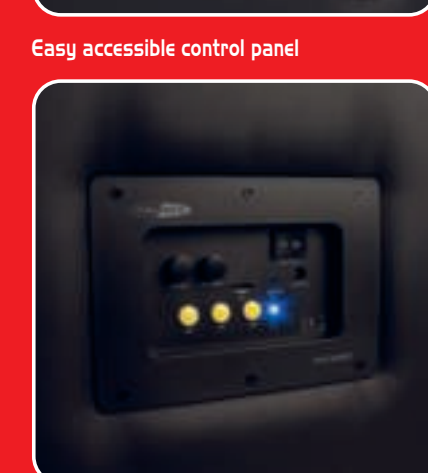

CALIBER

HPG 522BT
Hocker cube speaker system with SD/AUX,
built-in battery and Bluetooth® wireless technology

Ported ISW subwoofer

Easy accessible control panel

CALIBER

HPG 522BT
Hocker cube speaker system with SD/AUX,
built-in battery and Bluetooth® wireless technology

Ported ISW subwoofer

Wireless Bluetooth® technology
Supports A2DP profile
Built-in 3.5mm jack audio input
2x 5W high power stereo sound and
1x ported ISW subwoofer
Buttons for: power, play/pause, previous/next,
volume and bass
Compatible with Bluetooth smartphones,
tablets, pcs and notebooks
Power supply: 100-240V AC
Including euro plug wall adapter
Size: 400(W) x 400(D) x 450(H) mm

CALIBER

HPG 522BT
Hocker cube speaker system with SD/AUX,
built-in battery and Bluetooth® wireless technology

Ported ISW subwoofer

Wireless Bluetooth® technology
Supports A2DP profile
Built-in 3.5mm jack audio input
2x 5W high power stereo sound and
1x ported ISW subwoofer
Buttons for: power, play/pause, previous/next,
volume and bass
Compatible with Bluetooth smartphones,
tablets, pcs and notebooks
Power supply: 100-240V AC
Including euro plug wall adapter
Size: 400(W) x 400(D) x 450(H) mm