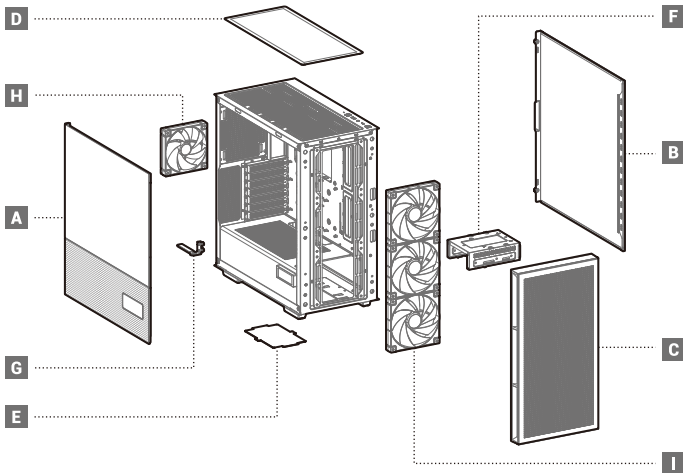

CH560 DIGITAL Series

The New Generation of Airflow Case

DEEPCOOL 

Case Features

Case Specifications

Length:458mm Maximum GPU length:380mm
Width:230mm Maximum PSU length:170mm
Height:471mm Maximum CPU Cooler length:175mm

A

×1

Right Side Panel

B

×1

Front Panel

C

×1