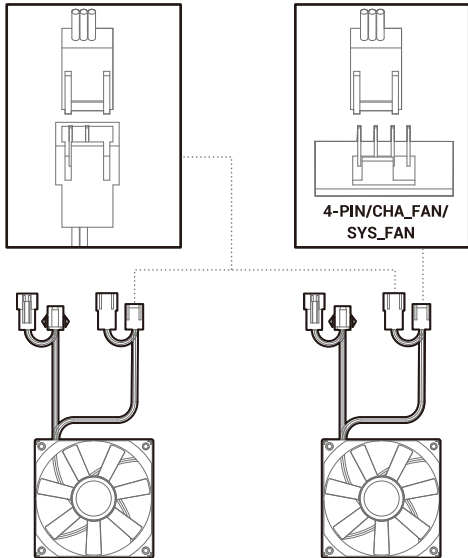

Installing HDDs

Installing SSDs

Installing the Power Supply

I/O Panel Introduction

Installing the Front I/O Connectors

USB3.0

MIC/AUDIO

POWER SW

TYPE-C

HDD LED

For reference only, please refer to the real product.

Manual RGB Wiring

For reference only, please refer to the real product.

Motherboard RGB Synchronization

For reference only, please refer to the real product.

Fan Power Line Wiring

For reference only, please refer to the real product.

Instruction of the Monitor

go visit our website to download the software and learn about the instruction.

DeepCool USA Inc.
11650 Mission Park Drive Suite 108., Rancho Cucamonga, CA 91730
Beijing DeepCool Industries Co., Ltd.
Building 10, No. 9 Dijin Road, Haidian District, Beijing 100095, China