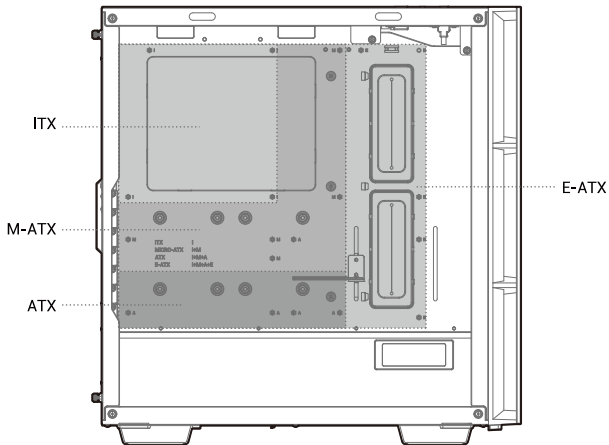

120/140/240/280/360mm

120mm×3
140mm×2

120/140/240/280/360mm

Removing the Tempered Glass Side Panel

Removing the Metal Side Panel

Removing the Front Panel

Installing the Motherboard

Installing the GPU

Installing HDDs

Installing SSDs

Installing the Power Supply

I/O Panel Introduction

Installing the Front I/O Connectors

USB3.0

MIC/AUDIO

POWER SW