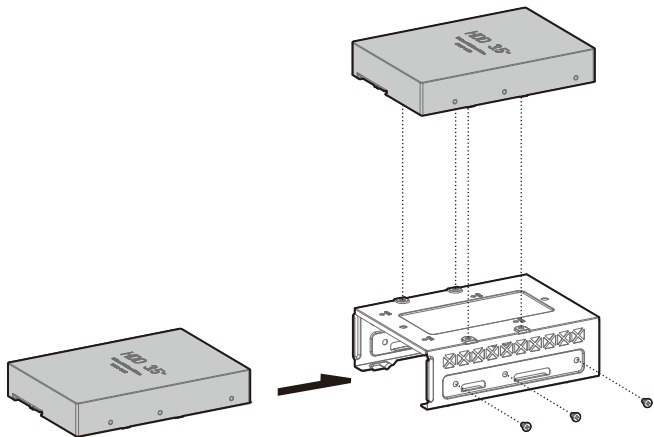

Power compartment Fan screw

x8**S**

Cable ties

x11

Specifications

120mm×1
140mm×1

120/140mm

120mm×3
140mm×3

120/140/240/280/360mm

120mm×3
140mm×2

120/140/240/280/360mm

Removing the Tempered Glass Side Panel

Removing the Metal Side Panel

Removing the Front Panel

Installing the Motherboard

Installing the GPU

Installing HDDs

Installing SSDs

Installing the Power Supply

I/O Panel Introduction

Installing the Front I/O Connectors

USB3.0

MIC/AUDIO

POWER SW