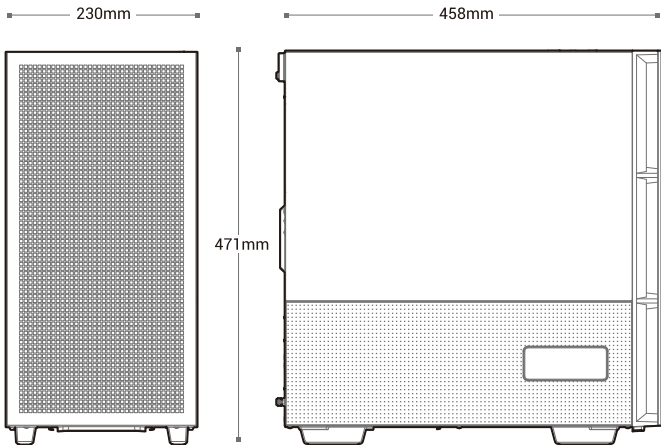

CH560 DIGITAL Series

The New Generation of Airflow Case

DEEPCOOL 

Case Features

Case Specifications

Length:458mm Maximum GPU length:380mm
Width:230mm Maximum PSU length:170mm
Height:471mm Maximum CPU Cooler length:175mm

HDD screws

x12**O**

Fan screws

x9**P**

Stand off

x4**Q**

Glass side Panel screws

x1**R**

Power compartment Fan screw

x8**S**

Cable ties

x11

Specifications

120mm×1
140mm×1

120/140mm

120mm×3
140mm×3

120/140/240/280/360mm

120mm×3
140mm×2

120/140/240/280/360mm

Removing the Tempered Glass Side Panel

Removing the Metal Side Panel

Removing the Front Panel

Installing the Motherboard

Installing the GPU