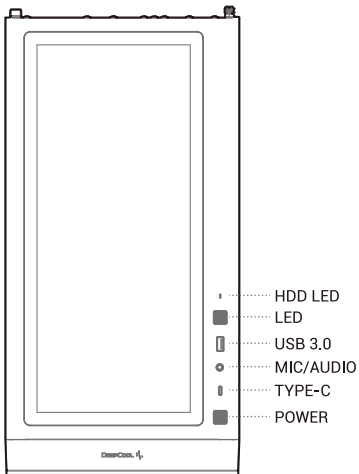

120/140/240/280/360mm

120mm×3
140mm×2

120/140/240/280/360mm

Removing the Tempered Glass Side Panel

Removing the Metal Side Panel

Removing the Front Panel

Installing the Motherboard

Installing the GPU

Installing HDDs

Installing SSDs

Installing the Power Supply

I/O Panel Introduction

Installing the Front I/O Connectors

USB3.0

MIC/AUDIO

POWER SW