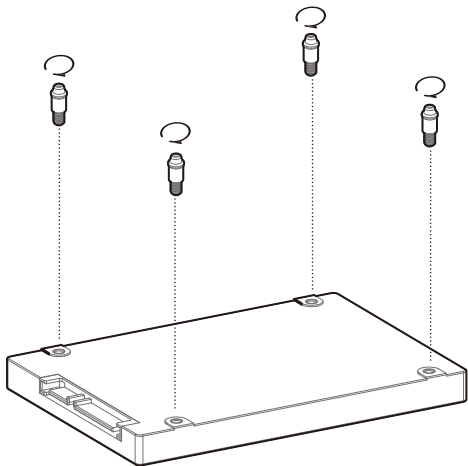

120/140/240/280/360mm

120mm×3
140mm×2

120/140/240/280/360mm

Removing the Tempered Glass Side Panel

Removing the Metal Side Panel

Removing the Front Panel

Installing the Motherboard

Installing the GPU

Installing HDDs

Installing SSDs

Installing the Power Supply

I/O Panel Introduction

Installing the Front I/O Connectors

USB3.0

MIC/AUDIO

POWER SW