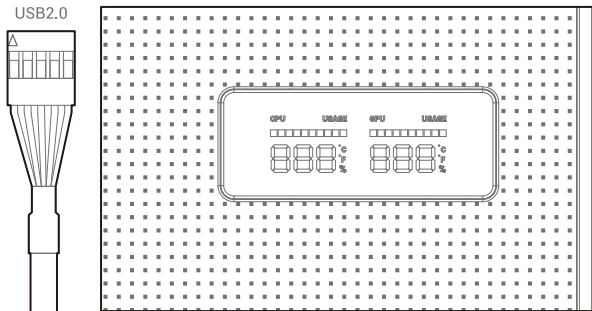

Instruction of the Monitor

go visit our website to download the software and learn about the instruction.