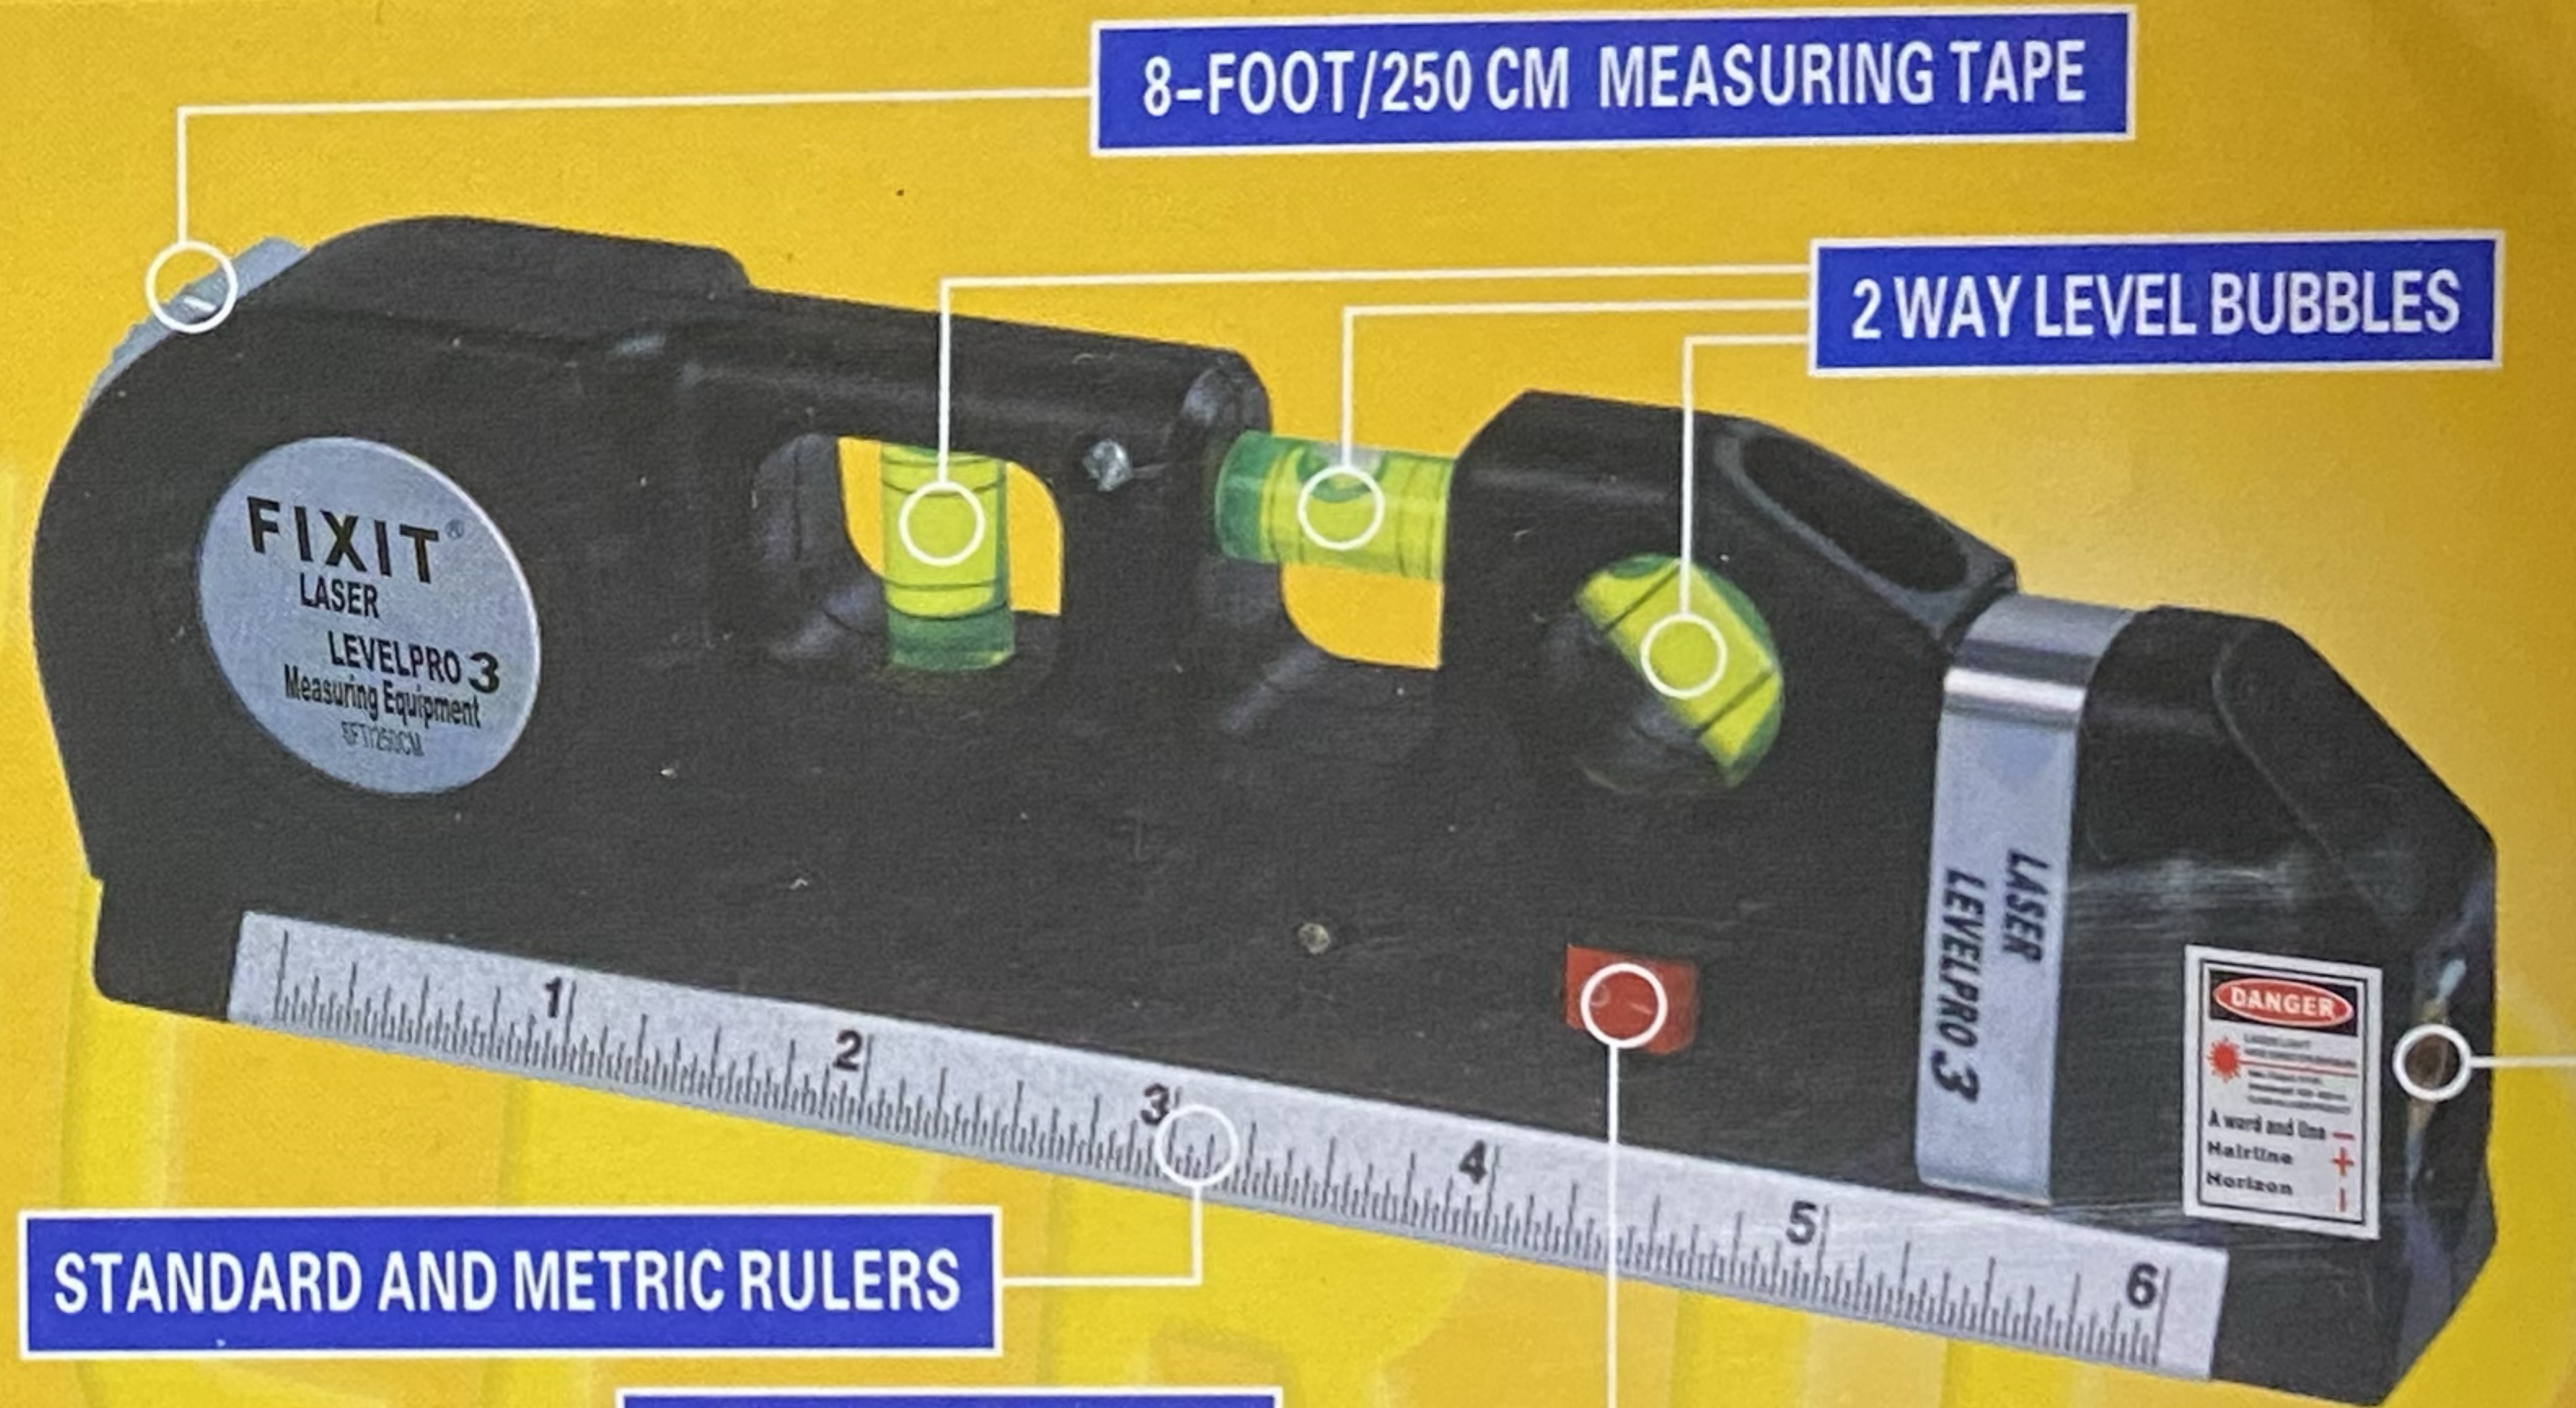

LEVELPRO3 LASER

LASER LEVELPRO3

THE PRODUCT CONTAINS 3
AG13 BATTERIES FOR FREE

LASER SAFETY INFORMATION:

- THIS ITEM IS NOT A TOY NOT FOR AGE 14 AND UNDER.
- DO NOT AIM LASER IN TO EYES!
- Laser light can be harmful if used improperly.
- NEVER look into the bulb while laser is ON.
- keep the laser level away from water, dust and sunlight.

MADE IN CHINA

8-FOOT/250 CM MEASURING TAPE

2 WAY LEVEL BUBBLES

STANDARD AND METRIC RULERS

LASER POWER ON/OFF

LASER LIGHT EYELET
- A word and line
+ Hairline
| Horizon

- hang shelves and cabinets, tiles and picture frames with accuracy
- projects horizontal or vertical laser light beam
- locking 8-foot measuring tape
- standard and metric rulers