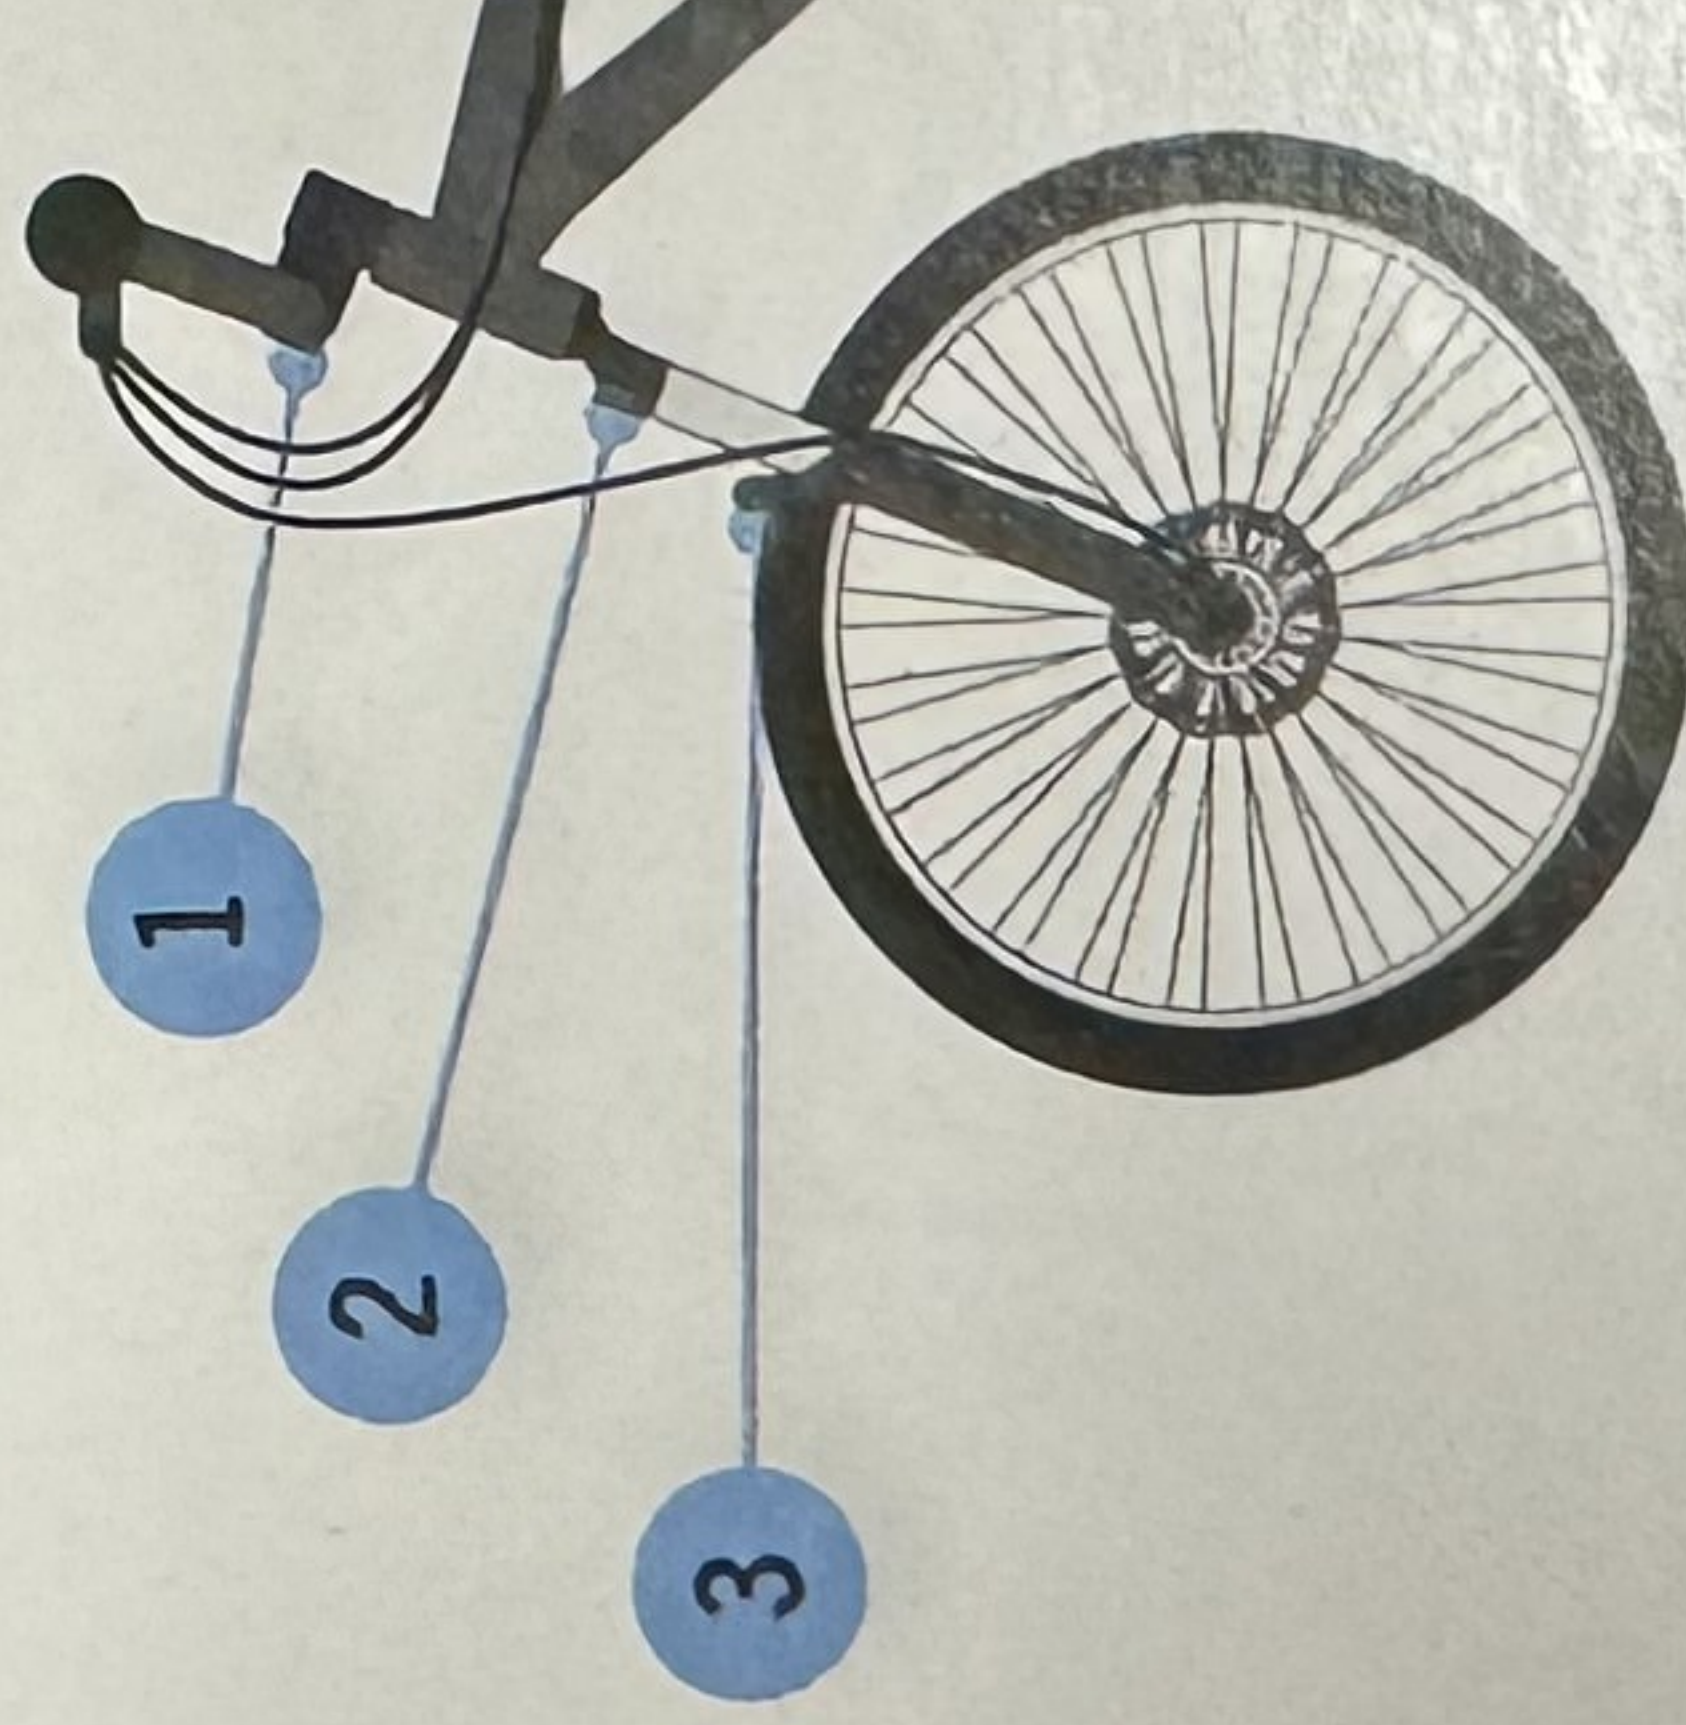

# H-BLACK MR4

EN Front light FI Etuvälo  
FR Éclairage avant NL Koplampe SE Framlampa

The front lights in the H-Black series are well-known for their harmonious design and smooth integration of electronic and optical elements. H-Black MR4 by HERRMANS® is designed to be mounted on fork or handlebar (optional).

- Light output 120 lumen
- For 6-12V (DC) systems
- German StVZO, and French (TP LBi) approvals
- Click-in EIA, K Front reflector included

- Power consumption 1.9W
- Glare free
- Brackets included for stem<sup>1</sup>, crown<sup>2</sup>, bridge<sup>3</sup>