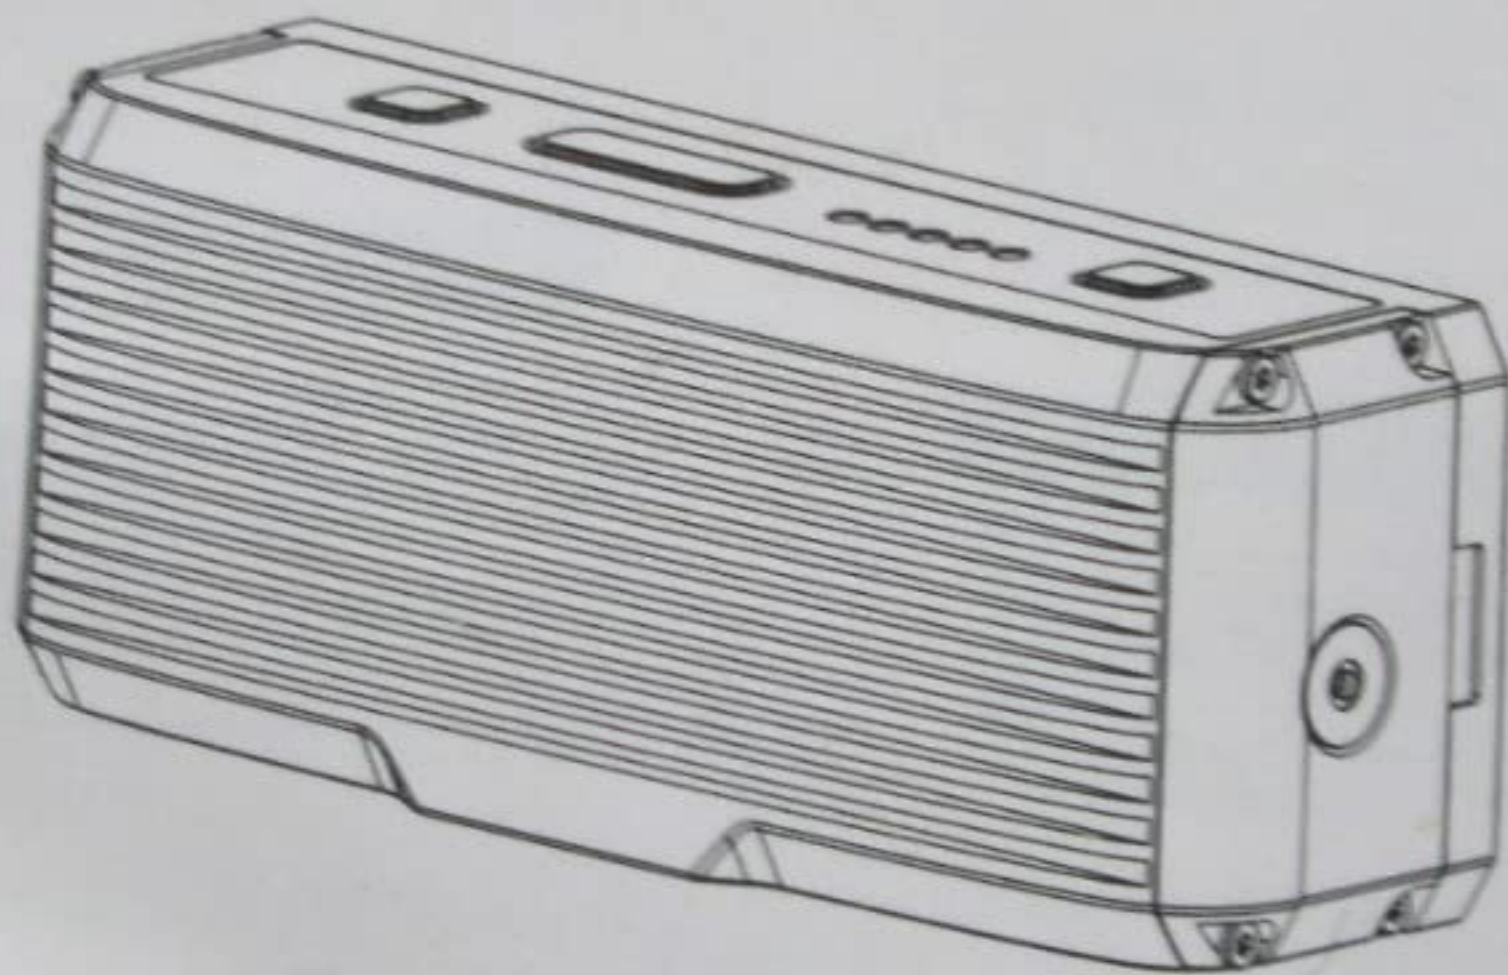

NEEWER[®]

WP12 Underwater LED Light
Instruction Manual