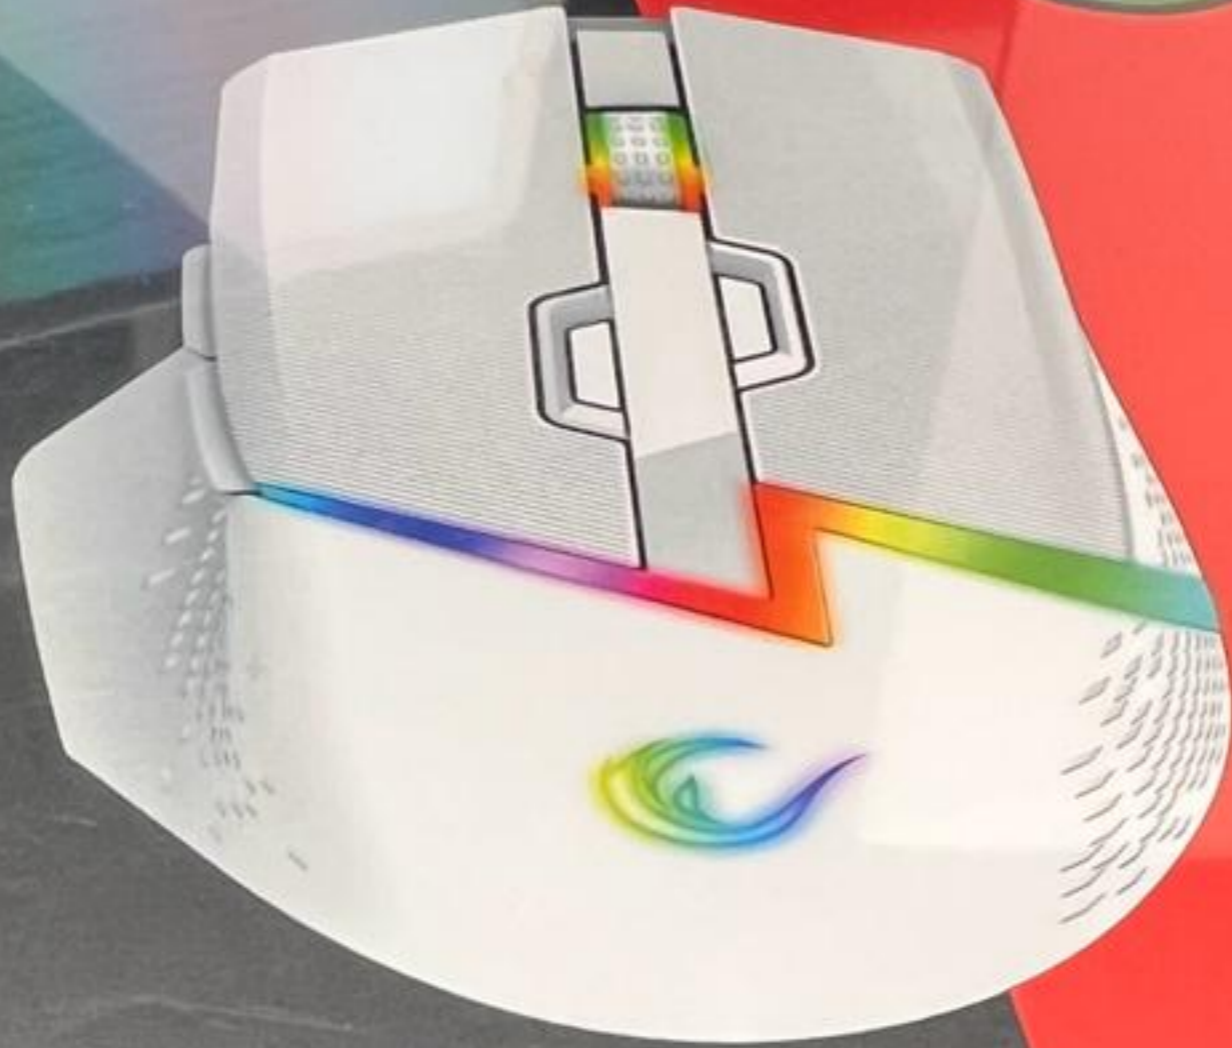

RAMPAGE

RGB
LIGHT

DROP M3

WIRELESS GAMING MOUSE

IMPORTER/İTHALATÇI FIRMA
Segment Bilgisayar Dış. Tic. Ltd. Şti.
Adres: Delliklikaya Mah. Fersah Cad.
No: 136 Arnavutköy/İSTANBUL

MANUFACTURER/ÜRETİCİ FIRMA
Shenzhen Suntek Technology Co., Ltd
Address: Flat/Rm 1701 17/F, Henan Building
No. 90 Jafee Road, Wanchai, China