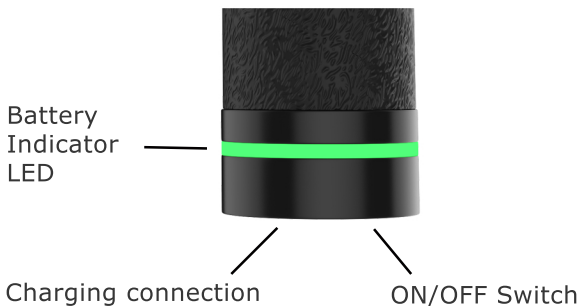

Email: info@northwallproducts.com
Site: www.northwalleu.com

Wallcorp BV
Heikesveld 48 bus 2
3910 Pelt
België

Specifications

IMPORTANT:

The massage gun shuts down after 10m. of use as a safety measure.

**Ball**