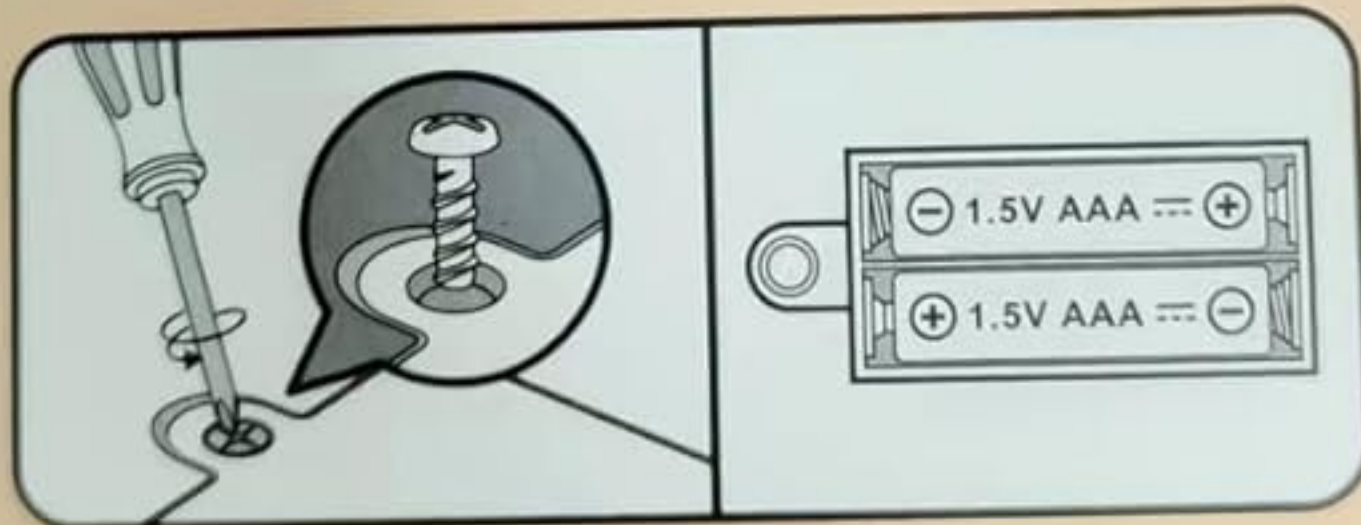

BATTERY SAFETY INFORMATION:

1. Product require 2x1.5V (AAA) battery.
2. Battery is to be inserted with the correct polarity.
3. Exhausted battery is to be removed from the product.
4. The supply terminal is not to be short-circuited.
5. Non-rechargeable battery is not to be recharged.
6. Dispose of battery safely.
7. Do not dispose of this product in a fire. The battery inside may explode or leak.
8. Battery should be changed by adults only.
9. Battery unused for a long time need to be removed from the product.

Use a screwdriver to remove the battery cover.
Place new battery into the battery compartment and replace the battery cover.

USE 2x1.5V "AAA" (BATTERY AND SCREWDRIVER ARE NOT INCLUDED)

SPECIFICATIONS, COLOURS AND CONTENTS
MAY VARY FROM ILLUSTRATIONS.