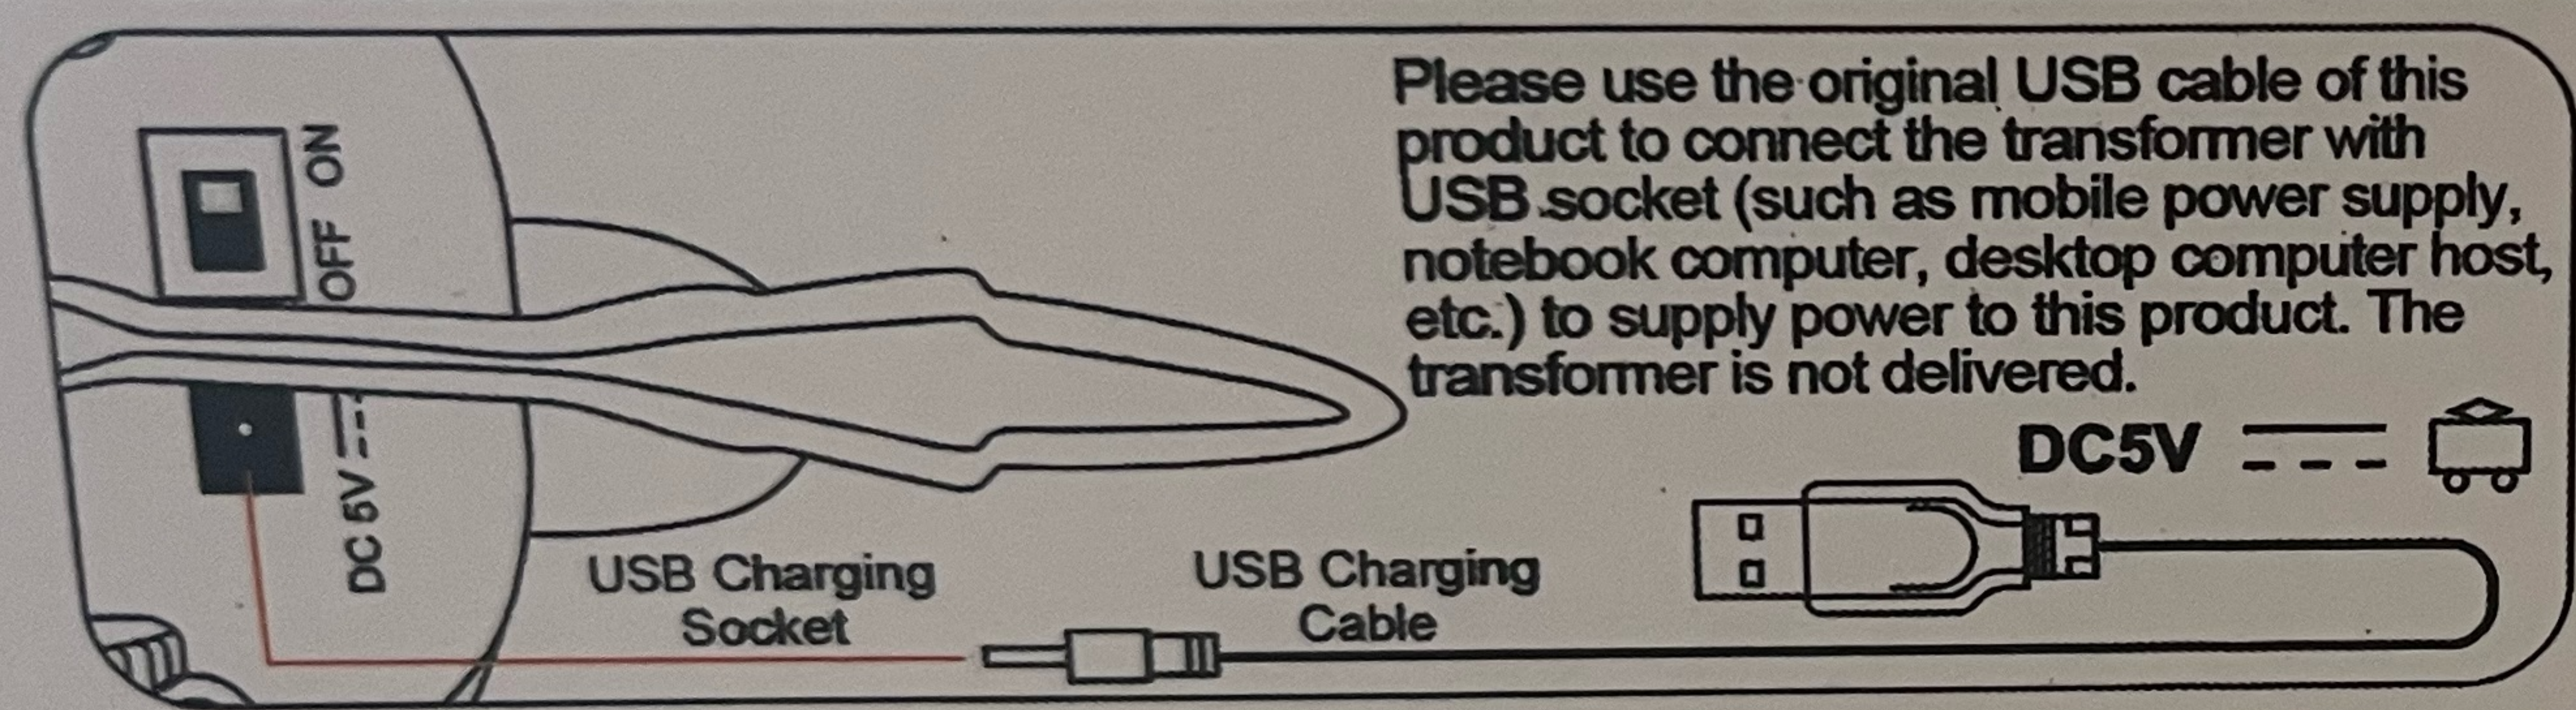

## BATTERY PRECAUTIONS

- The product uses a non replaceable 3.7V lithium battery;
- The rechargeable battery must be charged under the supervision of an adult;
- When the rechargeable battery is charging, the toy switch should be turned off;
- The power supply terminal shall not be short circuited;
- Cannot be connected to more than the recommended number of power sources;
- The USB cable shall be inspected regularly to see if its wire, plug, shell and other parts are damaged. If any damage is found, it shall be stopped using until it is repaired.

**PRECAUCIONES:**  
 PELIGRO DE AHOGARSE. Contiene partes pequeñas, No recomendado para niños menores de 3 años.

**WARNING:**  
 NOT SUITABLE FOR CHILDREN UNDER 3 YEARS DUE TO SMALL PARTS  
 هشدار: برای کودکان زیر ۳ سال مناسب نیست. دارای قطعات کوچک است.  
 تحذیر: غیر مناسب برای کودکان تحت ۳ سالگی به سبب قطعات کوچکی.  
 COUNTRY OF ORIGIN: CHINA  
 بلد المنشأ: الصين

**صنعت وللا المواصفات والمعايير العلمية**  
 Tested according to international standards

SPECIFICATIONS & COLORS OF CONTENTS MAY VARY FROM ILLUSTRATIONS.

**MADE IN CHINA**  
**NO.QC-1Y**

**WARNING:**  
 CHOKING HAZARD-Small parts.  
 Not for children under 3 years.