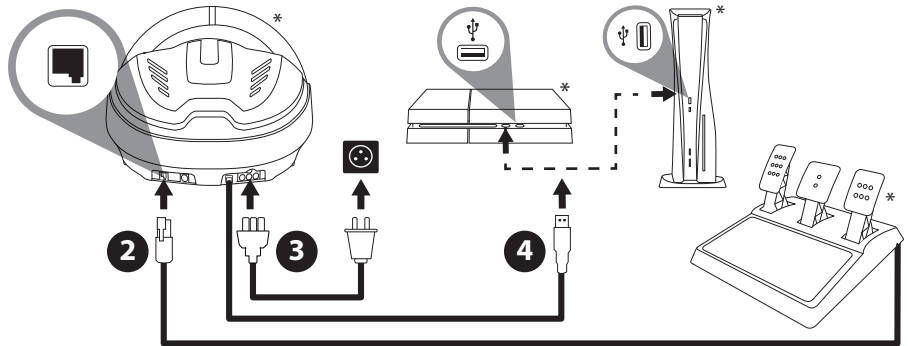

PC**

1

EN-Before connecting the base and pedal set, go to:
FR-Avant de connecter la base et le pédalier, veuillez accéder à :
<https://support.thrustmaster.com//product/t300servobase/>.

EN-In the Drivers section, download and install the drivers:
FR-Dans la section Pilotes, téléchargez et installez les pilotes :
DRIVERS FORCE FEEDBACK (Package 202x_TTRS_x) + Firmware.