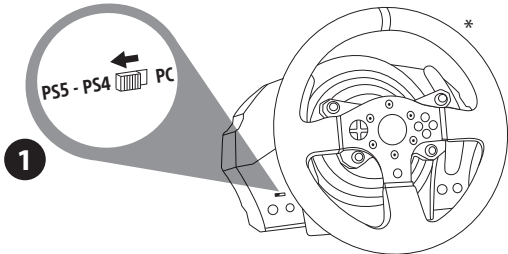

PC**

1

EN-Before connecting the base and pedal set, go to:
FR-Avant de connecter la base et le pédalier, veuillez accéder à :
<https://support.thrustmaster.com//product/t300servobase/>.

EN-In the Drivers section, download and install the drivers:
FR-Dans la section Pilotes, téléchargez et installez les pilotes :
DRIVERS FORCE FEEDBACK (Package 202x_TTRS_x) + Firmware.