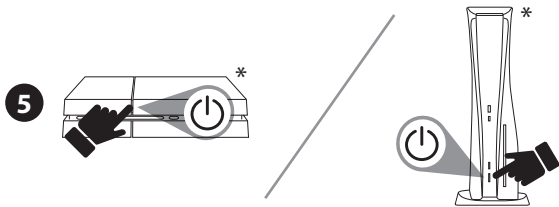

PC**

1

EN-Before connecting the base and pedal set, go to:
FR-Avant de connecter la base et le pédalier, veuillez accéder à :
<https://support.thrustmaster.com//product/t300servobase/>.

EN-In the Drivers section, download and install the drivers:
FR-Dans la section Pilotes, téléchargez et installez les pilotes :
DRIVERS FORCE FEEDBACK (Package 202x_TTRS_x) + Firmware.