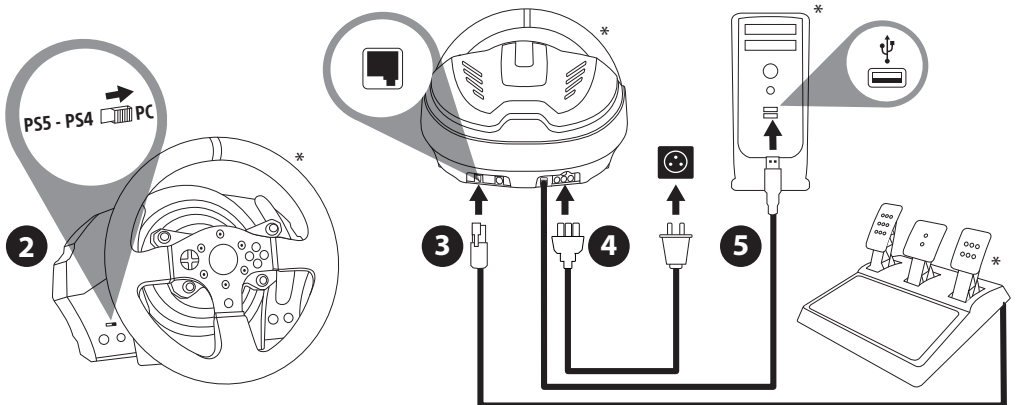

PC**

1

EN-Before connecting the base and pedal set, go to:
FR-Avant de connecter la base et le pédalier, veuillez accéder à :
<https://support.thrustmaster.com//product/t300servobase/>.

EN-In the Drivers section, download and install the drivers:
FR-Dans la section Pilotes, téléchargez et installez les pilotes :
DRIVERS FORCE FEEDBACK (Package 202x_TTRS_x) + Firmware.