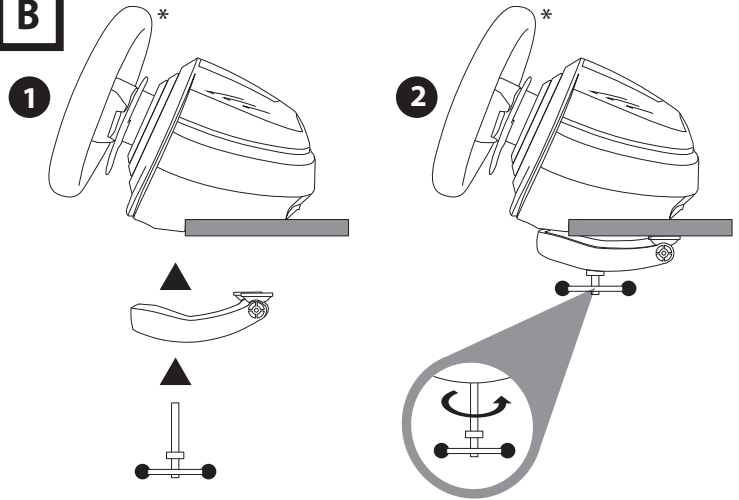

QUICK INSTALLATION GUIDE GUIDE D'INSTALLATION RAPIDE