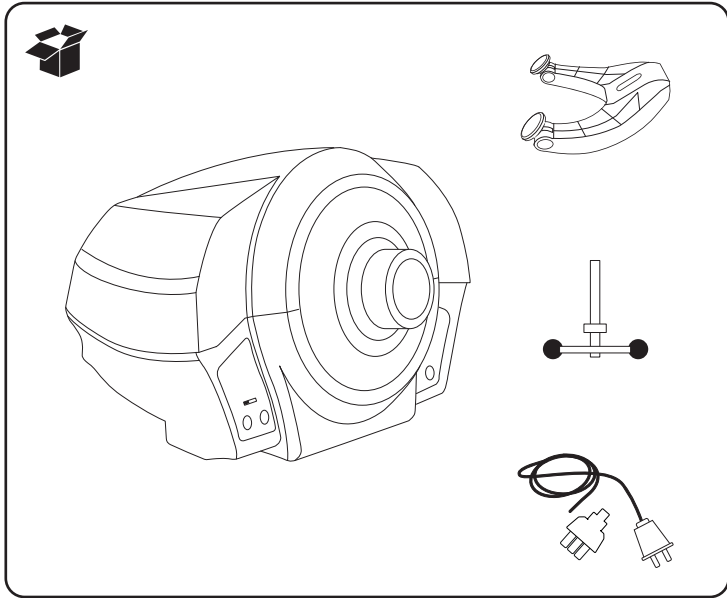

QUICK INSTALLATION GUIDE GUIDE D'INSTALLATION RAPIDE