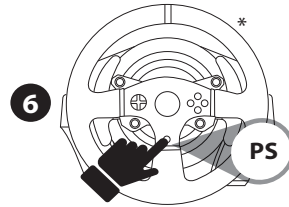

PC**

1

EN-Before connecting the base and pedal set, go to:
FR-Avant de connecter la base et le pédalier, veuillez accéder à :
<https://support.thrustmaster.com//product/t300servobase/>.

EN-In the Drivers section, download and install the drivers:
FR-Dans la section Pilotes, téléchargez et installez les pilotes :
DRIVERS FORCE FEEDBACK (Package 202x_TTRS_x) + Firmware.