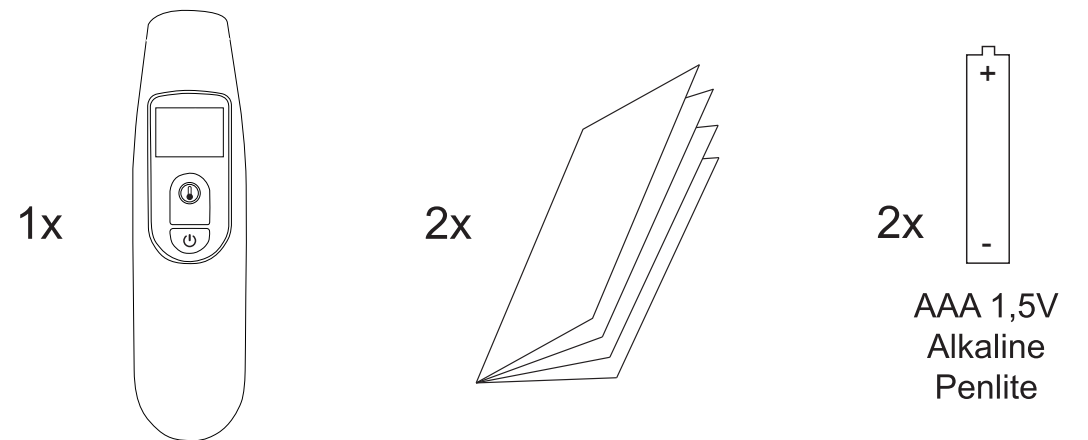

Infrared Thermometer BC38