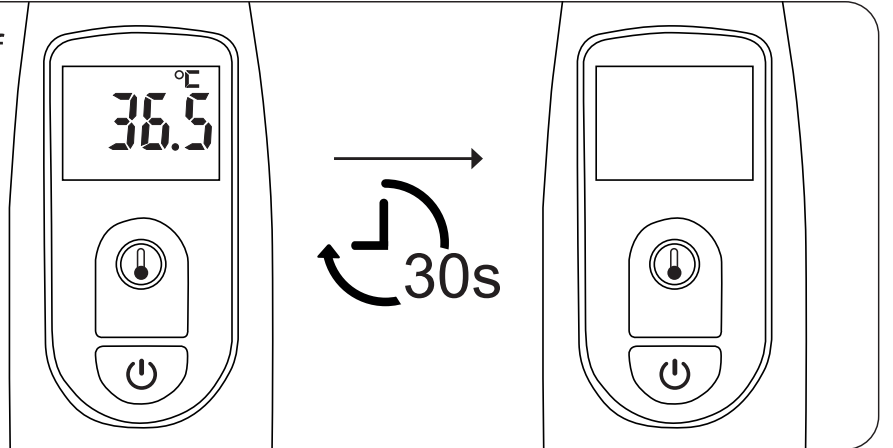

## Specifications

Model	Infrared thermometer BC38 / A200
Measurement range	Human body mode: 32.0~42.9°C or 89.6~109.22°F Object mode: 0~99.9°C or 32.0~211.8°F
Minimum scale	0.1°C/°F
Accuracy	32.0~35.9°C ±0.3°C / 36.0~39.0°C ±0.2°C / 39.1~42.9°C ±0.3°C
Air pressure	86~106Kpa
Tones	Power on and ready for working: a short beep
	Body measurement finished: 1 long beep tone when lower than 37.8°C or 100°F 6 short beeps when equal or higher than 37.8°C or 100°F
	System failure: 2 short beeps
Memory	25 in memory mode
Indicator Light	Green light for working
	Green light for body temperature lower than 37.8°C or 100°F Red light for body temperature equal or higher than 37.8°C or 100°F
Operating temperature	Temperature: 10.0~40.0°C or 50.0~104.0°F Humidity: 15~95% RH
Storage environment	Temperature: -25~55°C or -13~131.0°F Humidity: 15~95% RH
Auto shut/off	About 30 seconds after no using
Battery	2x1,5V AAA Alkaline battery
Size	168x54x44 mm
Weight	73g (exclude the battery)

## Infrared Thermometer BC38

**4** Body mode 

\* Low-grade fever: 37.8 - 38.4°C. Fever: 38.5°C or higher

**5** Object mode 

**6** Auto off

**7** Temperature °C/°F

**8** Memory mode