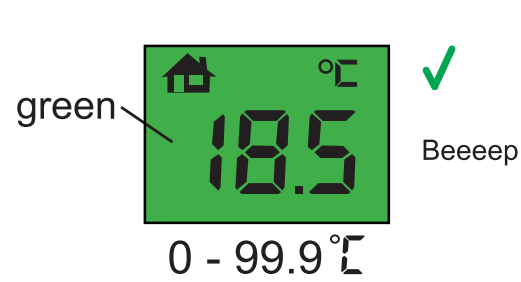

## Specifications

Model	Infrared thermometer BC38 / A200
Measurement range	Human body mode: 32.0~42.9°C or 89.6~109.22°F Object mode: 0~99.9°C or 32.0~211.8°F
Minimum scale	0.1°C/°F
Accuracy	32.0~35.9°C ±0.3°C / 36.0~39.0°C ±0.2°C / 39.1~42.9°C ±0.3°C
Air pressure	86~106Kpa
Tones	Power on and ready for working: a short beep
	Body measurement finished: 1 long beep tone when lower than 37.8°C or 100°F 6 short beeps when equal or higher than 37.8°C or 100°F
	System failure: 2 short beeps
Memory	25 in memory mode
Indicator Light	Green light for working
	Green light for body temperature lower than 37.8°C or 100°F Red light for body temperature equal or higher than 37.8°C or 100°F
Operating temperature	Temperature: 10.0~40.0°C or 50.0~104.0°F Humidity: 15~95% RH
Storage environment	Temperature: -25~55°C or -13~131.0°F Humidity: 15~95% RH
Auto shut/off	About 30 seconds after no using
Battery	2x1,5V AAA Alkaline battery
Size	168x54x44 mm
Weight	73g (exclude the battery)

## Infrared Thermometer BC38

**4** Body mode 

\* Low-grade fever: 37.8 - 38.4°C. Fever: 38.5°C or higher

**5** Object mode 

**6** Auto off

**7** Temperature °C/°F

**8** Memory mode