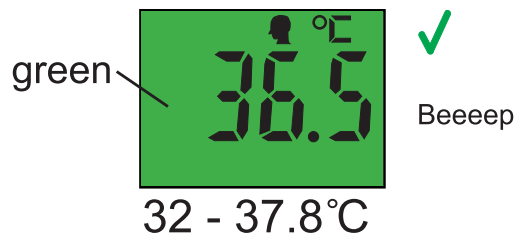

4 Body mode

* Low-grade fever: 37.8 - 38.4°C. Fever: 38.5°C or higher

5 Object mode

6 Auto off

7 Temperature °C/°F

8 Memory mode