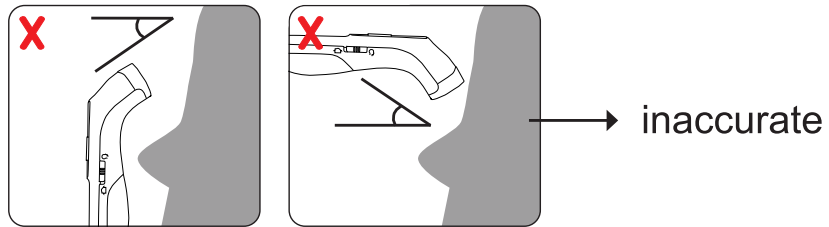

4 Body mode

* Low-grade fever: 37.8 - 38.4°C. Fever: 38.5°C or higher

5 Object mode

6 Auto off

7 Temperature °C/°F

8 Memory mode