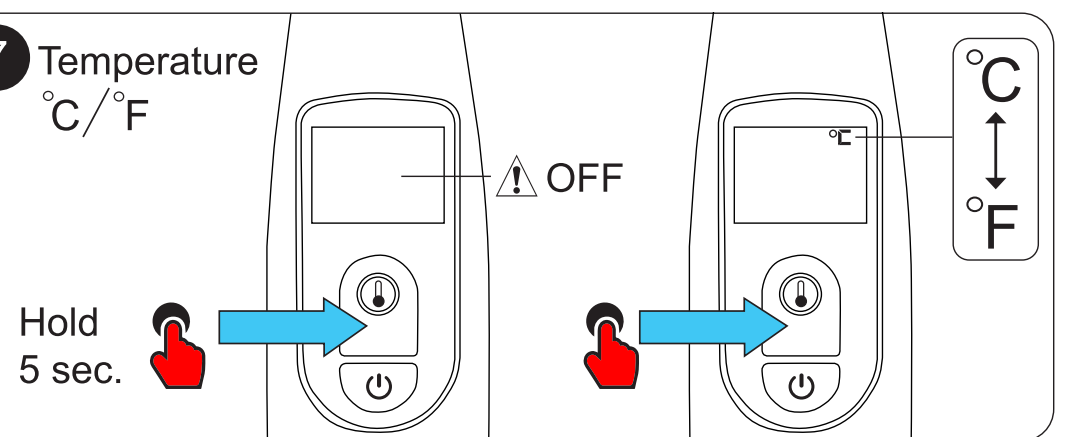

## Specifications

Model	Infrared thermometer BC38 / A200
Measurement range	Human body mode: 32.0~42.9°C or 89.6~109.22°F Object mode: 0~99.9°C or 32.0~211.8°F
Minimum scale	0.1°C/°F
Accuracy	32.0~35.9°C ±0.3°C / 36.0~39.0°C ±0.2°C / 39.1~42.9°C ±0.3°C
Air pressure	86~106Kpa
Tones	Power on and ready for working: a short beep
	Body measurement finished: 1 long beep tone when lower than 37.8°C or 100°F 6 short beeps when equal or higher than 37.8°C or 100°F
	System failure: 2 short beeps
Memory	25 in memory mode
Indicator Light	Green light for working
	Green light for body temperature lower than 37.8°C or 100°F Red light for body temperature equal or higher than 37.8°C or 100°F
Operating temperature	Temperature: 10.0~40.0°C or 50.0~104.0°F Humidity: 15~95% RH
Storage environment	Temperature: -25~55°C or -13~131.0°F Humidity: 15~95% RH
Auto shut/off	About 30 seconds after no using
Battery	2x1,5V AAA Alkaline battery
Size	168x54x44 mm
Weight	73g (exclude the battery)

## Infrared Thermometer BC38

**4** Body mode 

\* Low-grade fever: 37.8 - 38.4°C. Fever: 38.5°C or higher

**5** Object mode 

**6** Auto off

**7** Temperature °C/°F

**8** Memory mode