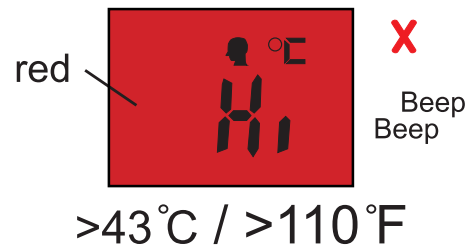

4 Body mode

* Low-grade fever: 37.8 - 38.4°C. Fever: 38.5°C or higher

5 Object mode

6 Auto off

7 Temperature °C/°F

8 Memory mode