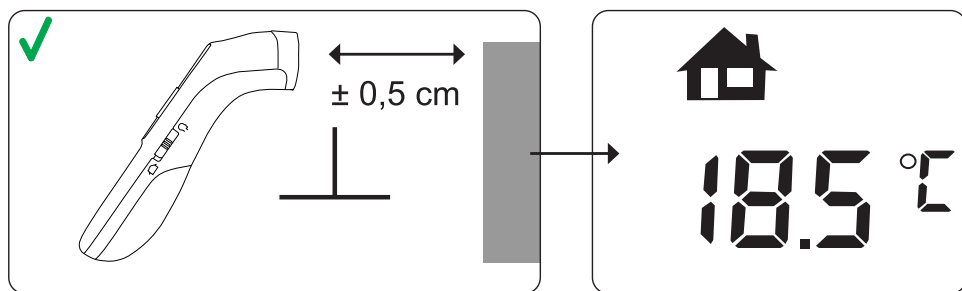

## Specifications

Model	Infrared thermometer BC38 / A200
Measurement range	Human body mode: 32.0~42.9°C or 89.6~109.22°F Object mode: 0~99.9°C or 32.0~211.8°F
Minimum scale	0.1°C/°F
Accuracy	32.0~35.9°C ±0.3°C / 36.0~39.0°C ±0.2°C / 39.1~42.9°C ±0.3°C
Air pressure	86~106Kpa
Tones	Power on and ready for working: a short beep
	Body measurement finished: 1 long beep tone when lower than 37.8°C or 100°F 6 short beeps when equal or higher than 37.8°C or 100°F
	System failure: 2 short beeps
Memory	25 in memory mode
Indicator Light	Green light for working
	Green light for body temperature lower than 37.8°C or 100°F Red light for body temperature equal or higher than 37.8°C or 100°F
Operating temperature	Temperature: 10.0~40.0°C or 50.0~104.0°F Humidity: 15~95% RH
Storage environment	Temperature: -25~55°C or -13~131.0°F Humidity: 15~95% RH
Auto shut/off	About 30 seconds after no using
Battery	2x1,5V AAA Alkaline battery
Size	168x54x44 mm
Weight	73g (exclude the battery)

## Infrared Thermometer BC38

**4** Body mode 

\* Low-grade fever: 37.8 - 38.4°C. Fever: 38.5°C or higher

**5** Object mode 

**6** Auto off

**7** Temperature °C/°F

**8** Memory mode