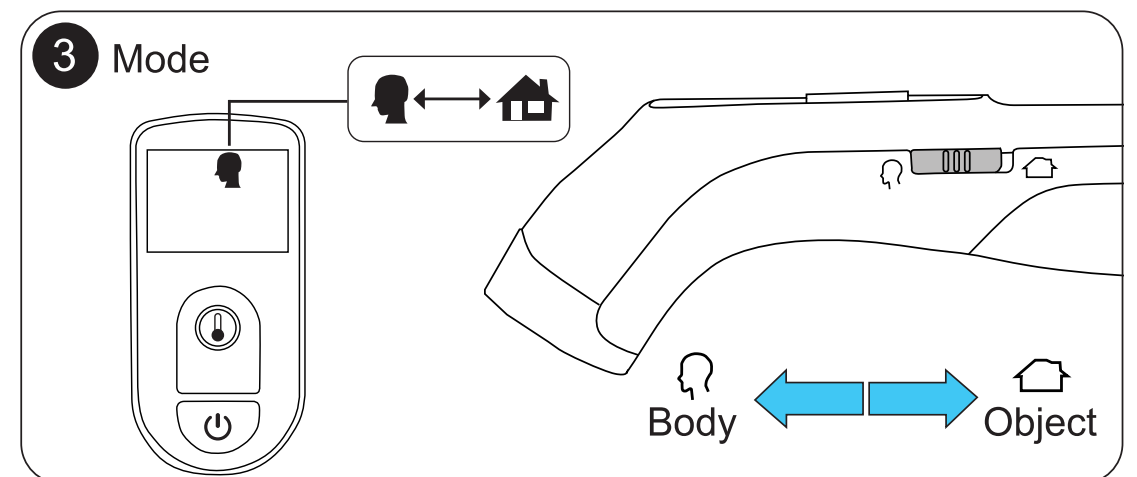

Infrared Thermometer BC38