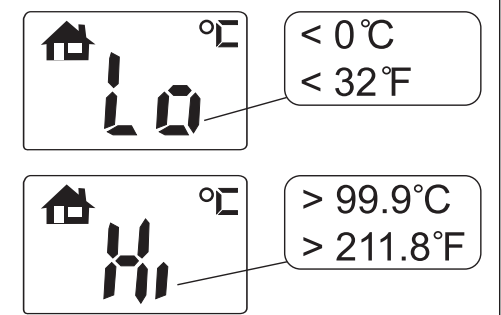

## Specifications

Model	Infrared thermometer BC38 / A200
Measurement range	Human body mode: 32.0~42.9°C or 89.6~109.22°F Object mode: 0~99.9°C or 32.0~211.8°F
Minimum scale	0.1°C/°F
Accuracy	32.0~35.9°C ±0.3°C / 36.0~39.0°C ±0.2°C / 39.1~42.9°C ±0.3°C
Air pressure	86~106Kpa
Tones	Power on and ready for working: a short beep
	Body measurement finished: 1 long beep tone when lower than 37.8°C or 100°F 6 short beeps when equal or higher than 37.8°C or 100°F
	System failure: 2 short beeps
Memory	25 in memory mode
Indicator Light	Green light for working
	Green light for body temperature lower than 37.8°C or 100°F Red light for body temperature equal or higher than 37.8°C or 100°F
Operating temperature	Temperature: 10.0~40.0°C or 50.0~104.0°F Humidity: 15~95% RH
Storage environment	Temperature: -25~55°C or -13~131.0°F Humidity: 15~95% RH
Auto shut/off	About 30 seconds after no using
Battery	2x1,5V AAA Alkaline battery
Size	168x54x44 mm
Weight	73g (exclude the battery)

## Infrared Thermometer BC38

**4** Body mode 

\* Low-grade fever: 37.8 - 38.4°C. Fever: 38.5°C or higher

**5** Object mode 

**6** Auto off

**7** Temperature °C/°F

**8** Memory mode