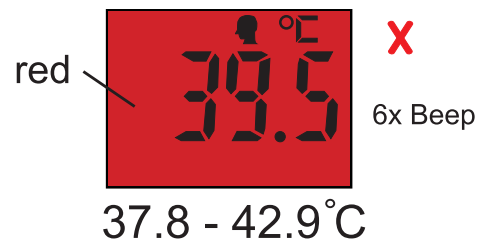

4 Body mode

* Low-grade fever: 37.8 - 38.4°C. Fever: 38.5°C or higher

5 Object mode

6 Auto off

7 Temperature °C/°F

8 Memory mode