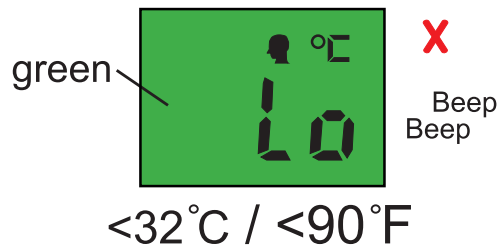

4 Body mode

* Low-grade fever: 37.8 - 38.4°C. Fever: 38.5°C or higher

5 Object mode

6 Auto off

7 Temperature °C/°F

8 Memory mode