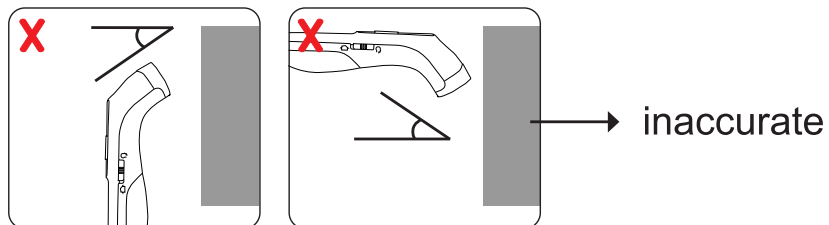

## Infrared Thermometer BC38

**4** Body mode 

\* Low-grade fever: 37.8 - 38.4°C. Fever: 38.5°C or higher

**5** Object mode 

**6** Auto off

**7** Temperature °C/°F

**8** Memory mode