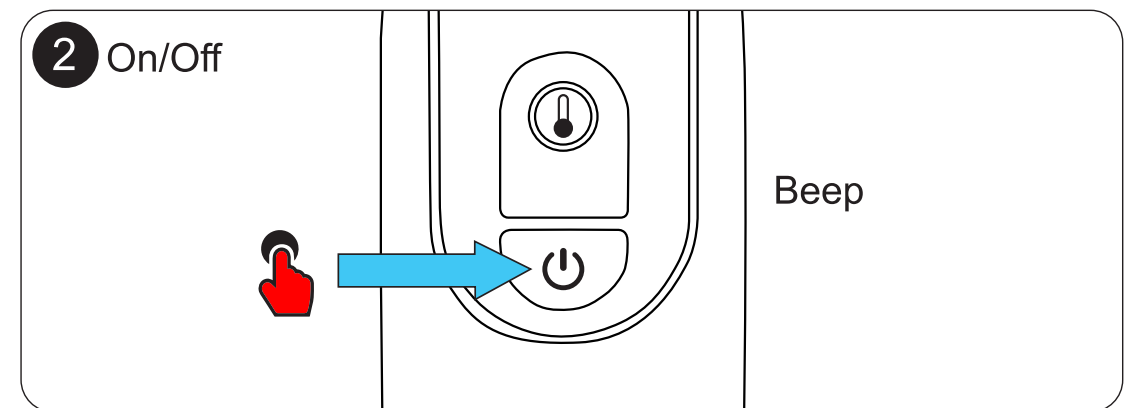

Infrared Thermometer BC38