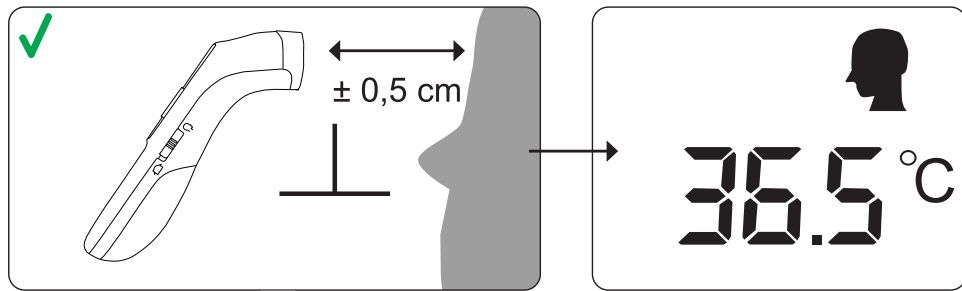

4 Body mode

* Low-grade fever: 37.8 - 38.4°C. Fever: 38.5°C or higher

5 Object mode

6 Auto off

7 Temperature °C/°F

8 Memory mode