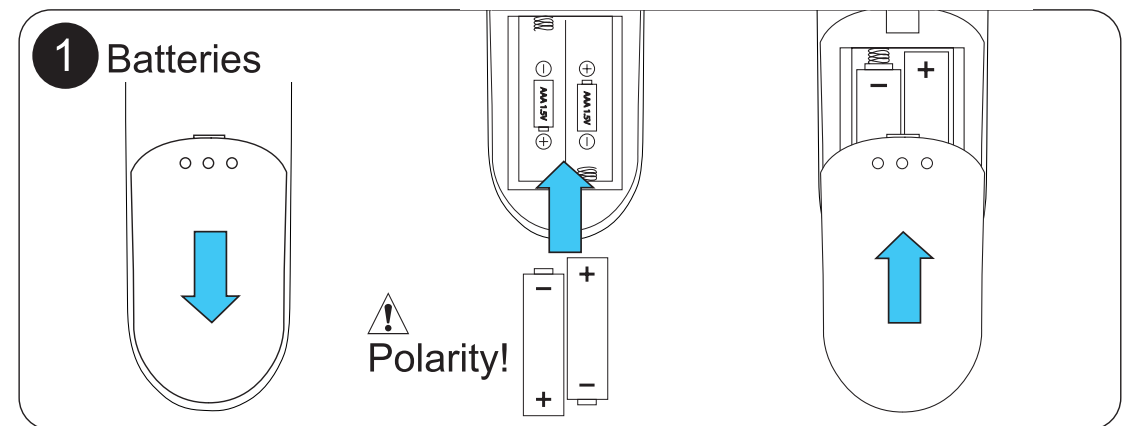

Infrared Thermometer BC38