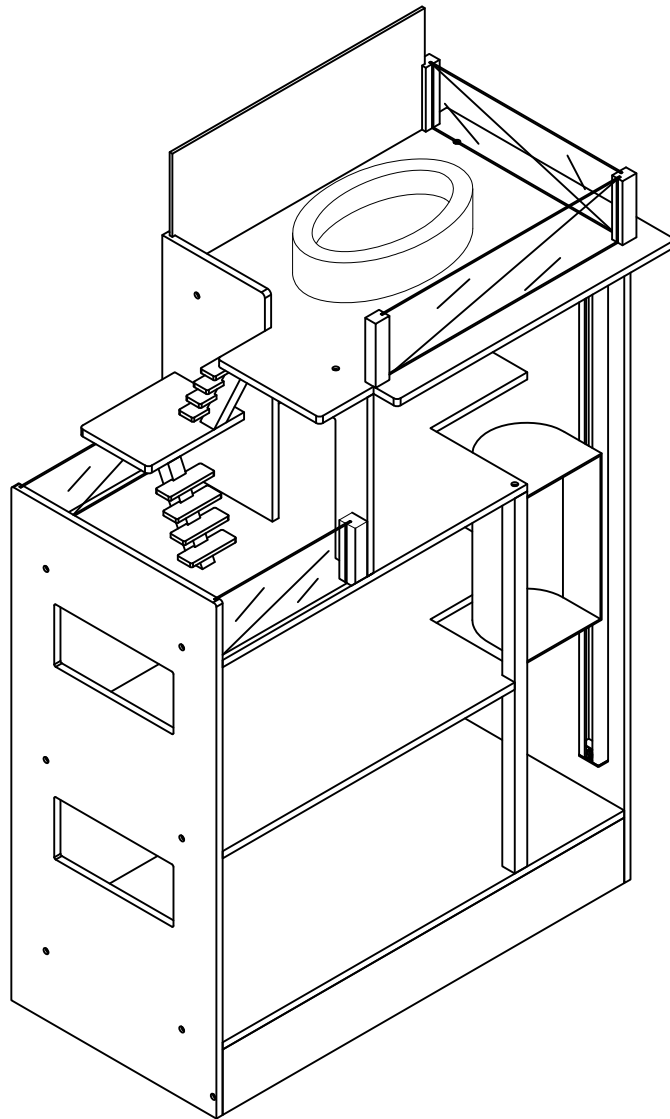

Dreamland Barcelona '3.5' Doll House

-White/pink

TD-13111D

Assembly Instruction

1-800-935-3959
Mon - Fri 9:00am ~ 4:30pm EST
support@teamson.com

+44 (0) 1952-916050
Mon - Thu 9:00am ~ 5:00pm GMT
Friday 9:00am ~ 4:00pm GMT
support@teamson.co.uk