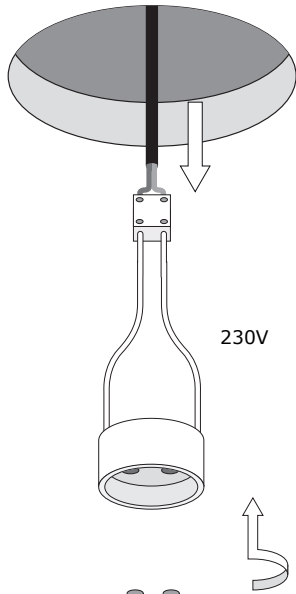

Cut out Ø105mm
50114427 Verona trimless white

4

3

230V
GU10
Max.50W

230V