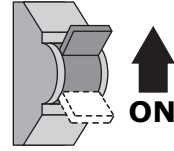

1

Installation Manual

50114427 Verona trimless white

UPHIX®

2

Cut out Ø105mm
50114427 Verona trimless white

4

3