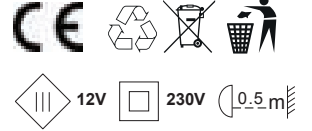

1

Installation Manual

50114427 Verona trimless white

UPHIX®

2

Cut out Ø105mm
50114427 Verona trimless white

4

3