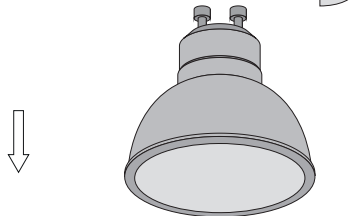

1

Installation Manual

50114427 Verona trimless white

UPHIX®

2

Cut out Ø105mm
50114427 Verona trimless white

4

3

230V
GU10
Max.50W

230V

12V
GU5.3
Max.50W
Output 12V
AC/DC

Power supply

12V