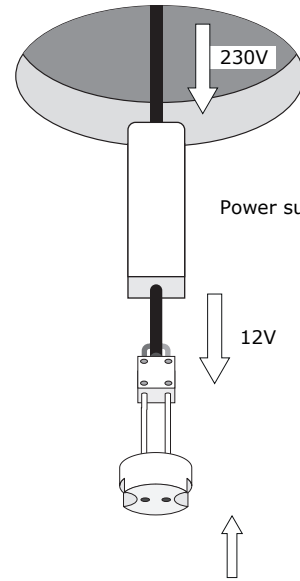

1

Installation Manual

50114427 Verona trimless white

UPHIX®

2

Cut out Ø105mm
50114427 Verona trimless white

4

3

230V
GU10
Max.50W

230V

12V
GU5.3
Max.50W
Output 12V
AC/DC

Power supply

12V