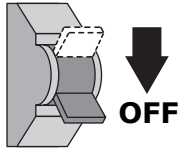

1

Installation Manual

50114427 Verona trimless white

UPHIX®

2

Cut out Ø105mm
50114427 Verona trimless white

4

3