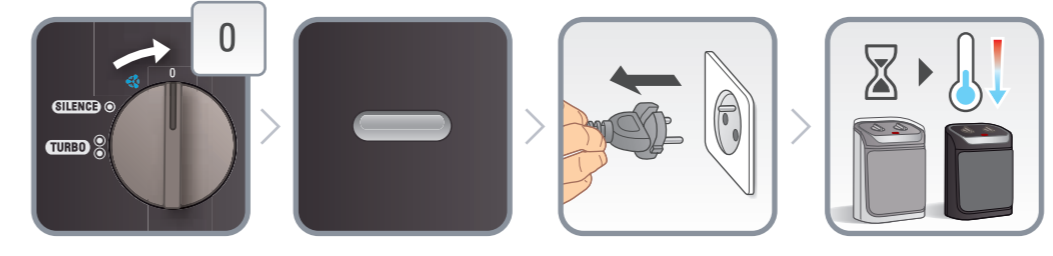

6. *

7. *

8. *

- FR Guide de l'utilisateur
- EN User's guide
- DE Bedienungsanleitung
- NL Gebruiksaanwijzing
- ES Guía del usuario
- PT Guia del usuario
- IT Manuale d'uso
- DA Brugsvejledning
- NO Bruksanvisning
- SV Användarhandbok
- FI Käyttöopas
- TR Kullanım kılavuzu
- EL Οδηγός χρήσης
- PL Instrukcja obsługi
- CS Návod k použití
- SK Používateľská príručka
- HU Használati útmutató
- SL Navodila za uporabnika
- RU Руководство пользователя
- UK Посібник користувача
- HR Upute za uporabu
- RO Ghidul utilizatorului
- ET Kasutusjuhend
- LT Naudotojo vadovas
- LV Lietošanas pamācība
- BG Ръководство на потребителя
- SR Uputstvo za upotrebu
- BS Upute za upotrebu
- HK 使用指南
- MS Panduan pengguna
- VI Hướng dẫn dành cho người sử dụng
- FA راهنمای کاربر
- AR دليل الإستعمال
- TH คู่มือสำหรับผู้ใช้งาน

MECHANIC CERAMIC FAN HEATER