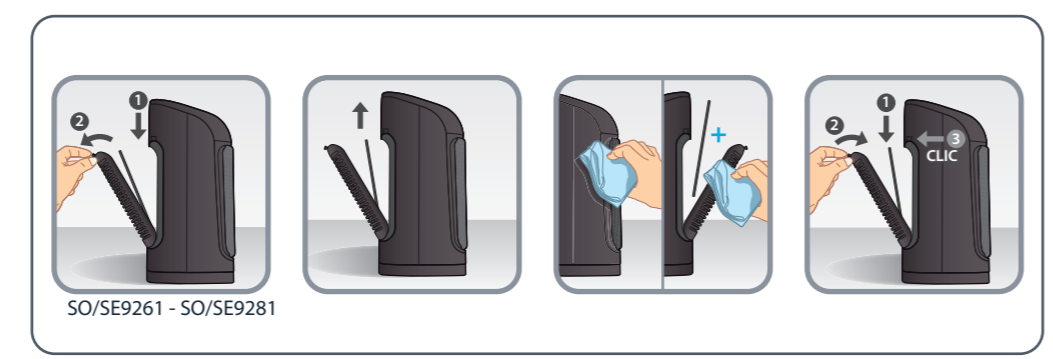

6. *

7. *

8. *

- FR Guide de l'utilisateur
- EN User's guide
- DE Bedienungsanleitung
- NL Gebruiksaanwijzing
- ES Guía del usuario
- PT Guia del usuario
- IT Manuale d'uso
- DA Brugsvejledning
- NO Bruksanvisning
- SV Användarhandbok
- FI Käyttöopas
- TR Kullanım kılavuzu
- EL Οδηγός χρήσης
- PL Instrukcja obsługi
- CS Návod k použití
- SK Používateľská príručka
- HU Használati útmutató
- SL Navodila za uporabnika
- RU Руководство пользователя
- UK Посібник користувача
- HR Upute za uporabu
- RO Ghidul utilizatorului
- ET Kasutusjuhend
- LT Naudotojo vadovas
- LV Lietošanas pamācība
- BG Ръководство на потребителя
- SR Uputstvo za upotrebu
- BS Upute za upotrebu
- HK 使用指南
- MS Panduan pengguna
- VI Hướng dẫn dành cho người sử dụng
- FA راهنمای کاربر
- AR دليل الإستعمال
- TH คู่มือสำหรับผู้ใช้งาน

MECHANIC CERAMIC FAN HEATER