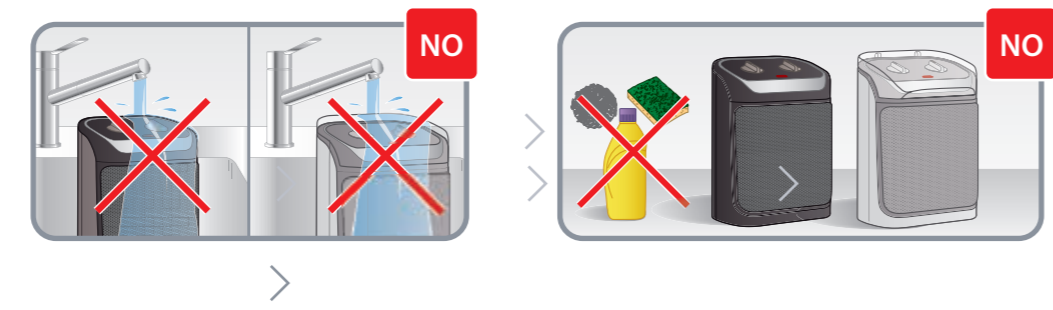

6. *

7. *

8. *

- FR Guide de l'utilisateur
- EN User's guide
- DE Bedienungsanleitung
- NL Gebruiksaanwijzing
- ES Guía del usuario
- PT Guia del usuario
- IT Manuale d'uso
- DA Brugsvejledning
- NO Bruksanvisning
- SV Användarhandbok
- FI Käyttöopas
- TR Kullanım kılavuzu
- EL Οδηγός χρήσης
- PL Instrukcja obsługi
- CS Návod k použití
- SK Používateľská príručka
- HU Használati útmutató
- SL Navodila za uporabnika
- RU Руководство пользователя
- UK Посібник користувача
- HR Upute za uporabu
- RO Ghidul utilizatorului
- ET Kasutusjuhend
- LT Naudotojo vadovas
- LV Lietošanas pamācība
- BG Ръководство на потребителя
- SR Uputstvo za upotrebu
- BS Upute za upotrebu
- HK 使用指南
- MS Panduan pengguna
- VI Hướng dẫn dành cho người sử dụng
- FA راهنمای کاربر
- AR دليل الإستعمال
- TH คู่มือสำหรับผู้ใช้งาน

MECHANIC CERAMIC FAN HEATER