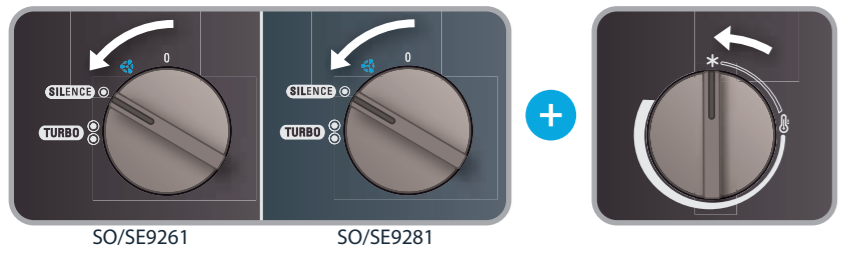

6. *

7. *

8. *

- FR Guide de l'utilisateur
- EN User's guide
- DE Bedienungsanleitung
- NL Gebruiksaanwijzing
- ES Guía del usuario
- PT Guia del usuario
- IT Manuale d'uso
- DA Brugsvejledning
- NO Bruksanvisning
- SV Användarhandbok
- FI Käyttöopas
- TR Kullanım kılavuzu
- EL Οδηγός χρήσης
- PL Instrukcja obsługi
- CS Návod k použití
- SK Používateľská príručka
- HU Használati útmutató
- SL Navodila za uporabnika
- RU Руководство пользователя
- UK Посібник користувача
- HR Upute za uporabu
- RO Ghidul utilizatorului
- ET Kasutusjuhend
- LT Naudotojo vadovas
- LV Lietošanas pamācība
- BG Ръководство на потребителя
- SR Uputstvo za upotrebu
- BS Upute za upotrebu
- HK 使用指南
- MS Panduan pengguna
- VI Hướng dẫn dành cho người sử dụng
- FA راهنمای کاربر
- AR دليل الإستعمال
- TH คู่มือสำหรับผู้ใช้งาน

MECHANIC CERAMIC FAN HEATER