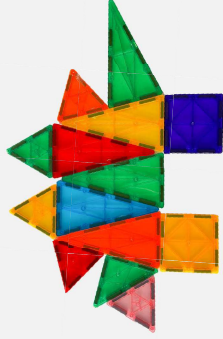

MagnaMinds

Classic

135*x200mm2023. 03. 31

Cat

Dinosaur

Elphant

Bird

80TILES

www.magnaminds.nl

Rabbit

Ship

Reconnaissance Aircraft

Twin Towers