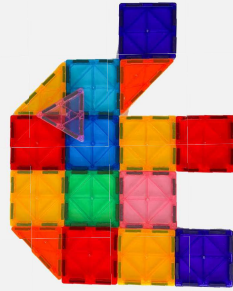

MagnaMinds

Classic

135*x200mm2023. 03. 31

Cat

Dinosaur

Elphant

Bird

80TILES

www.magnaminds.nl

Rabbit

Ship

Reconnaissance Aircraft

Twin Towers