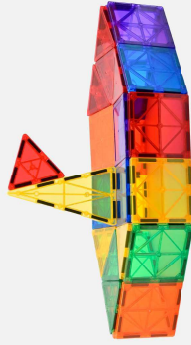

MagnaMinds

Classic

135*x200mm2023. 03. 31

Cat

Dinosaur

Elphant

Bird

80TILES

www.magnaminds.nl

Rabbit

Ship

Reconnaissance Aircraft

Twin Towers