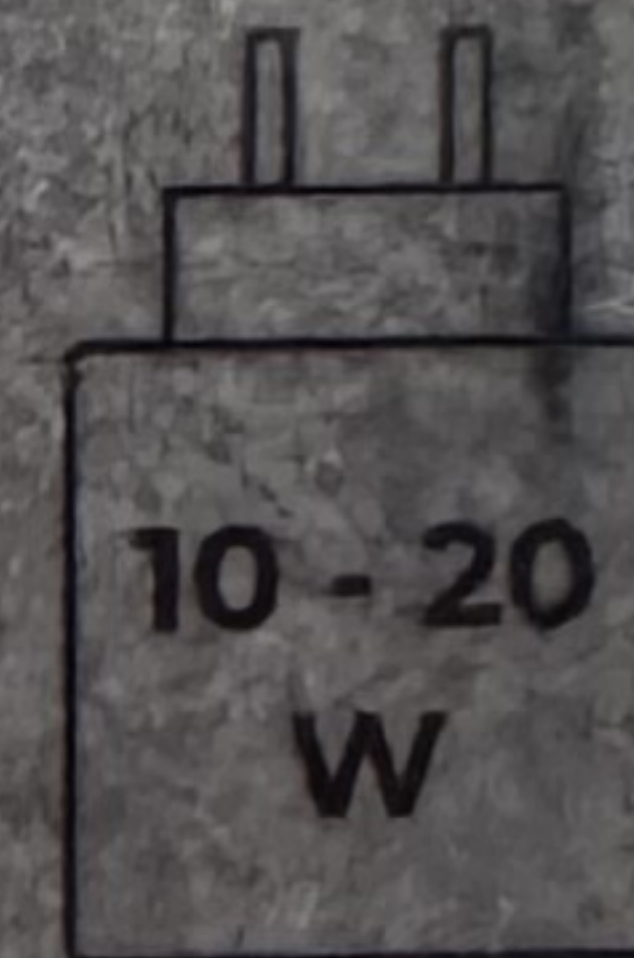

ALARM CLOCK SPEAKER 300

ORACLE
Red Bull
RACING

Manufactured by: Asia Kingston, 26/F.,
77 Connaught Road Central, Hong Kong
Imported by: Caliber Europe BV,
Wildemanweg 8, 5301 LT Zaltbommel, The Netherlands
Made in China
Production Batch: 25/06

CE

Red Bull® Marks and the Oracle Red Bull Racing Logo are licensed by Red Bull GmbH/Austria.

Errors and omissions excepted. Images are for illustrative purposes only. Features and colours may vary.