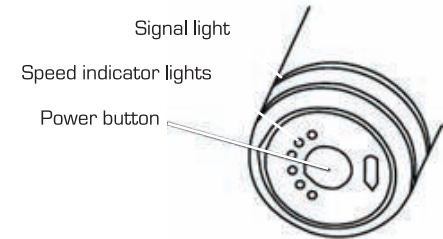

Charging the device

1. When using the device for the first time, make sure to charge the battery to its full capacity.
2. The signal light flashes blue when charging, and stays on when full.
3. All operating systems are turned off and do not work during charging.