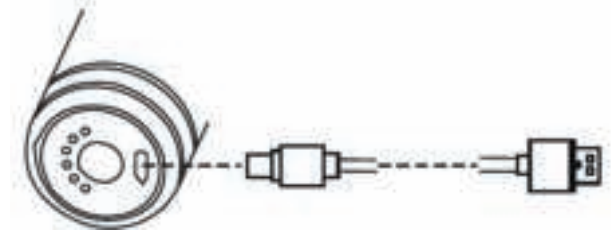

Smart controls

1. Smart shutdown: when the device is not in use after booting, it will automatically shut down after 3 minutes of standby to reduce battery drain.
2. Smart timing: the device will automatically stop after running for 10 minutes to avoid excessive use. It needs to be restated for next use.