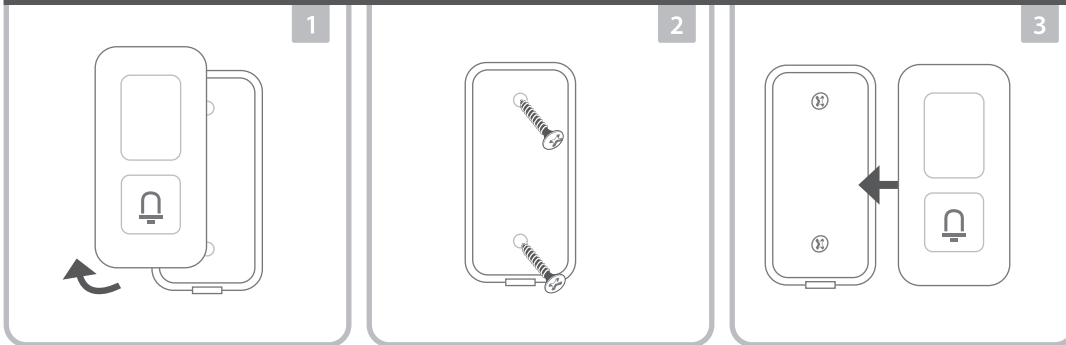

INSTALLATION | INSTALLATION | INSTALLATION | INSTALLATIE | INSTALLAZIONE | INSTALACIÓN