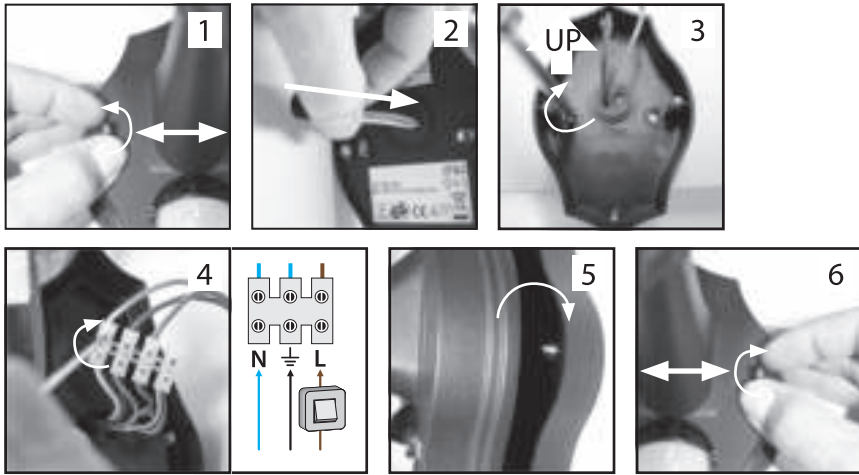

ES94 / 10.021.30	
POWER	220-240V~ 50Hz
WATTAGE	23W CFL or 100W incandescent lamp
PROTECTION CLASS	IP44
DIMMABLE	NO
ISOLATION CLASS	I