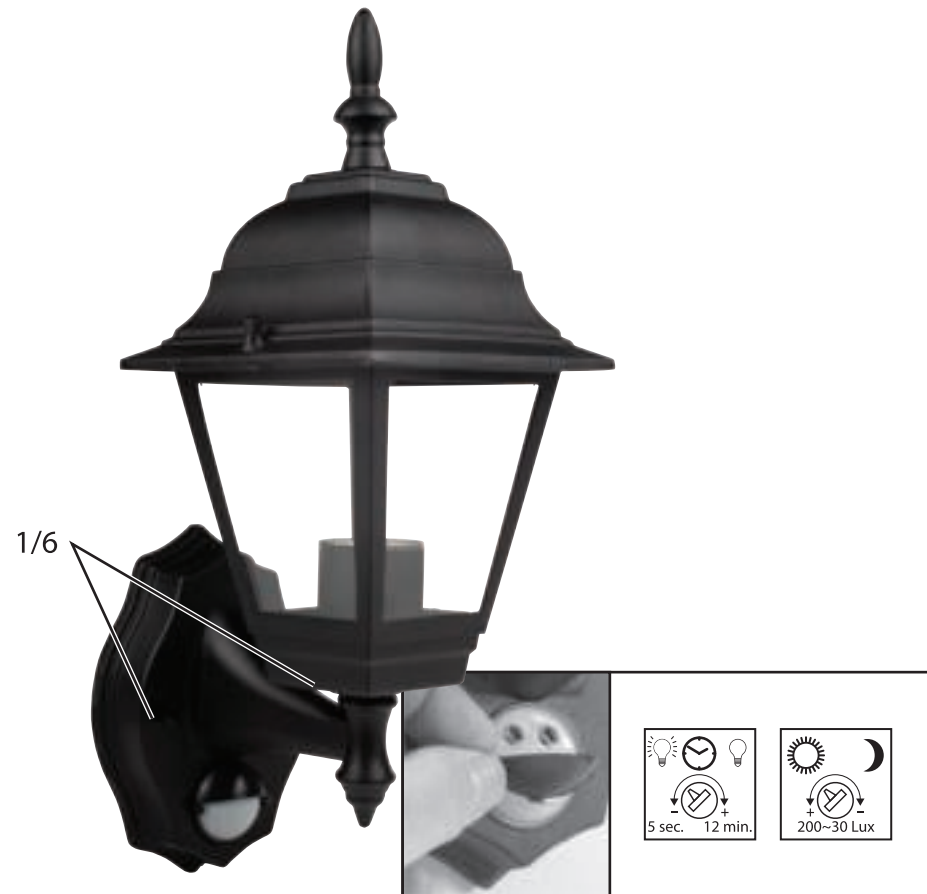

ES94 / 10.021.30	
POWER	220-240V~ 50Hz
WATTAGE	23W CFL or 100W incandescent lamp
PROTECTION CLASS	IP44
DIMMABLE	NO
ISOLATION CLASS	I