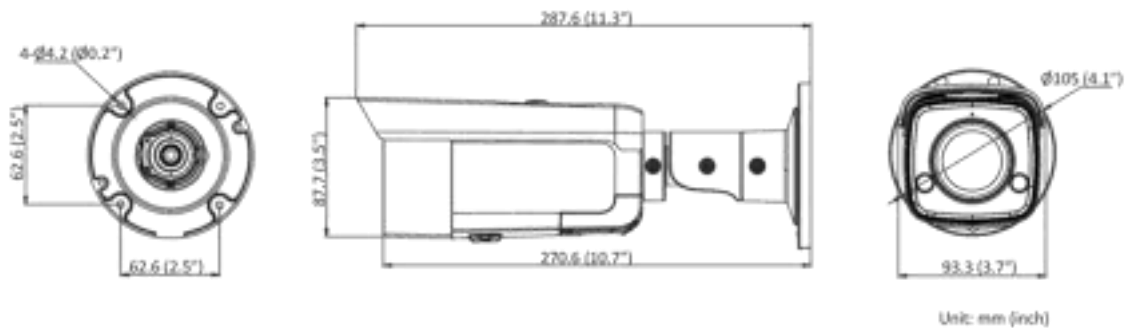

Dimension

Accessory

DS-1280ZJ-S
Junction Box

DS-1275ZJ-S-SUS
Vertical Pole Mount

DS-1276ZJ-SUS
Corner Mount

DS-1260ZJ
Junction Box

Distributed by

HIKVISION

Headquarters

No.555 Qianmo Road, Binjiang District,
Hangzhou 310051, China
T +86-571-8807-5098
overseas@business@hikvision.com

Hikvision USA
T +1-909-885-8400
sales.usa@hikvision.com

Hikvision Australia
T +61-2-9599-4233
salesau@hikvision.com

Hikvision India
T +91-22-28468900
sales@pramahikvision.com

Hikvision Canada
T +1-866-300-6990
sales.canada@hikvision.com

Hikvision Thailand
T +662-275-9949
sales.thailand@hikvision.com

Hikvision Europe
T +31-23-5542770
sales.eu@hikvision.com

Hikvision Italy
T +39-0438-6902
info.it@hikvision.com

Hikvision Brazil
T +55-11-3318-0050
laham.support@hikvision.com

Hikvision Turkey
T +90-1210521-7070-7074
sales.tr@hikvision.com

Hikvision Malaysia
T +601-7652-7413
sales.my@hikvision.com

Hikvision UK & Ireland
T +01629-902140
sales.uk@hikvision.com

Hikvision South Africa
Tel: +27 1101 0351170
sales.africa@hikvision.com

Hikvision France
T +3301-65-330-450
info.fr@hikvision.com

Hikvision Kazakhstan
T +7-727-9730067
nika.pamrtov@hikvision.ru

Hikvision Vietnam
T +84-974270888
sales.vt@hikvision.com

Hikvision UAE
T +971-4-4432000
salesme@hikvision.com

Hikvision Singapore
T +65-6884-4718
sg@hikvision.com

Hikvision Spain
T +34-91-737-18-55
info.es@hikvision.com

Hikvision Tashkent
T +99-67-1238-9438
uzb@hikvision.ru

Hikvision Hong Kong
T +852-2151-1701
info.hk@hikvision.com

Hikvision Russia
T +7-495-660-67-86
salesr@hikvision.com

Hikvision Korea
T +82-1031-731-8817
sales.korea@hikvision.com

Hikvision Poland
T +48-22-480-01-50
info.pl@hikvision.com

Hikvision Indonesia
T +62-21-2933750
Sales.Indonesia@hikvision.com

Hikvision Colombia
sales.colombia@hikvision.com