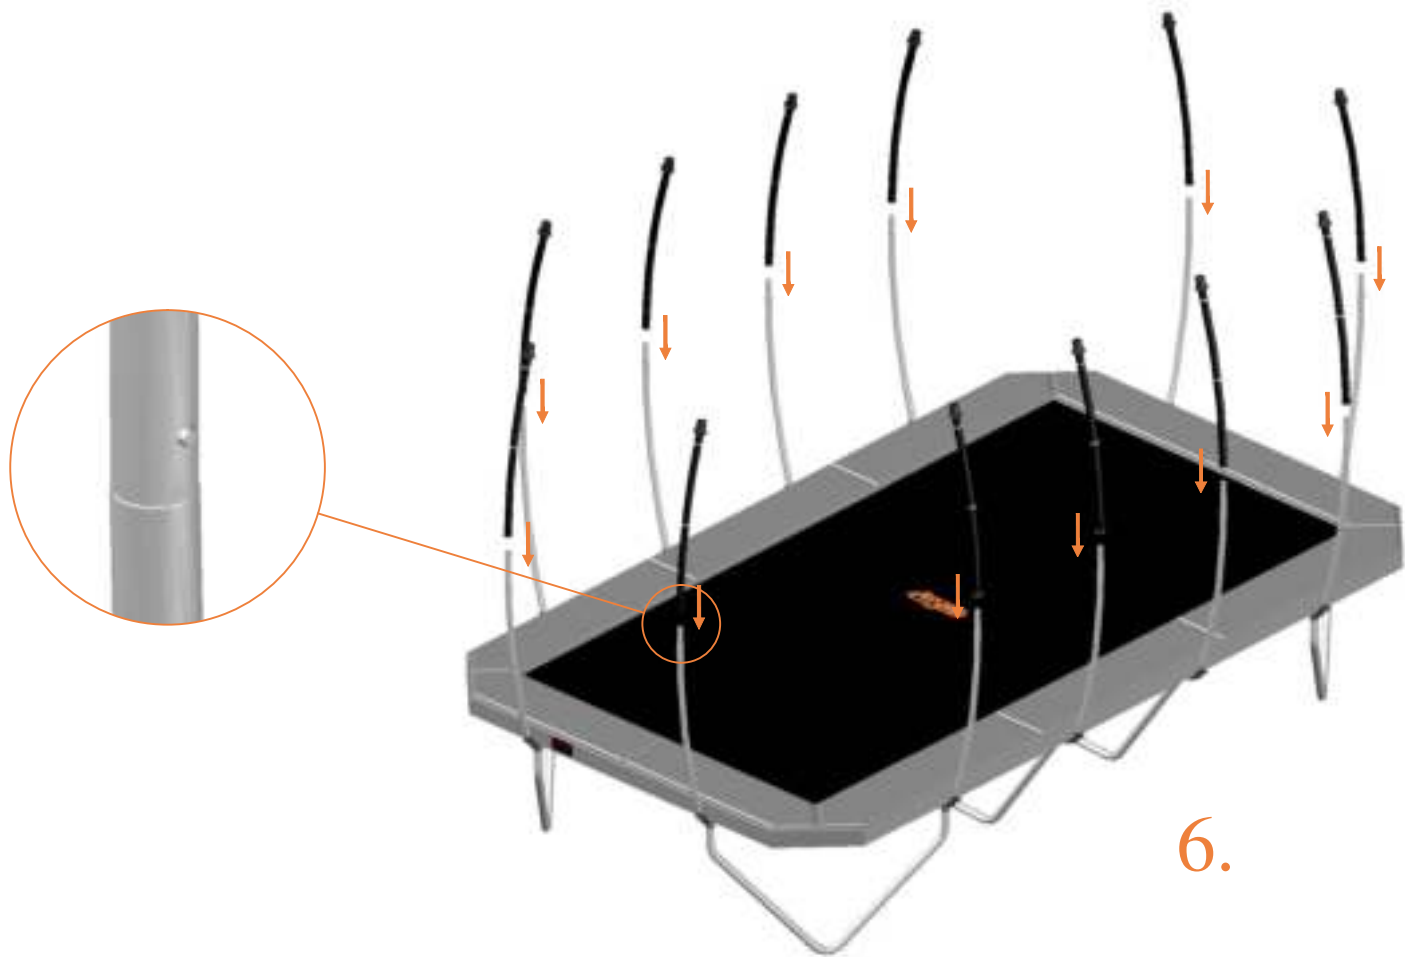

## Model 352

Model 352  
APPROX 520x305cm

	Quantity	Part number	
Pole with sleeve for safety net	12	AVBL-352-802 A	
Pole for safety net	12	AVBL-352-802 B	
Clamp	8	CLAMP-TOOL-SN-352-A	
Clamp	4	CLAMP-TOOL-SN-352-B	
Safety net	1	ANBL-352	
Straps for safety net	28	TEPL-BAND 24x short:1.0m(below) 4x long:1.5m(above)	
Closure for safety net	2	TEPL-KNOOPJE	
Screw M6	12	M6-30	
Screw M8	24	M8-30	
Allen key	2	ALLEN-KEY	
Wrench	2	WRENCH	

8x CLAMP-TOOL-SN-352-A

1.

2.

4x CLAMP-TOOL-SN-352-B

3.

4.

5.

6.