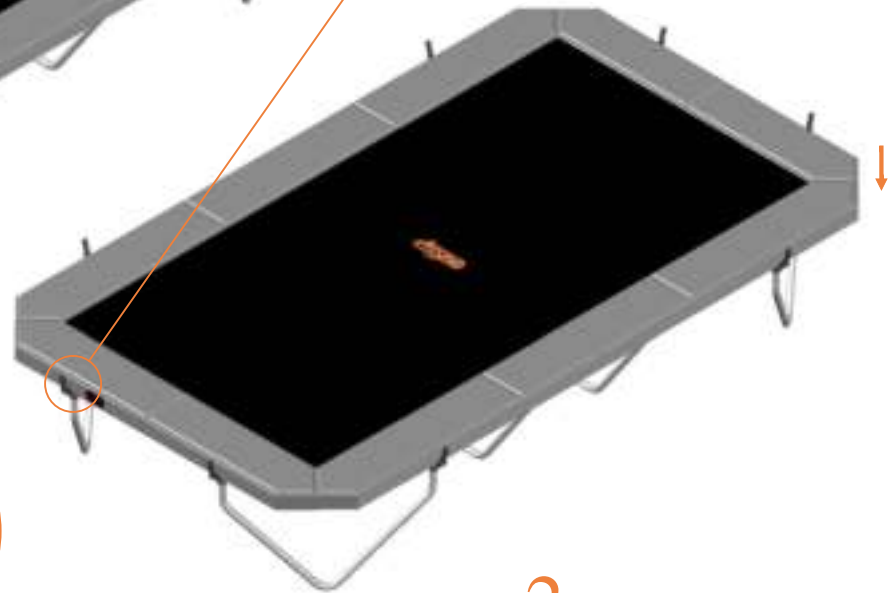

Model 352
APPROX 520x305cm

	Quantity	Part number	
Pole with sleeve for safety net	12	AVBL-352-802 A	
Pole for safety net	12	AVBL-352-802 B	
Clamp	8	CLAMP-TOOL-SN-352-A	
Clamp	4	CLAMP-TOOL-SN-352-B	
Safety net	1	ANBL-352	
Straps for safety net	28	TEPL-BAND 24x short:1.0m(below) 4x long:1.5m(above)	
Closure for safety net	2	TEPL-KNOOPJE	
Screw M6	12	M6-30	
Screw M8	24	M8-30	
Allen key	2	ALLEN-KEY	
Wrench	2	WRENCH	

8x CLAMP-TOOL-SN-352-A

1.

2.