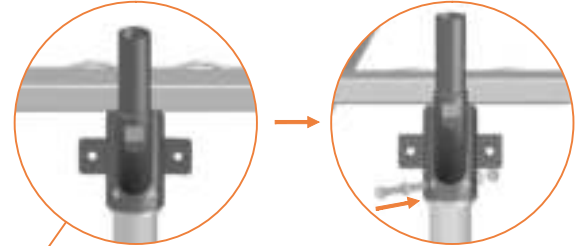

## Model 352

Model 352  
APPROX 520x305cm

	Quantity	Part number	
Pole with sleeve for safety net	12	AVBL-352-802 A	
Pole for safety net	12	AVBL-352-802 B	
Clamp	8	CLAMP-TOOL-SN-352-A	
Clamp	4	CLAMP-TOOL-SN-352-B	
Safety net	1	ANBL-352	
Straps for safety net	28	TEPL-BAND 24x short:1.0m(below) 4x long:1.5m(above)	
Closure for safety net	2	TEPL-KNOOPJE	
Screw M6	12	M6-30	
Screw M8	24	M8-30	
Allen key	2	ALLEN-KEY	
Wrench	2	WRENCH	

8x CLAMP-TOOL-SN-352-A

1.

2.

4x CLAMP-TOOL-SN-352-B

3.

4.

5.

6.