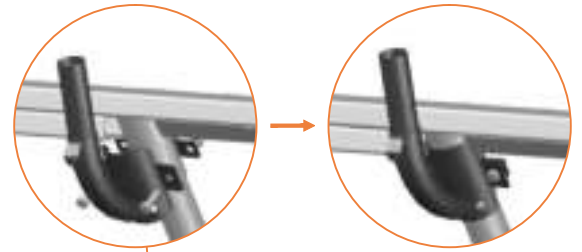

## Model 352

Model 352  
APPROX 520x305cm

	Quantity	Part number	
Pole with sleeve for safety net	12	AVBL-352-802 A	
Pole for safety net	12	AVBL-352-802 B	
Clamp	8	CLAMP-TOOL-SN-352-A	
Clamp	4	CLAMP-TOOL-SN-352-B	
Safety net	1	ANBL-352	
Straps for safety net	28	TEPL-BAND 24x short:1.0m(below) 4x long:1.5m(above)	
Closure for safety net	2	TEPL-KNOOPJE	
Screw M6	12	M6-30	
Screw M8	24	M8-30	
Allen key	2	ALLEN-KEY	
Wrench	2	WRENCH	

8x CLAMP-TOOL-SN-352-A

1.

2.

4x CLAMP-TOOL-SN-352-B

3.

4.

5.

6.