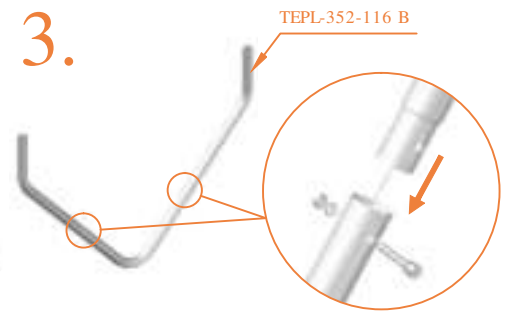

## Model 352

Model 352 APPROX 520x305cm			
	Quantity	Part number	
Jumping mat	1	TEPL-352-222	
Galvanized spring L=215mm ø3.2mm	120	TEPL-200-211/A	
Galvanized spring L=140mm ø3.2mm	8	TEPL-200-211/E	
Safety pad	1	TEPL-352-333-green or AVGR-352-333-grey or CAM-352-333-camouflage	
Fastener for Safety pad	12	TEPL-ELAS-A	
V-tube	4	TEPL-352-116 A	
J-tube	8	TEPL-352-116 B	
U-tube	2	TEPL-352-1142	
K-tube	2	TEPL-352-1141	

Model 352 APPROX 520x305cm			
	Quantity	Part number	
I-tube	2	TEPL-352-1121-L	
I-tube	2	TEPL-352-1121-R	
I-tube	2	TEPL-253-1122	
Screw M8, nut and washer	8	M8-70	
Screw M8, nut and washer	12	M8-60	
Tool for springs	1	TOOL-SPRING	
Fastener for Safety pad	24	TEPL-ELAS-B	
Users Manual	1	208010101	
Warning Card	1	208040101	
Tie rip for warning card	1	209010102	
Safety manual	1	208010301	

1.

M8x60mm  
4pcs

3.

2.

4.

8x spring 140mm

5.

M8 x 8pcs