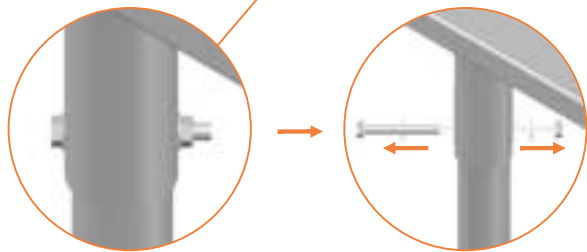

Model 352
APPROX 520x305cm

	Quantity	Part number	
Pole with sleeve for safety net	12	AVBL-352-802 A	
Pole for safety net	12	AVBL-352-802 B	
Clamp	8	CLAMP-TOOL-SN-352-A	
Clamp	4	CLAMP-TOOL-SN-352-B	
Safety net	1	ANBL-352	
Straps for safety net	28	TEPL-BAND 24x short:1.0m(below) 4x long:1.5m(above)	
Closure for safety net	2	TEPL-KNOOPJE	
Screw M6	12	M6-30	
Screw M8	24	M8-30	
Allen key	2	ALLEN-KEY	
Wrench	2	WRENCH	

8x CLAMP-TOOL-SN-352-A

1.

2.