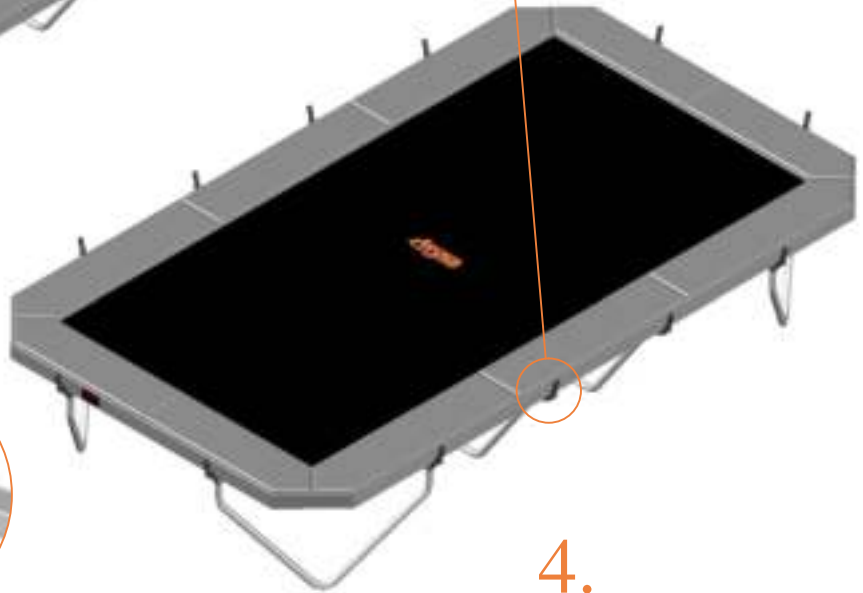

4x CLAMP-TOOL-SN-352-B

3.

4.