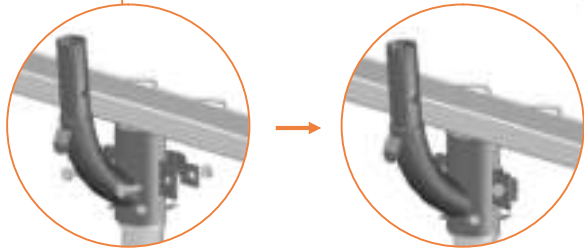

## Model 352

Model 352  
APPROX 520x305cm

	Quantity	Part number	
Pole with sleeve for safety net	12	AVBL-352-802 A	
Pole for safety net	12	AVBL-352-802 B	
Clamp	8	CLAMP-TOOL-SN-352-A	
Clamp	4	CLAMP-TOOL-SN-352-B	
Safety net	1	ANBL-352	
Straps for safety net	28	TEPL-BAND 24x short:1.0m(below) 4x long:1.5m(above)	
Closure for safety net	2	TEPL-KNOOPJE	
Screw M6	12	M6-30	
Screw M8	24	M8-30	
Allen key	2	ALLEN-KEY	
Wrench	2	WRENCH	

8x CLAMP-TOOL-SN-352-A

1.

2.

4x CLAMP-TOOL-SN-352-B

3.

4.

5.

6.