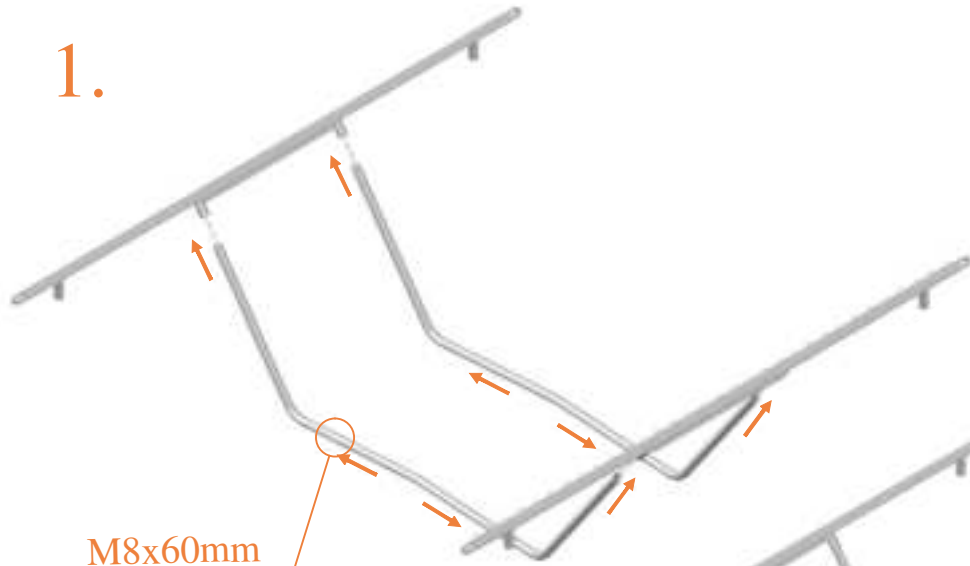

# Rectangular trampolines

Assembly manual

## Model 352

Model 352 APPROX 520x305cm			
	Quantity	Part number	
Jumping mat	1	TEPL-352-222	
Galvanized spring L=215mm ø3.2mm	120	TEPL-200-211/A	
Galvanized spring L=140mm ø3.2mm	8	TEPL-200-211/E	
Safety pad	1	TEPL-352-333-green or AVGR-352-333-grey or CAM-352-333-camouflage	
Fastener for Safety pad	12	TEPL-ELAS-A	
V-tube	4	TEPL-352-116 A	
J-tube	8	TEPL-352-116 B	
U-tube	2	TEPL-352-1142	
K-tube	2	TEPL-352-1141	

Model 352 APPROX 520x305cm			
	Quantity	Part number	
I-tube	2	TEPL-352-1121-L	
I-tube	2	TEPL-352-1121-R	
I-tube	2	TEPL-253-1122	
Screw M8, nut and washer	8	M8-70	
Screw M8, nut and washer	12	M8-60	
Tool for springs	1	TOOL-SPRING	
Fastener for Safety pad	24	TEPL-ELAS-B	
Users Manual	1	208010101	
Warning Card	1	208040101	
Tie rip for warning card	1	209010102	
Safety manual	1	208010301	

1.

M8x60mm  
4pcs

3.

2.

4.

8x spring 140mm

5.

M8 x 8pcs