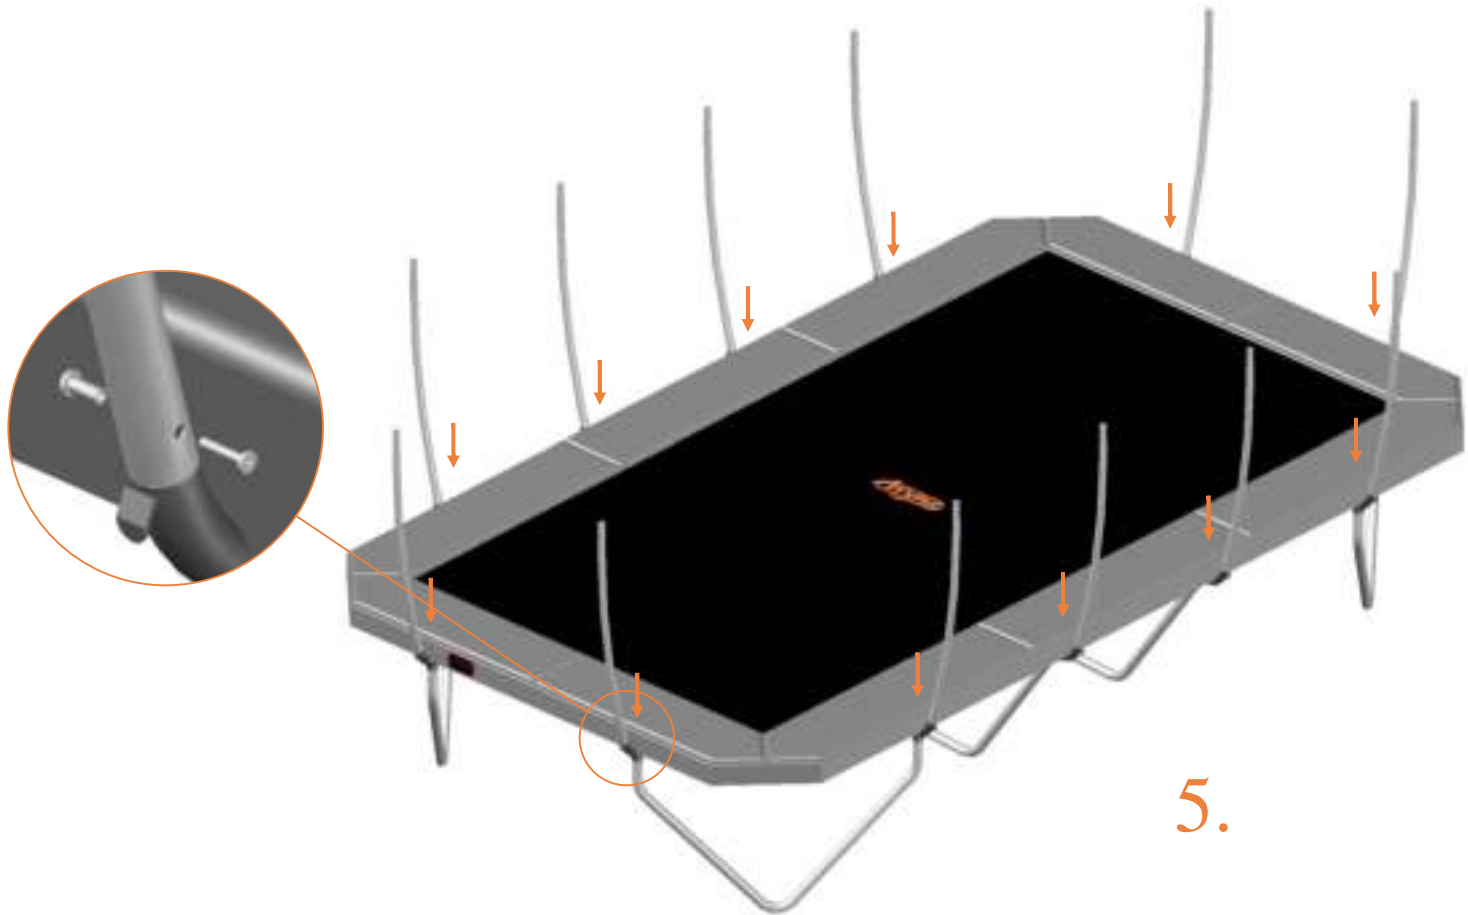

## Model 352

Model 352  
APPROX 520x305cm

	Quantity	Part number	
Pole with sleeve for safety net	12	AVBL-352-802 A	
Pole for safety net	12	AVBL-352-802 B	
Clamp	8	CLAMP-TOOL-SN-352-A	
Clamp	4	CLAMP-TOOL-SN-352-B	
Safety net	1	ANBL-352	
Straps for safety net	28	TEPL-BAND 24x short:1.0m(below) 4x long:1.5m(above)	
Closure for safety net	2	TEPL-KNOOPJE	
Screw M6	12	M6-30	
Screw M8	24	M8-30	
Allen key	2	ALLEN-KEY	
Wrench	2	WRENCH	

8x CLAMP-TOOL-SN-352-A

1.

2.

4x CLAMP-TOOL-SN-352-B

3.

4.

5.

6.