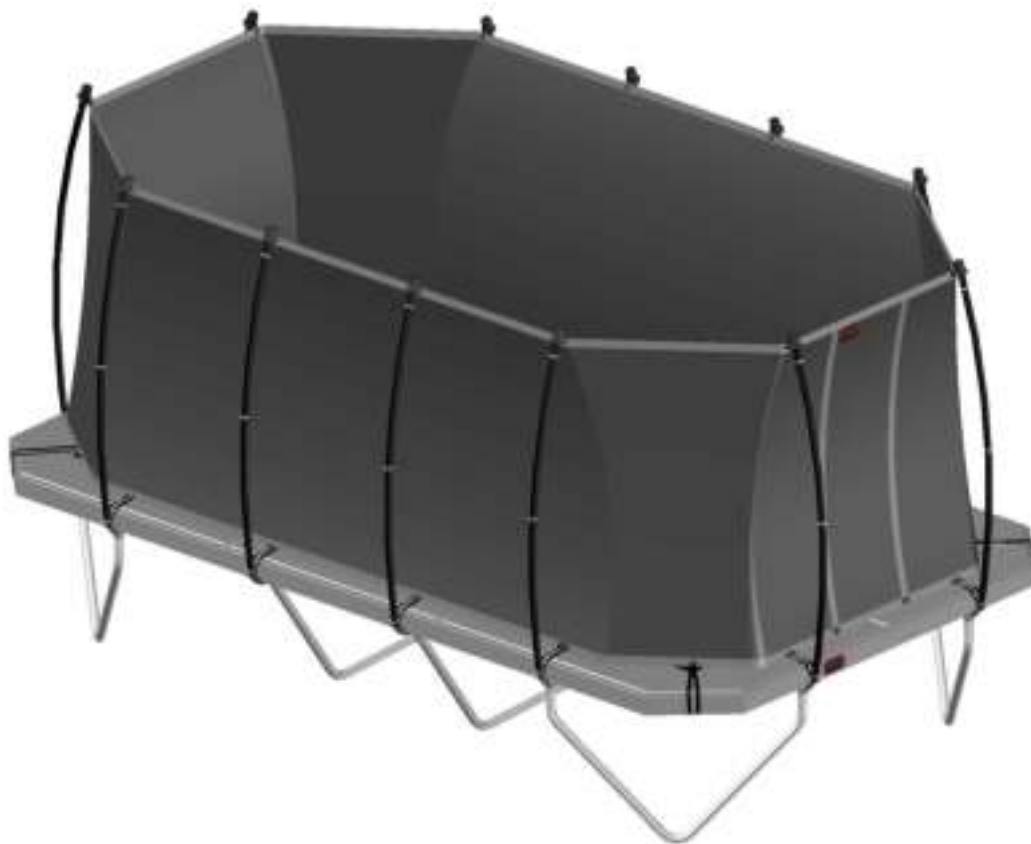

## Model 352

Model 352  
APPROX 520x305cm

	Quantity	Part number	
Pole with sleeve for safety net	12	AVBL-352-802 A	
Pole for safety net	12	AVBL-352-802 B	
Clamp	8	CLAMP-TOOL-SN-352-A	
Clamp	4	CLAMP-TOOL-SN-352-B	
Safety net	1	ANBL-352	
Straps for safety net	28	TEPL-BAND 24x short:1.0m(below) 4x long:1.5m(above)	
Closure for safety net	2	TEPL-KNOOPJE	
Screw M6	12	M6-30	
Screw M8	24	M8-30	
Allen key	2	ALLEN-KEY	
Wrench	2	WRENCH	