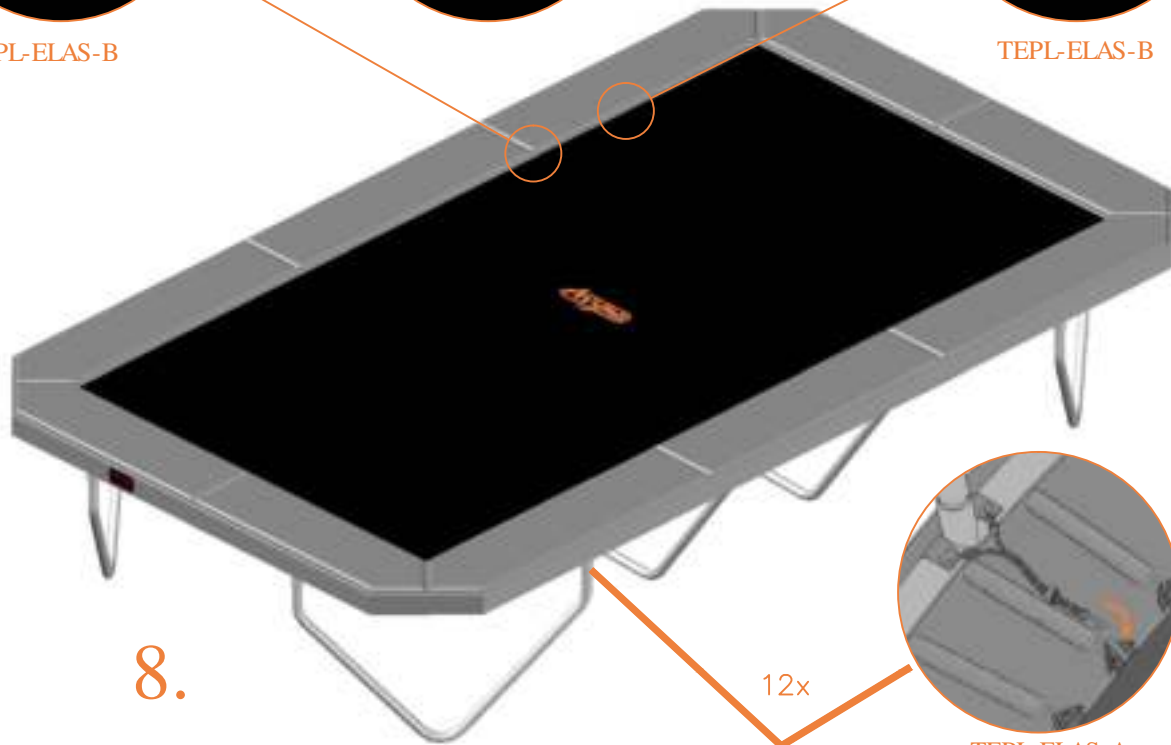

TEPL-ELAS-A

8.

12x