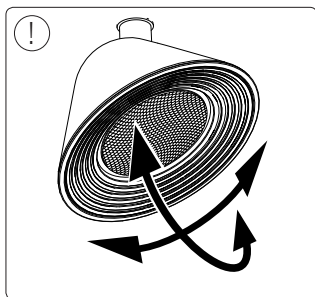

# PHILIPS

Incl.

Philips Lighting Contact Centre  
Int. Business Reply Service  
I.B.R.S. / C.C.R.I. Numéro 10461  
5600 VB Eindhoven  
Pays-Bas / The Netherlands

[www.philips.com/homelighting](http://www.philips.com/homelighting)  
☎ +800 7445 4775