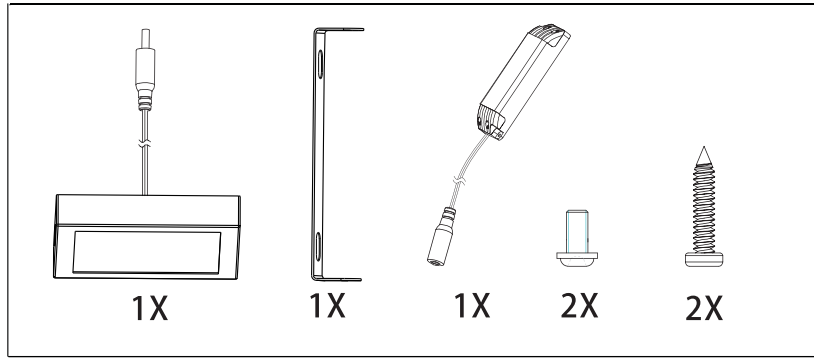

# EGLO LED panel light

Art.-Nr.: 94073/94074  
94077/94078

A

B

C

D

E

F