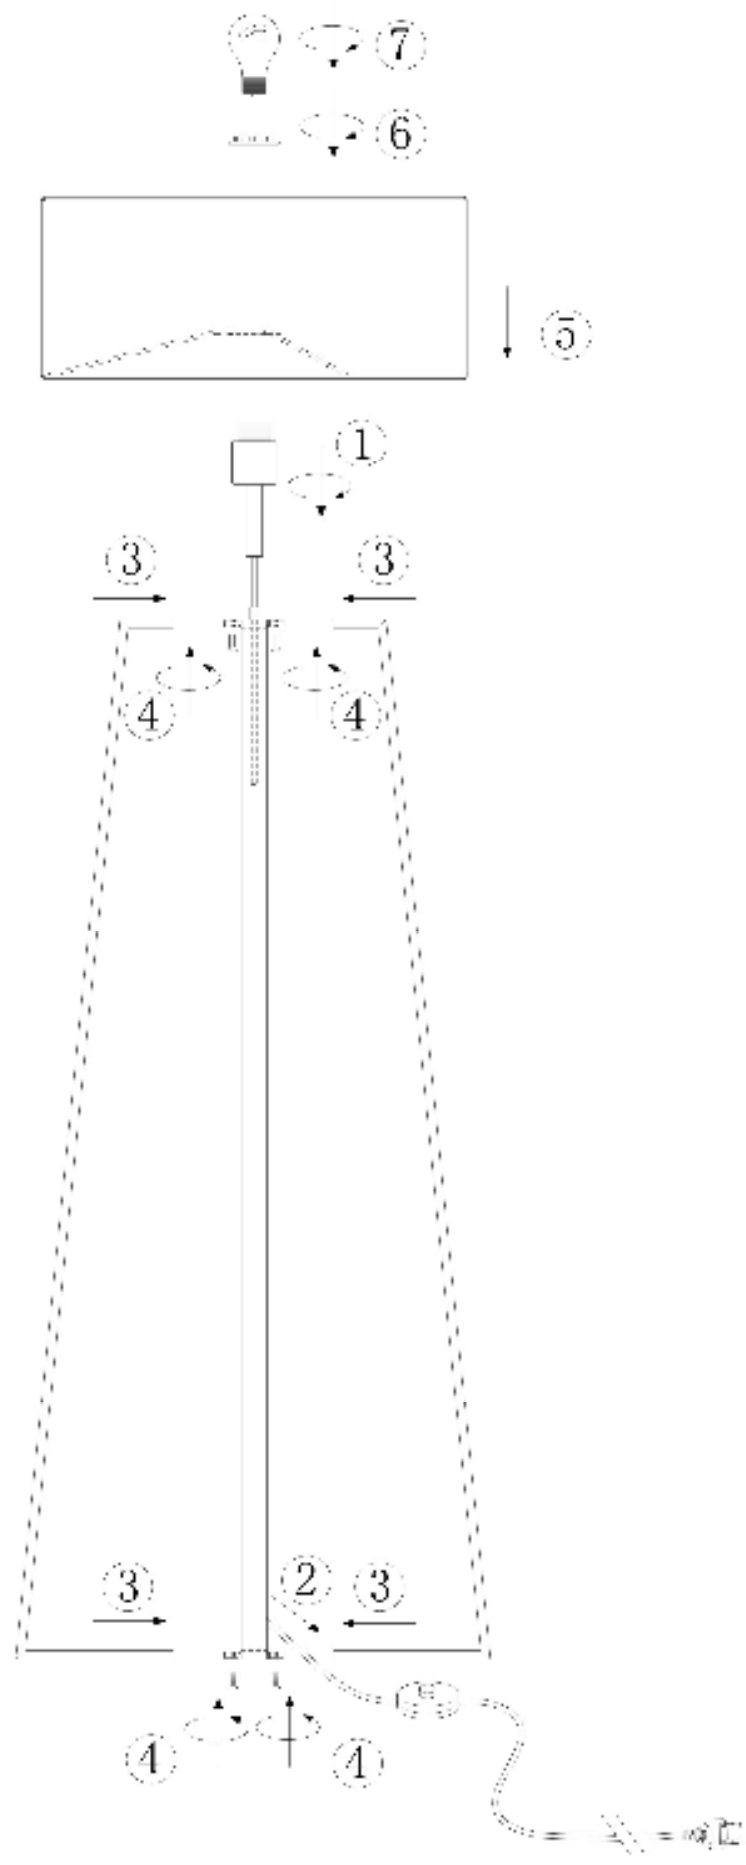

Item number: 31798/81/17

Technical details

Materials used:	Steel + fabric
Color:	Red copper +black shade
Dimmable and how is fixture dimmable	
Size:	Height: 153cm
	Length:
	Width: D50cm
	Net weight: Shade:0.60kgs Base:4.00kgs
Power requirements:	220-240V~50Hz
Bulb type and maximum wattage:	E27 Max.60W
Number of bulbs:	1
IP degree:	20