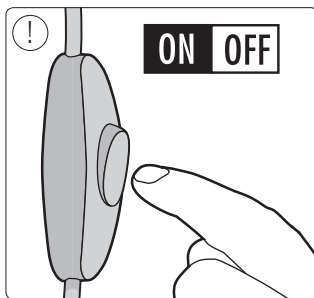

Type 3

①

Philips Lighting Contact Centre
Int. Business Reply Service
I.B.R.S. / C.C.R.I. Numéro 10461
5600 VB Eindhoven
Pays-Bas / The Netherlands

www.philips.com/homelighting
☎ +800 7445 4775

4404.018.37431
Last update: 02/12/13