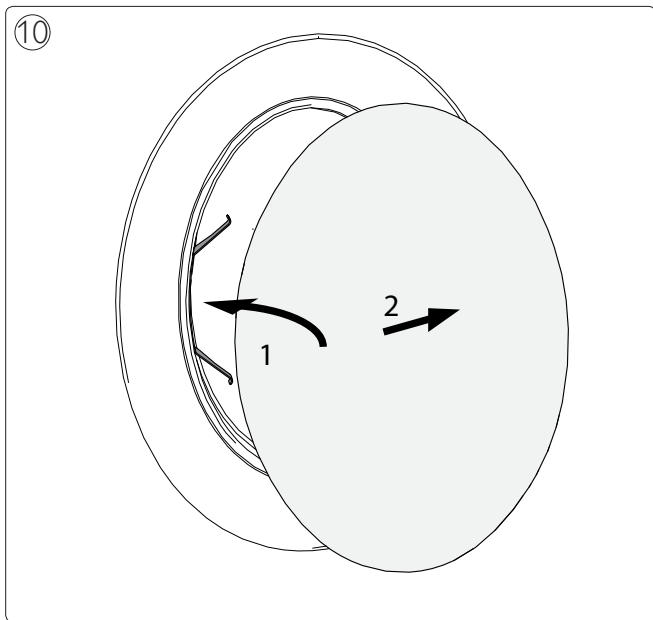

Type 3

①

Philips Lighting Contact Centre
Int. Business Reply Service
I.B.R.S. / C.C.R.I. Numéro 10461
5600 VB Eindhoven
Pays-Bas / The Netherlands

www.philips.com/homelighting
☎ +800 7445 4775

4404.018.37431
Last update: 02/12/13