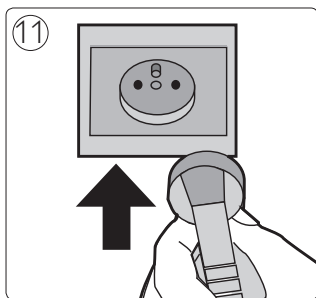

Type 3

①

Philips Lighting Contact Centre
Int. Business Reply Service
I.B.R.S. / C.C.R.I. Numéro 10461
5600 VB Eindhoven
Pays-Bas / The Netherlands

www.philips.com/homelighting
☎ +800 7445 4775

4404.018.37431
Last update: 02/12/13