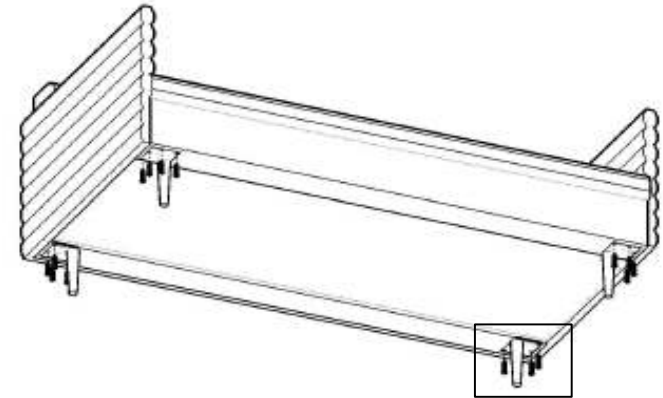

JAEY 2,5 seater/1 seater

Leg x4

(5x30) x16