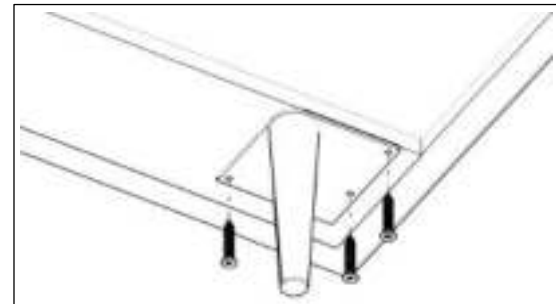

JAEY 2,5 seater/1 seater

Leg x4

(5x30) x16