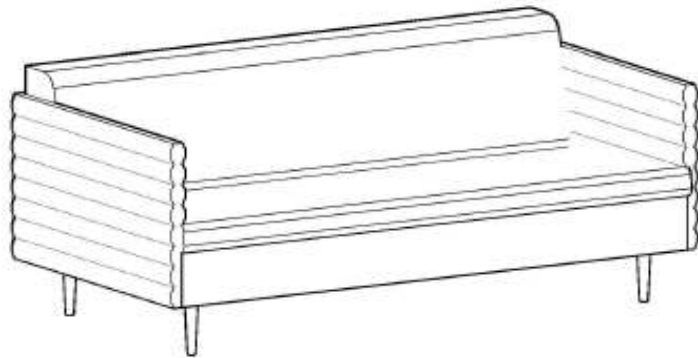

JAEY 2,5 seater/1 seater

Leg x4

(5x30) x16