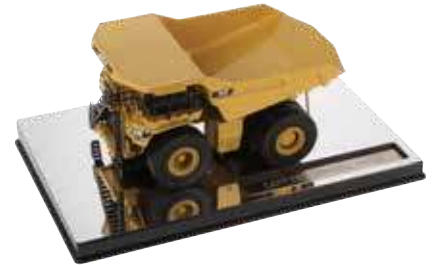

COMING SOON

Five of the Largest Cat® Machines, Presented in Exquisite 1:125 Scale

A Diecast Masters Exclusive

Cat® 994K Wheel Loader

ITEM NUMBER
85535

Scale 1:125

6¼ x 2⅞ x 2⅜ in.
160 x 55 x 61 mm

Cat® 797F Mining Truck

Elite 1:125 Scale models are gift-ready, packaged in quality flip-top boxes and mounted on mirrored bases with inset nameplates identifying each machine. And for the true “gear-heads” among us, the back inside panel of the box includes full machine specifications and a schematic drawing.

Real Replicas

**Contact your Diecast Masters
distributor today to order.**

ITEM NUMBER
85538

Scale 1:125

3 3/8 x 2 1/8 x 1 1/2 in.
92 x 53 x 38 mm

*Big Machines That Fit
In the Palm of Your Hand*

Cat® D11T Track-Type Tractor

ITEM NUMBER
85539

Scale 1:125

5 3/8 x 2 1/4 x 1 5/8 in.
135 x 58 x 40 mm

Cat® 24M Motor Grader

Elite 1:125 items are sold in master packs of 10 models

You may order as "solid packs" (10 pieces of all the same model), or in a convenient "assortment pack" (2 pieces each model). Assortment pack is Item Number 85584.