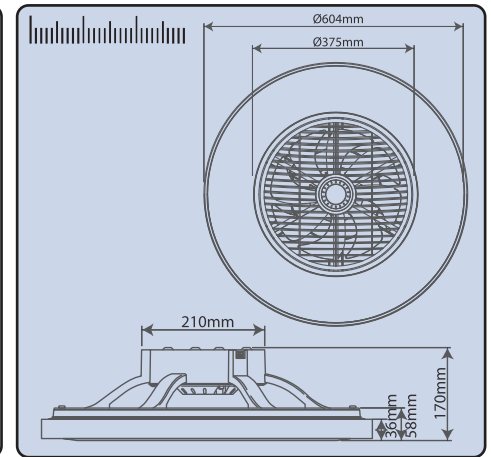

1X

1X

4X

4X

1X

! Installatie / Installation / Installation / Installation / Instalación

4000K ◀▶ 2000K

DIM

100%

LED'S LIGHT

1x	=	1x	↑	1h	
2x	=	2x	↑	2h	
3x	=	3x	↑	4h	
4x	=	4x	↑	8h	