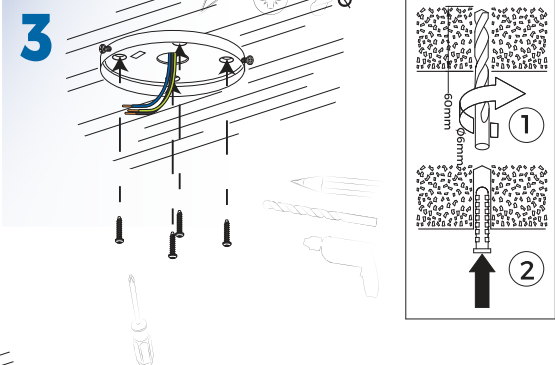

1X

1X

4X

4X

1X

! Installatie / Installation / Installation / Installation / Instalación

4000K ◀▶ 2000K

DIM

100%

LED'S LIGHT

1x	=	1x	↑	1h	
2x	=	2x	↑	2h	
3x	=	3x	↑	4h	
4x	=	4x	↑	8h	