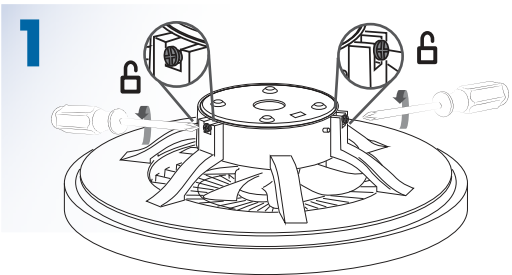

1X

1X

4X

4X

1X

! Installatie / Installation / Installation / Installation / Instalación

4000K ◀▶ 2000K

DIM

100%

LED'S LIGHT

1x	=	1x	↑	1h	
2x	=	2x	↑	2h	
3x	=	3x	↑	4h	
4x	=	4x	↑	8h	