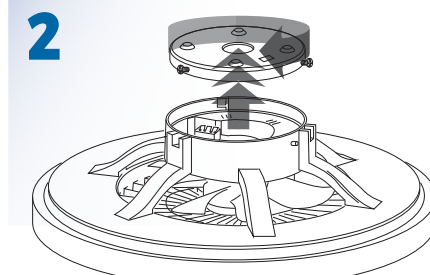

1X

1X

4X

4X

1X

! Installatie / Installation / Installation / Installation / Instalación

4000K ◀▶ 2000K

DIM

100%

LED'S LIGHT

1x	=	1x	↑	1h	
2x	=	2x	↑	2h	
3x	=	3x	↑	4h	
4x	=	4x	↑	8h	