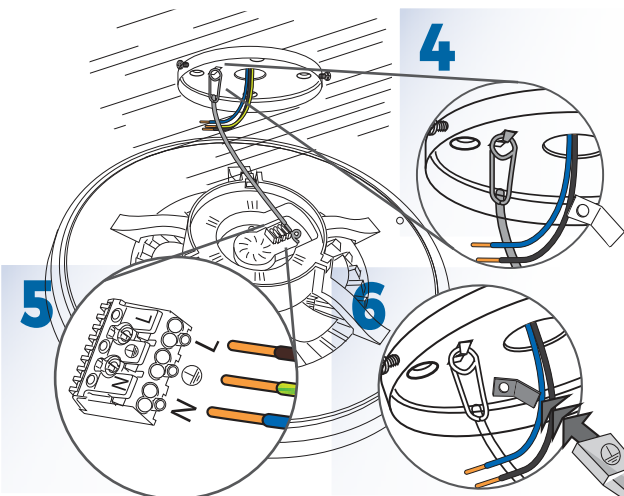

1X

1X

4X

4X

1X

! Installatie / Installation / Installation / Installation / Instalación

4000K ◀▶ 2000K

DIM

100%

LED'S LIGHT

1x	=	1x	↑	1h	
2x	=	2x	↑	2h	
3x	=	3x	↑	4h	
4x	=	4x	↑	8h	