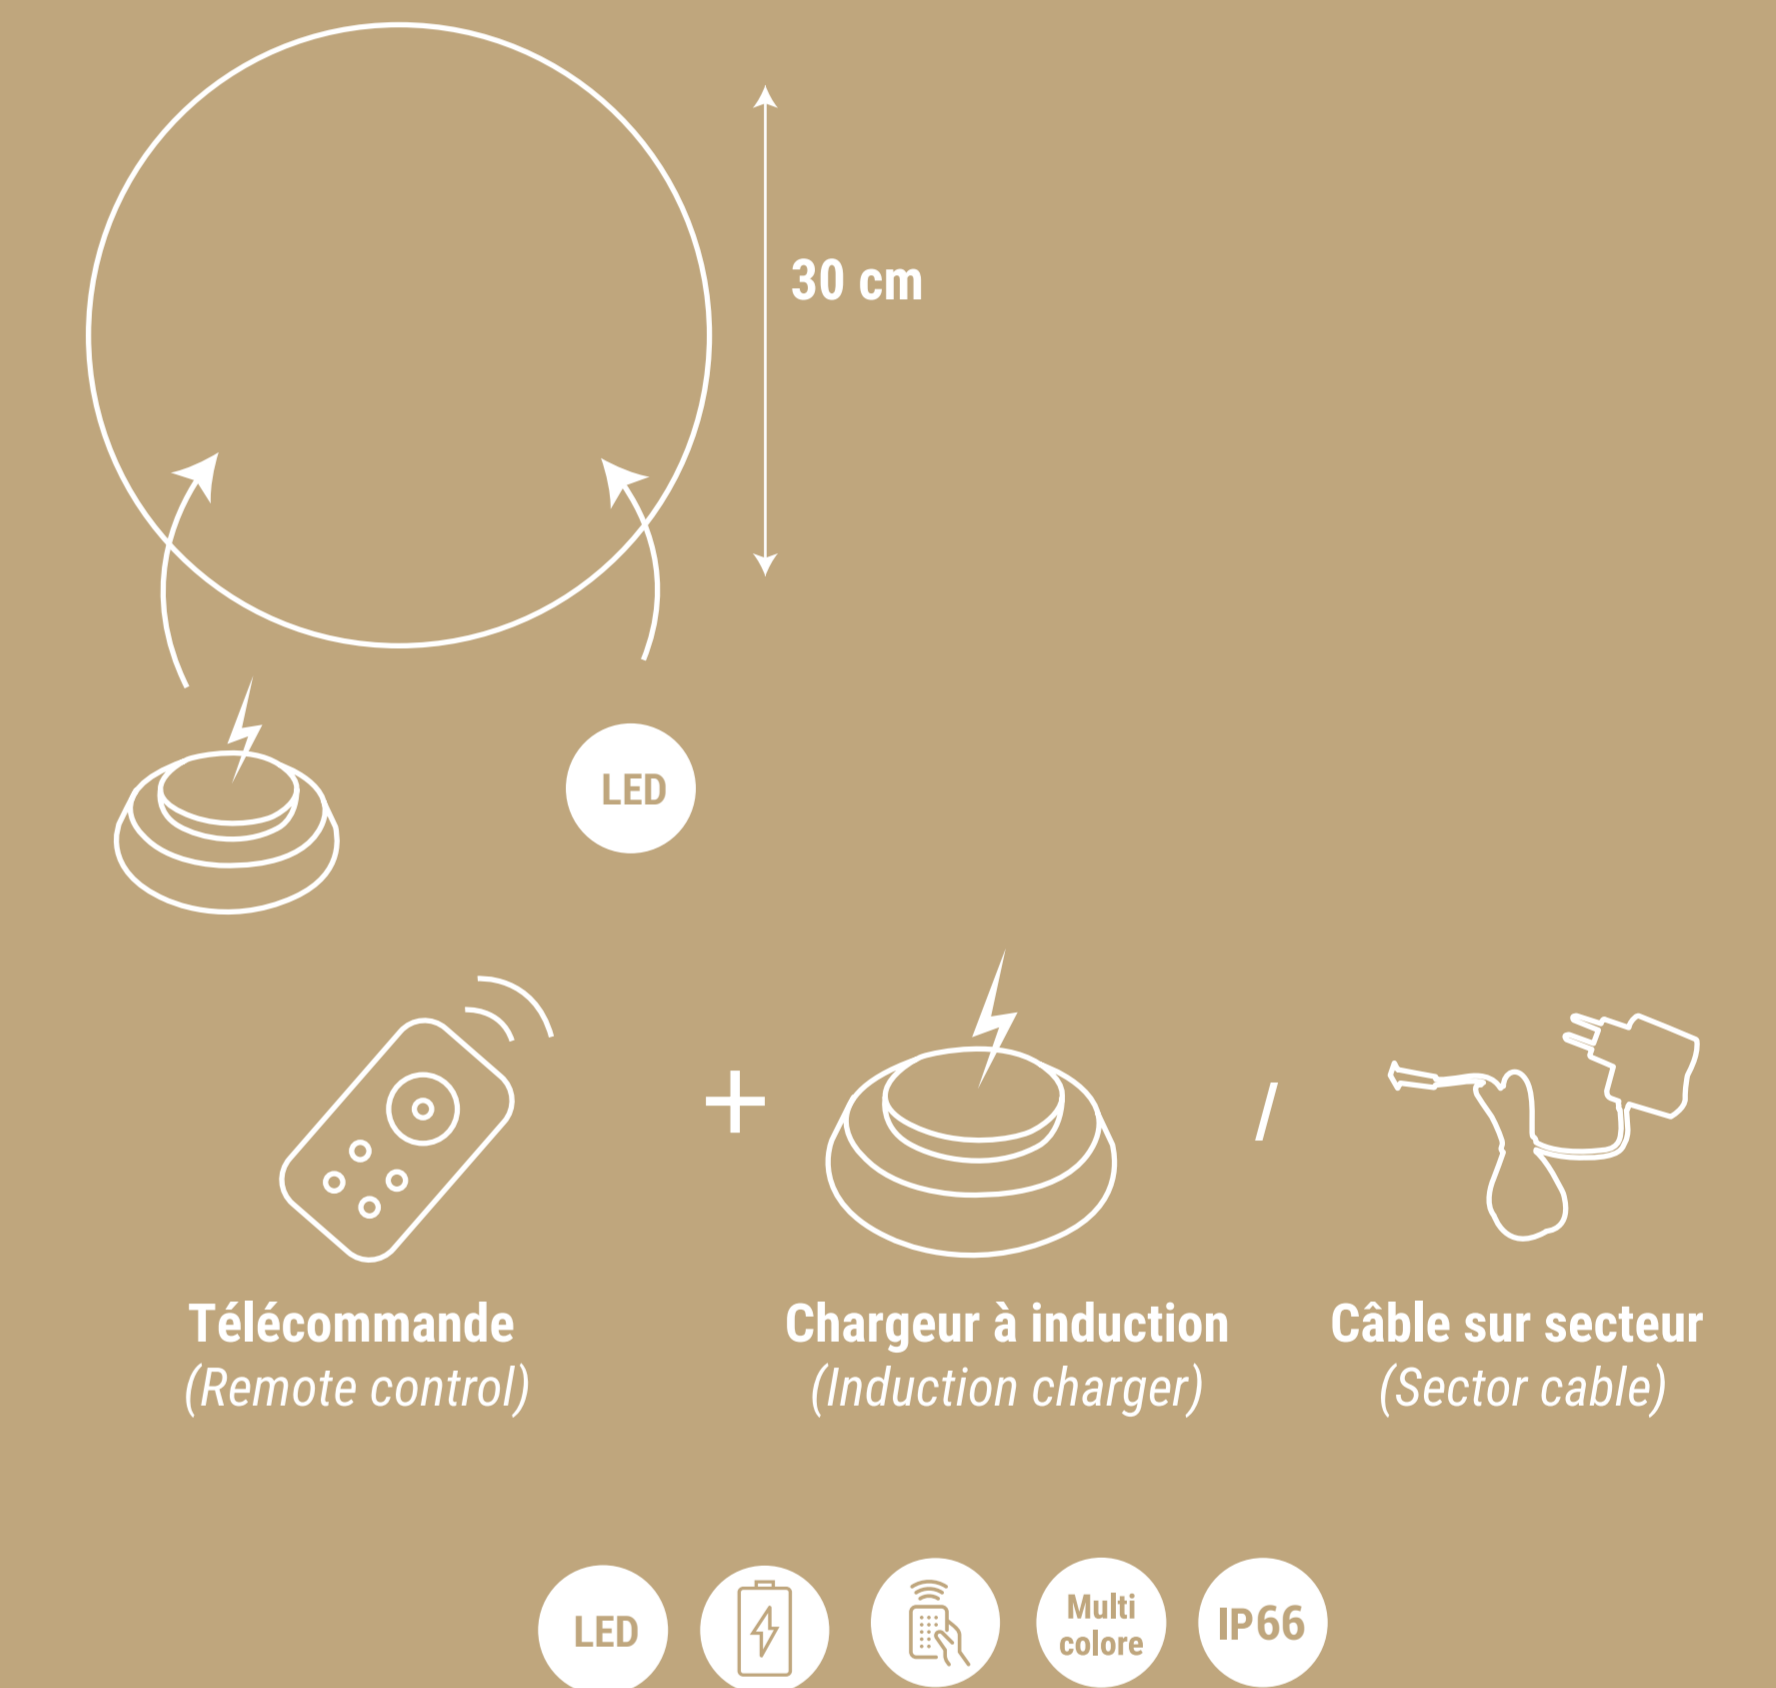

BOBBY C30

www.reddeco.com

REF : BOBBY C30- LOT : PI-21240KR-14

Made in PRC

PBB-300球 305x305x315mm 300G灰卡裱120g B9加强芯 过油磨光