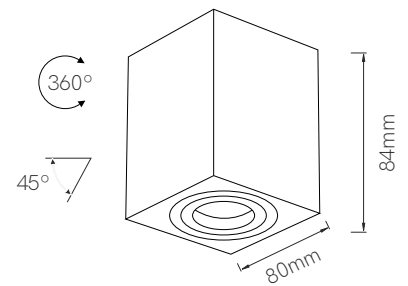

Zio:

Zio surface:

	Code	Color
Zio	4476	○ White
	4477	● Black
	257226C	● Brushed
Zio surface	4482	○ White
	4483	● Black