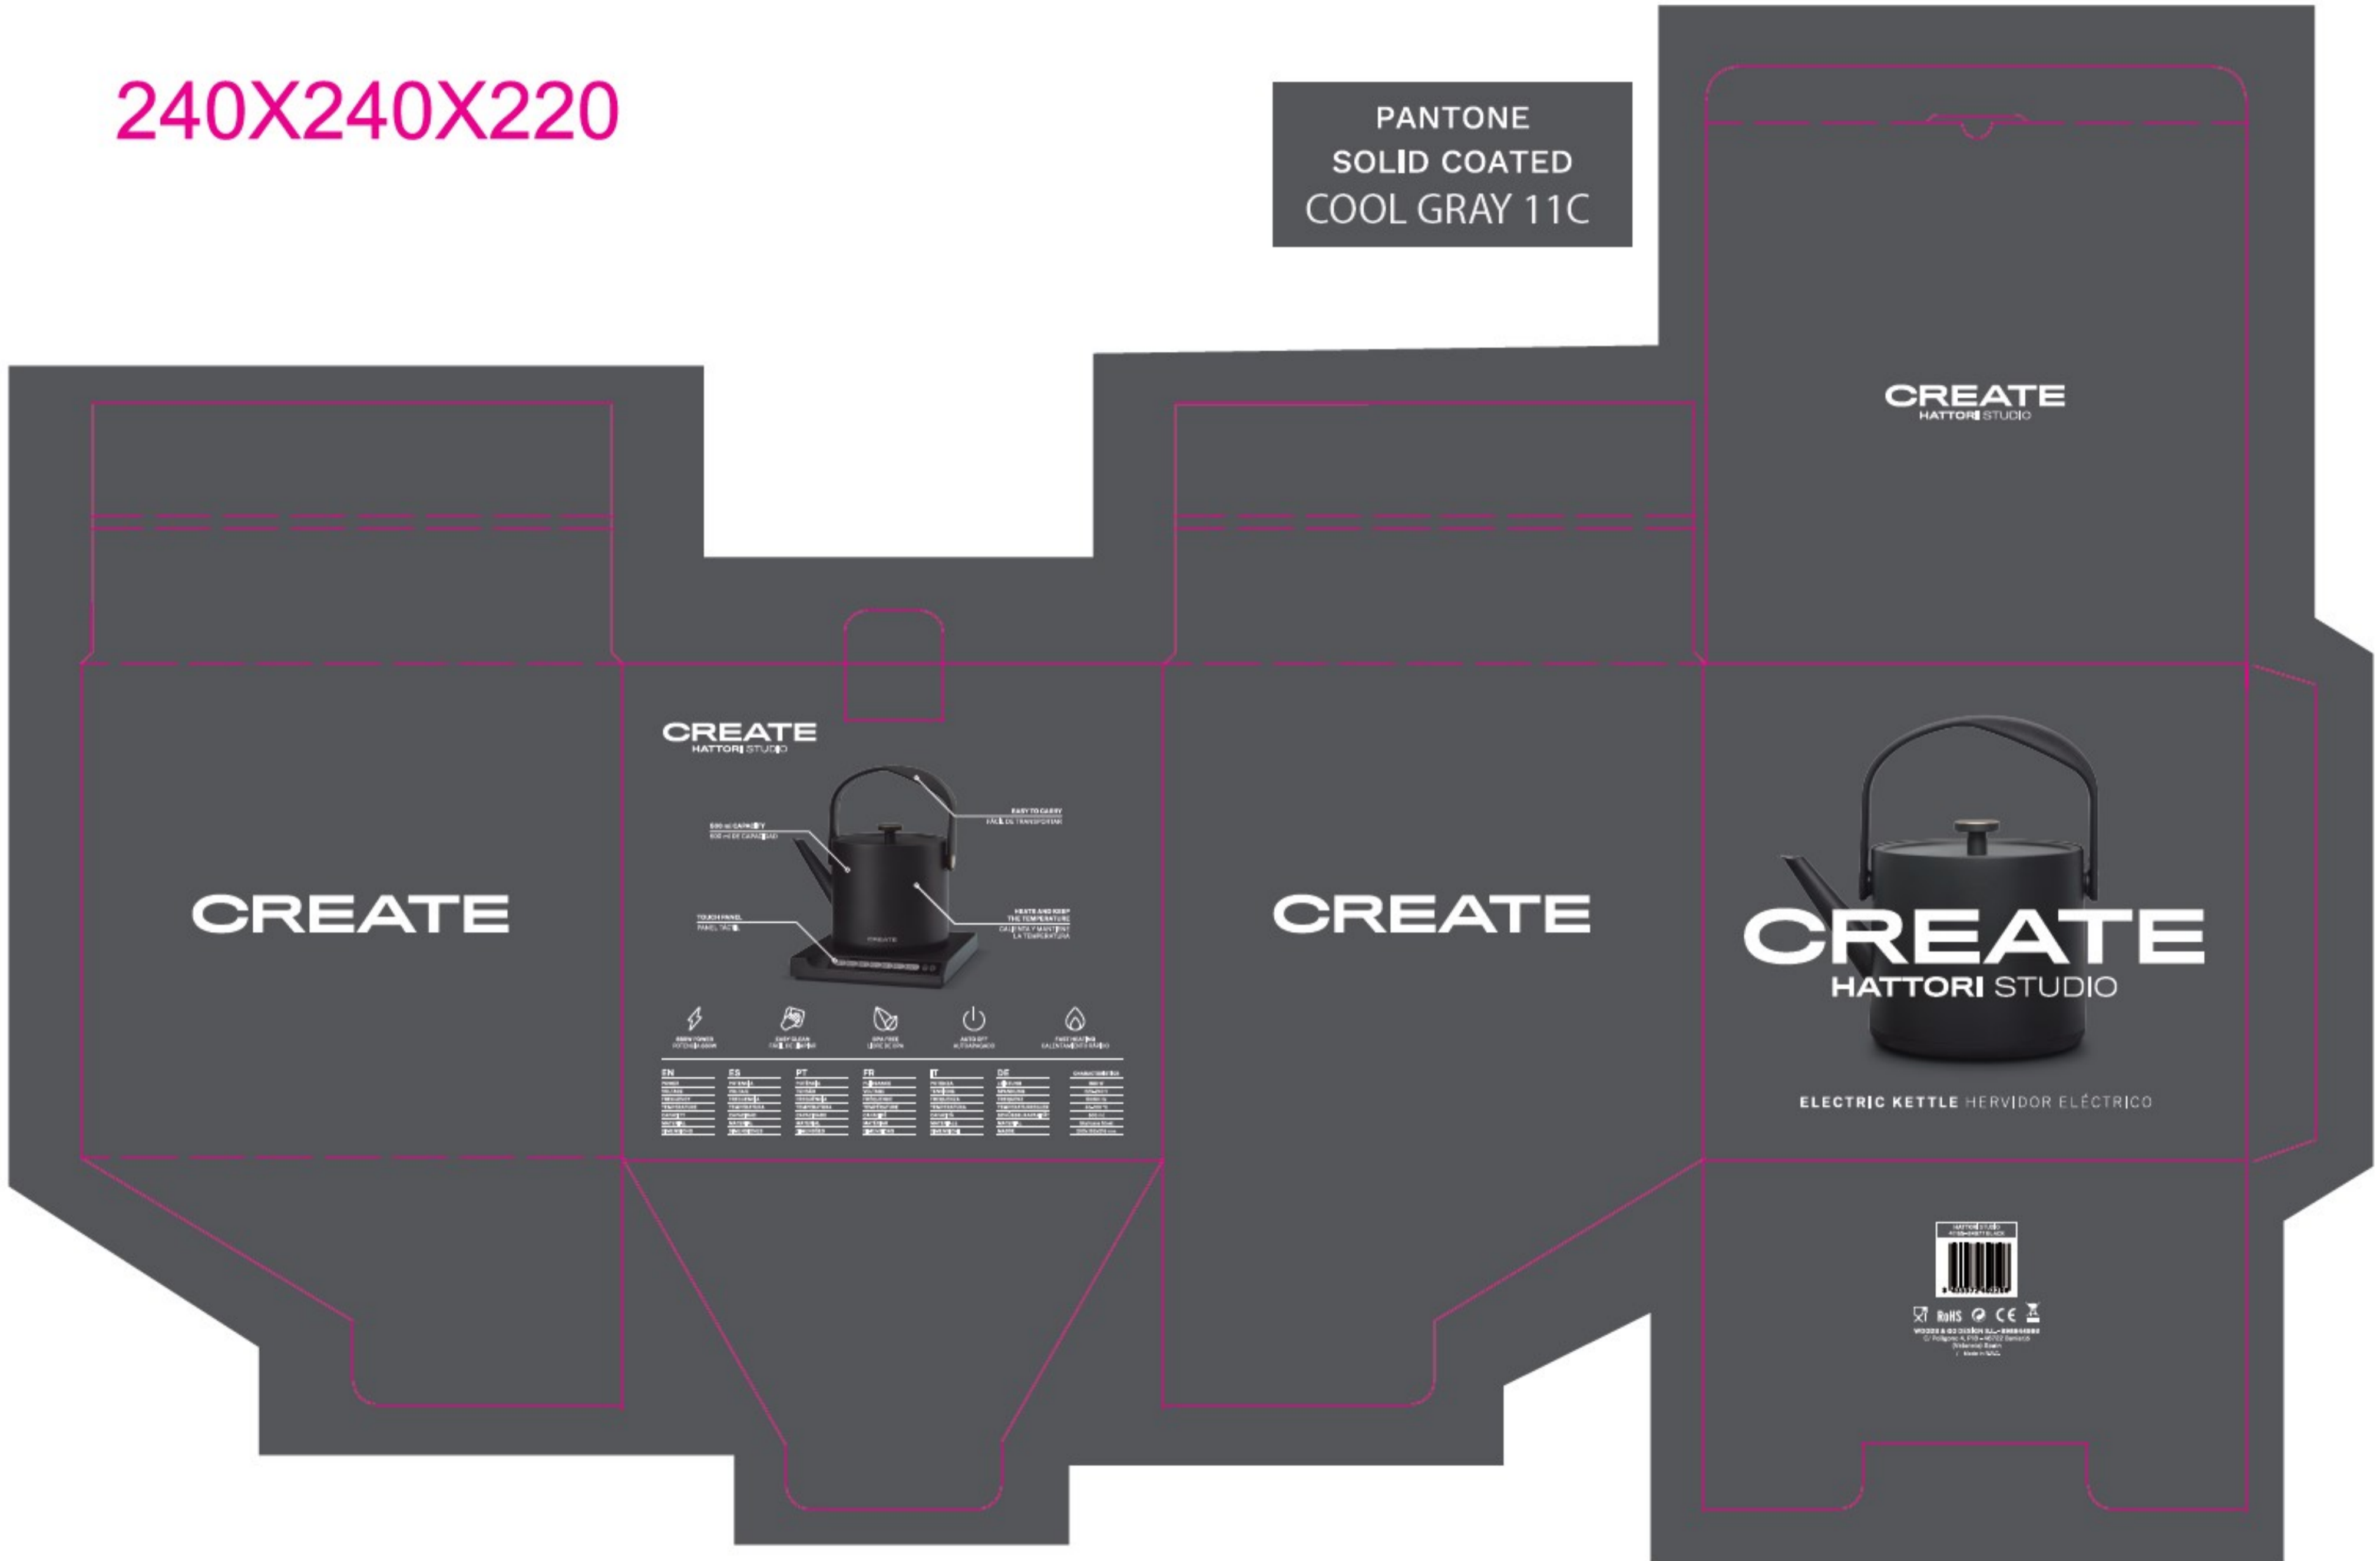

240X240X220

PANTONE
SOLID COATED
COOL GRAY 11C

CREATE
HATTORI STUDIO

CREATE

CREATE
HATTORI STUDIO