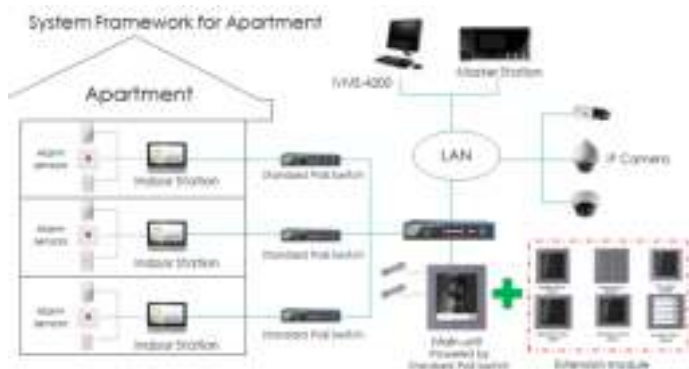

Typical Application