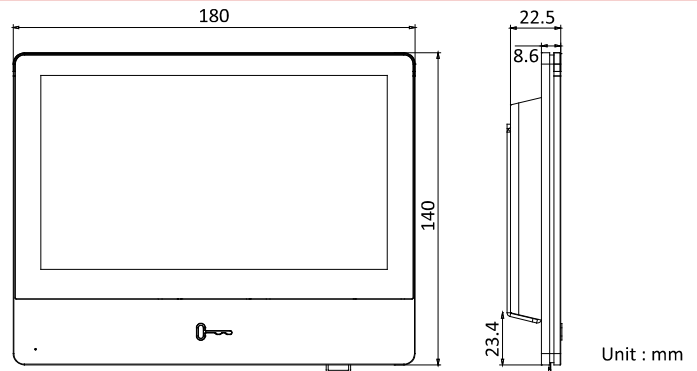

Typical Application

Specification

System parameters	
Memory	128 MB
Flash	32 MB
Operation system	Embedded Linux operation system
Display parameters	
Display screen	7-inch colorful IPS LCD
Display resolution	1024 × 600
Operation method	Capacitive touch screen, physical button
Audio parameters	
Audio input	Built-in omnidirectional microphone
Audio output	Built-in loudspeaker
Audio compression standard	G.711 U
Audio compression rate	64 Kbps
Audio quality	Noise suppression and echo cancellation
Network parameters	
Wired network	10/100 Mbps self-adaptive
Wireless network	Wi-Fi 802.11 b/g/n
Network protocol	TCP/IP, SIP, RTSP
Network interface	1 RJ-45 10/100 Mbps self-adaptive
Alarm input	8-ch alarm inputs
I/O output	2
TF card	Max to 32 G, SD 2.0 or lower version
RS-485	Supported
General	
Power supply	IEEE802.3af, standard PoE 12 VDC/1 A
Power supply via detector	12 V, 200 mA
Power consumption	≤ 7 W
Working temperature	-10 °C to 55 °C (14 °F to 131 °F)
Working humidity	10% to 90%
Dimensions	180 mm × 140 mm × 22.4 mm (7.09" × 5.51" × 0.88")
Weight	899 g (with packaging) 355 g (without packaging)
Certification	FCC, IC, CE, C-TICK, ROHS, REACH, WEEE, UL,CB, RCM

Appearance and Interfaces

Accessory

Installation

Surface Mounting

Available Model

DS-KH8350-WTE1

Dimension

Distributed by