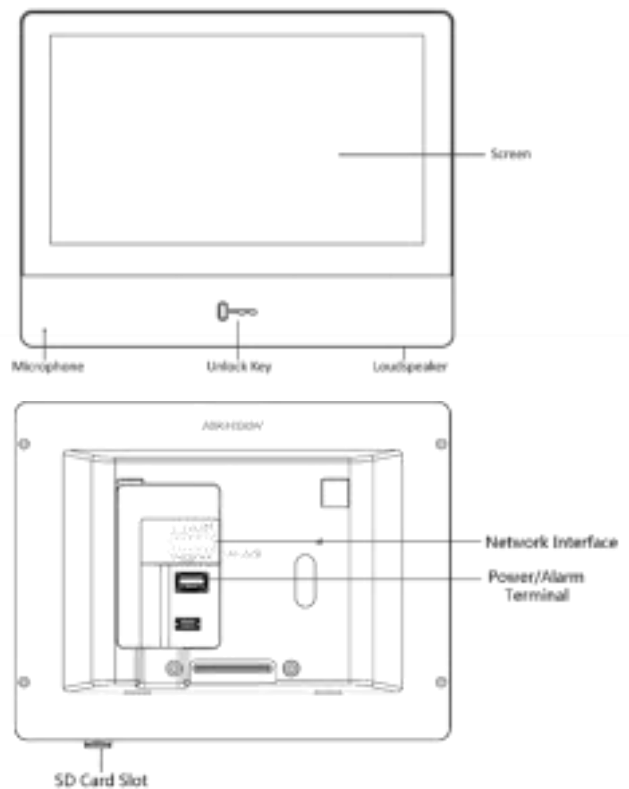

Typical Application

Specification

System parameters	
Memory	128 MB
Flash	32 MB
Operation system	Embedded Linux operation system
Display parameters	
Display screen	7-inch colorful IPS LCD
Display resolution	1024 × 600
Operation method	Capacitive touch screen, physical button
Audio parameters	
Audio input	Built-in omnidirectional microphone
Audio output	Built-in loudspeaker
Audio compression standard	G.711 U
Audio compression rate	64 Kbps
Audio quality	Noise suppression and echo cancellation
Network parameters	
Wired network	10/100 Mbps self-adaptive
Wireless network	Wi-Fi 802.11 b/g/n
Network protocol	TCP/IP, SIP, RTSP
Network interface	1 RJ-45 10/100 Mbps self-adaptive
Alarm input	8-ch alarm inputs
I/O output	2
TF card	Max to 32 G, SD 2.0 or lower version
RS-485	Supported
General	
Power supply	IEEE802.3af, standard PoE 12 VDC/1 A
Power supply via detector	12 V, 200 mA
Power consumption	≤ 7 W
Working temperature	-10 °C to 55 °C (14 °F to 131 °F)
Working humidity	10% to 90%
Dimensions	180 mm × 140 mm × 22.4 mm (7.09" × 5.51" × 0.88")
Weight	899 g (with packaging) 355 g (without packaging)
Certification	FCC, IC, CE, C-TICK, ROHS, REACH, WEEE, UL,CB, RCM

Appearance and Interfaces

Accessory

Installation

Surface Mounting

Available Model

DS-KH8350-WTE1

Dimension

Distributed by