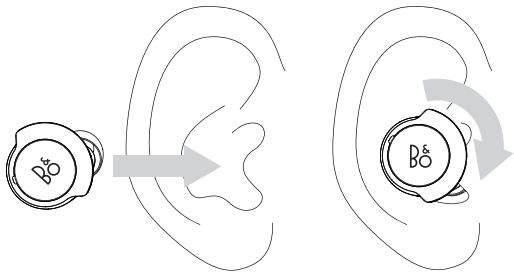

DOWNLOAD THE BANG & OLUFSEN APP

Bang & Olufsen

on.beo.com/app

1. TURN ON

2. PLACE IN CASE

⌋ 2 secs.

3. AUTOMATIC BLUETOOTH PAIRING

4. SET UP IN THE BANG & OLUFSEN APP

INSERT EARPHONES

MUSIC OPERATIONS

▶ Play/Pause		● ● Double press
- + Volume	●  Double press and hold	●  Double press and hold
Active Noise Cancellation, Transparency, Neutral	● ● Double press (cycle)	

CALL OPERATIONS