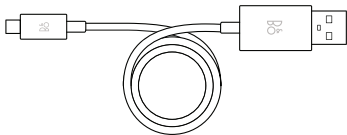

BOX OVERVIEW

Silicone

Comply™