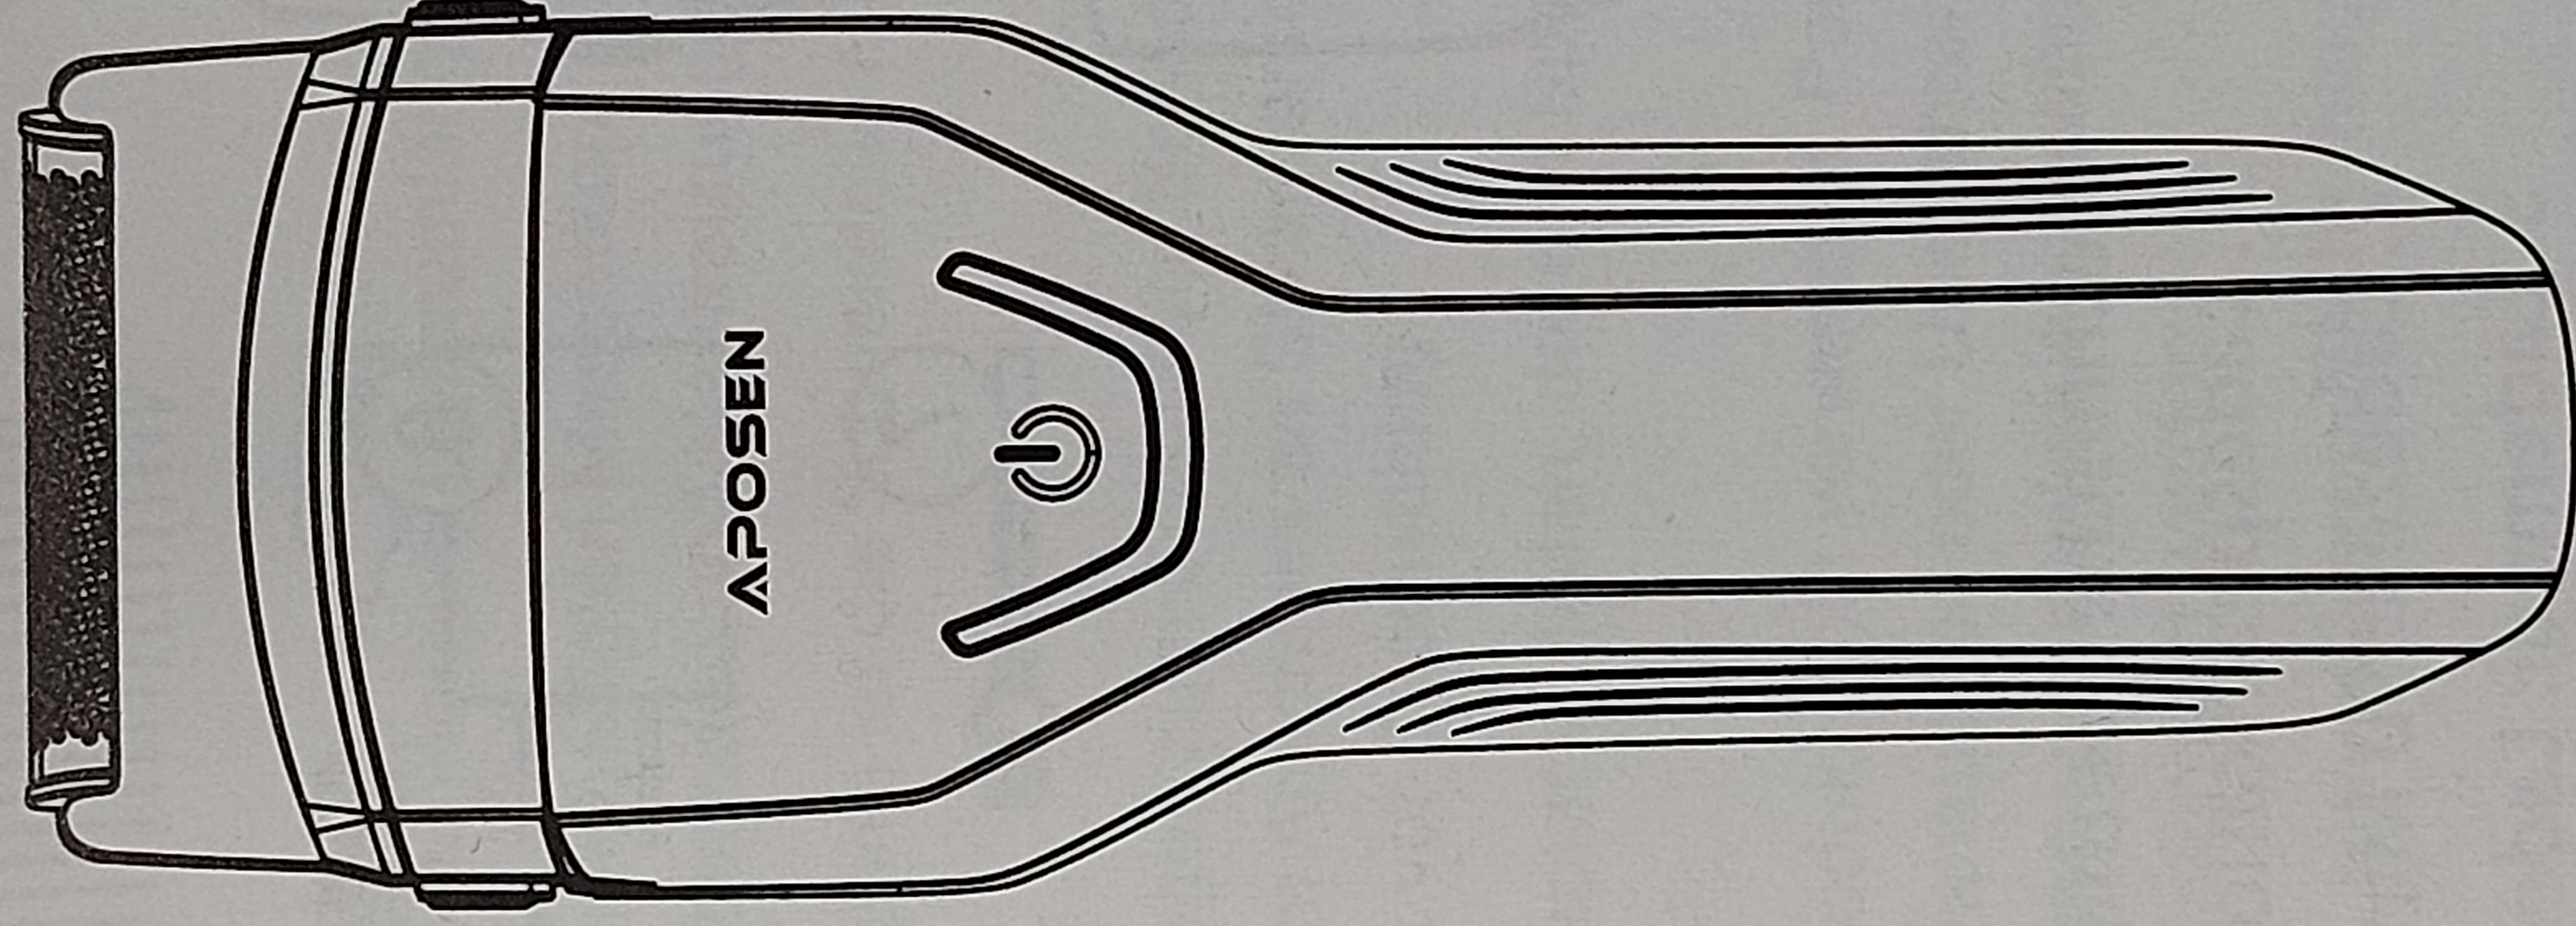

APOSEN

OPERATING INSTRUCTIONS

Bedienungsanleitung

Name of product: Electric shaver

Model No: G5

EU REP : BellaCoCool GmbH

Address: Pettenkoferstraße 18,10247, Berlin, Germany