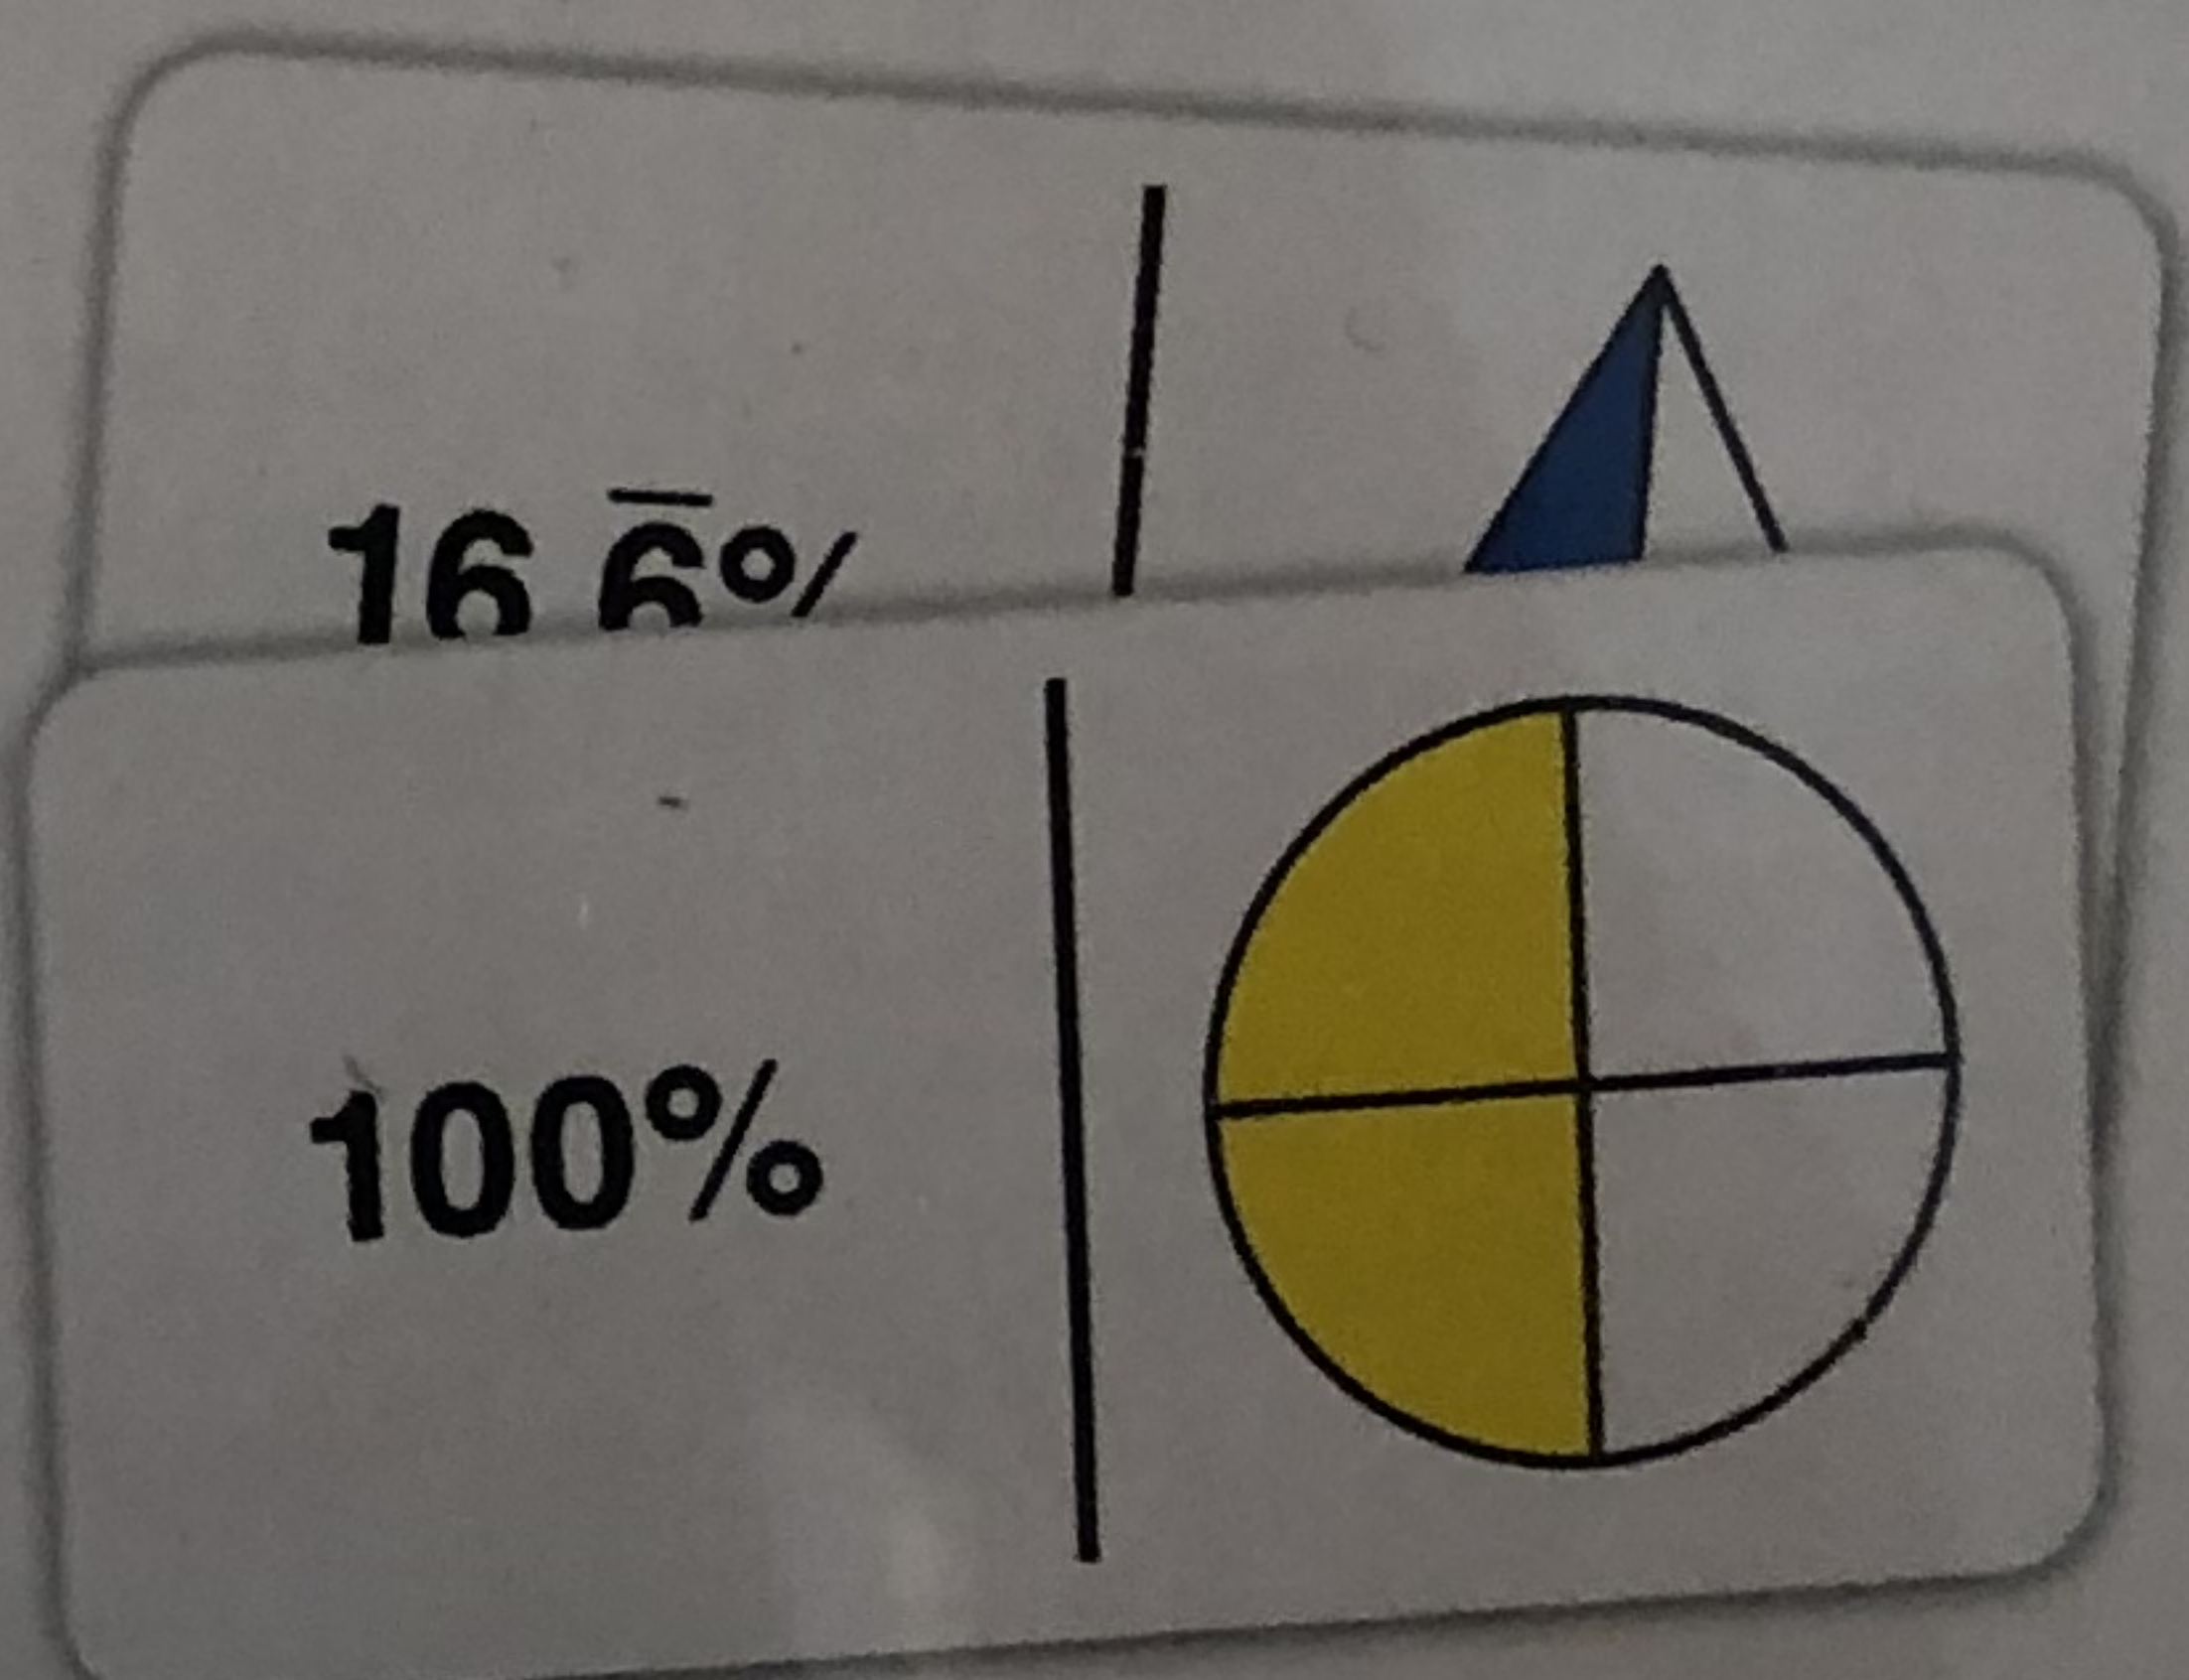

## DOMINOES

36 | ages  
 años • ans • jahre  
 piece set  
 piezas  
 pièces  
 Teile | 6+

Two levels of play!

Domino fun to learn fraction and percentage recognition and equivalency!

- Set includes:
- 36 Double sided dominoes
  - Activity Guide

Features fractions (1, 1/2, 1/3, 1/4, 1/6 and 1/8) and percentages (100%, 50%, 33%, 25%, 16.6% and 12.5%).

LSP 2503-UK