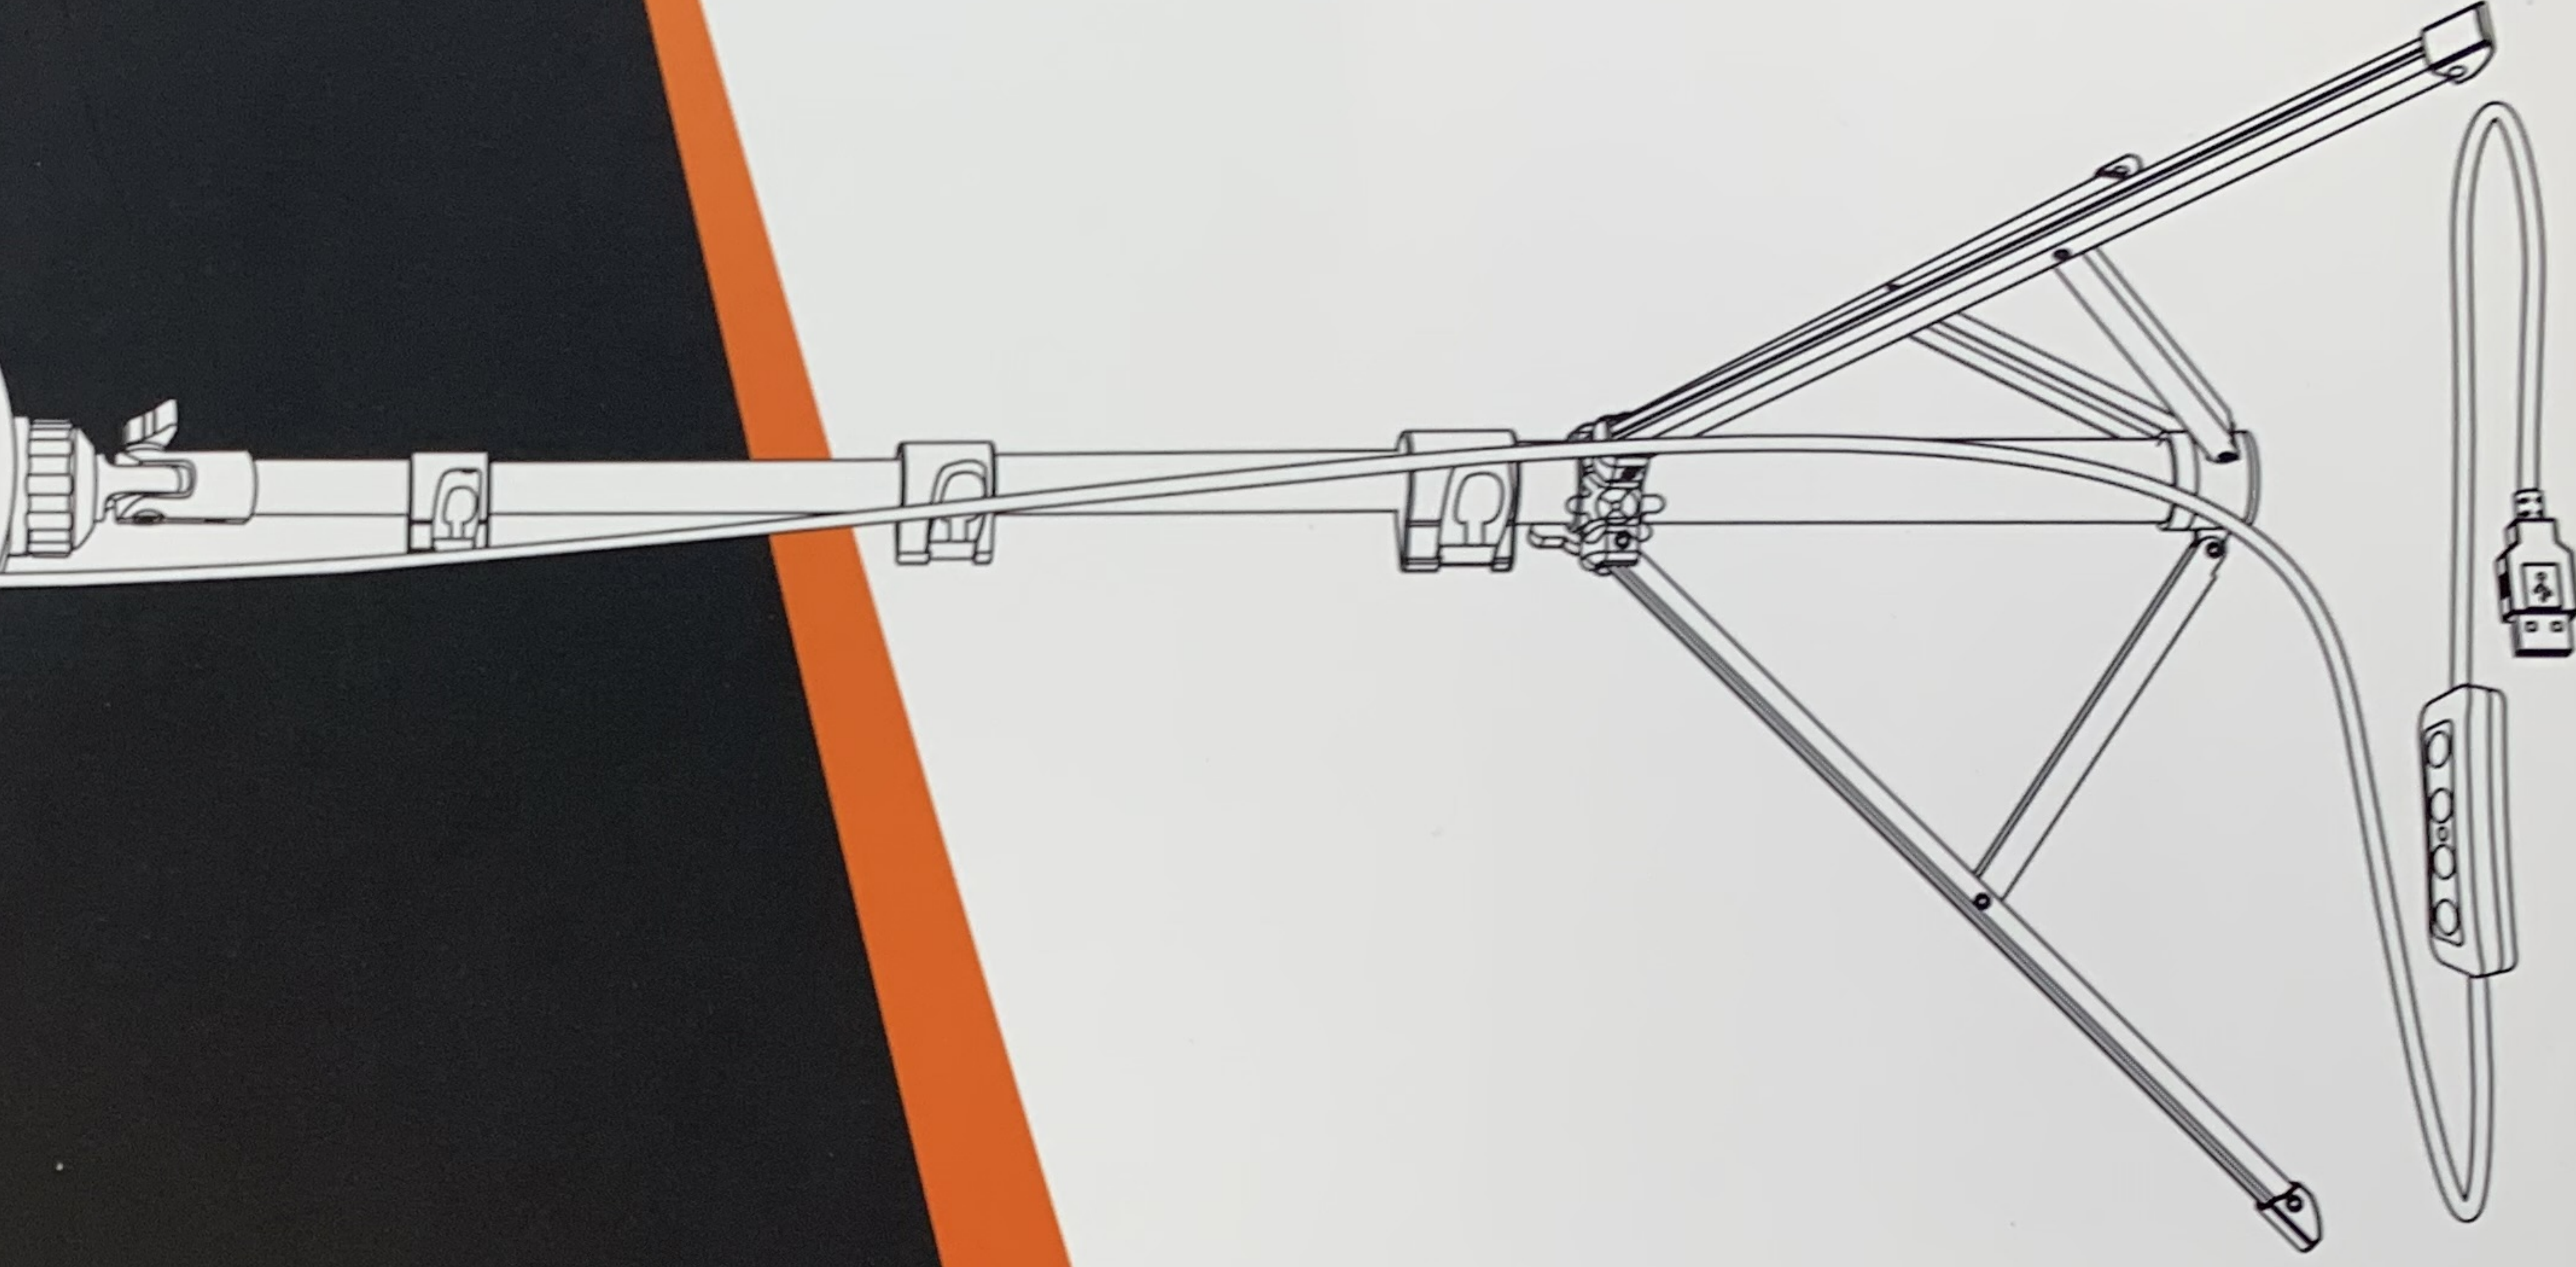

R2B

RINGLAMP MET
STATIEF / 70 INCH

PREMIUM QUALITY

**REAL
STANDARD**

100%

SINCE 2018

CEROHS

Serial number: RL-001

Model: Ringlamp 001