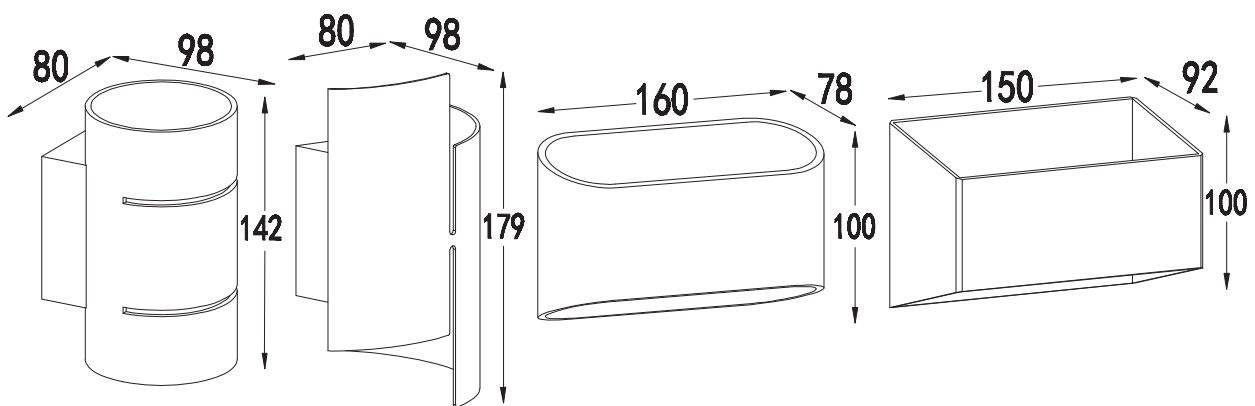

INSTRUCTION MANUAL

Pia WL
 Alone R WL
 Alone S WL
 Faldo WL

---Suitability for use "indoors", the related ambient temperature is 25°C