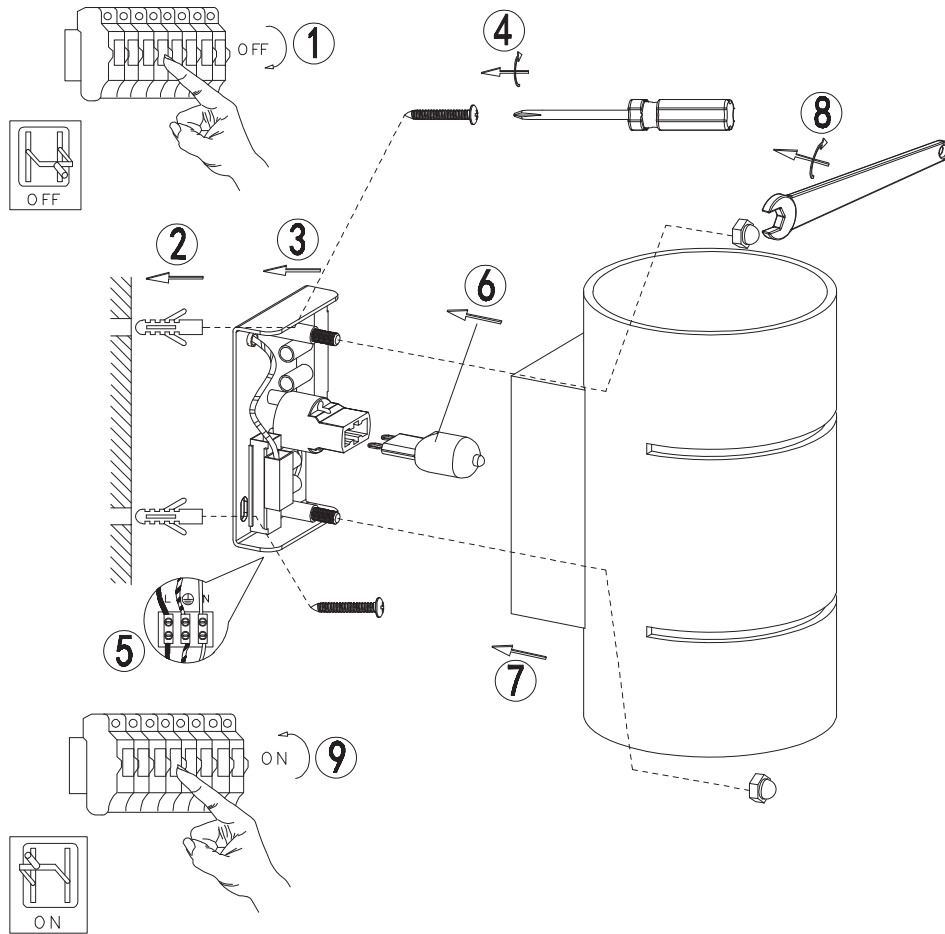

INSTRUCTION MANUAL

Pia WL
 Alone R WL
 Alone S WL
 Faldo WL

---Suitability for use "indoors", the related ambient temperature is 25°C