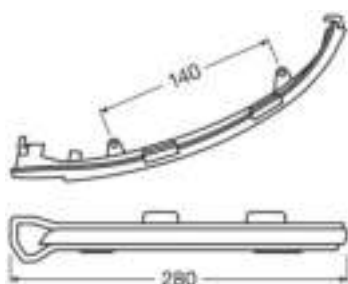

Product datasheet

Technical data

Product information

Order reference	LEDDMI 5G0 BK S
Application (Category and Product specific)	Side mirror indicator

Electrical data

Test voltage	13.2 V
Nominal wattage	4.20 W
Nominal voltage	12.0 V

Photometrical data

Color temperature	2700 K
Intensity	min 0.6 cd

Dimensions & weight

Length	280.0 mm
Width	70.0 mm
Height	50.0 mm

Lifespan

Lifespan Tc	5000 h
Guarantee	5 years

Additional product data

Connector to lamp	Plug&Play
Product remark	Black Edition