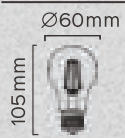

6.7*6.7*12.2cm

LED Filament A60
30W=4W 320LM E27

LED Filament A60
4WATT 320LUMEN

G
BEAM ANGLE 330°
30W=4WATT
2200K
E27
CRI>80

A60 E27 4W 320Lm 2200K
Opal Dimmable

02329

Re-order? Go to
www.luedd.com
and use article number 02329

320
LUMEN

30W=4WATT

220-240VOLT

>50000X

20000H

8 718881 093777