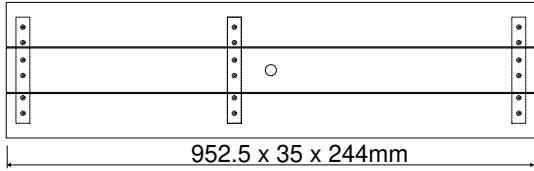

8x

Sand / water table

6

2x

Sand / water table

1

952.5 x 35 x 244mm

Sand / water table