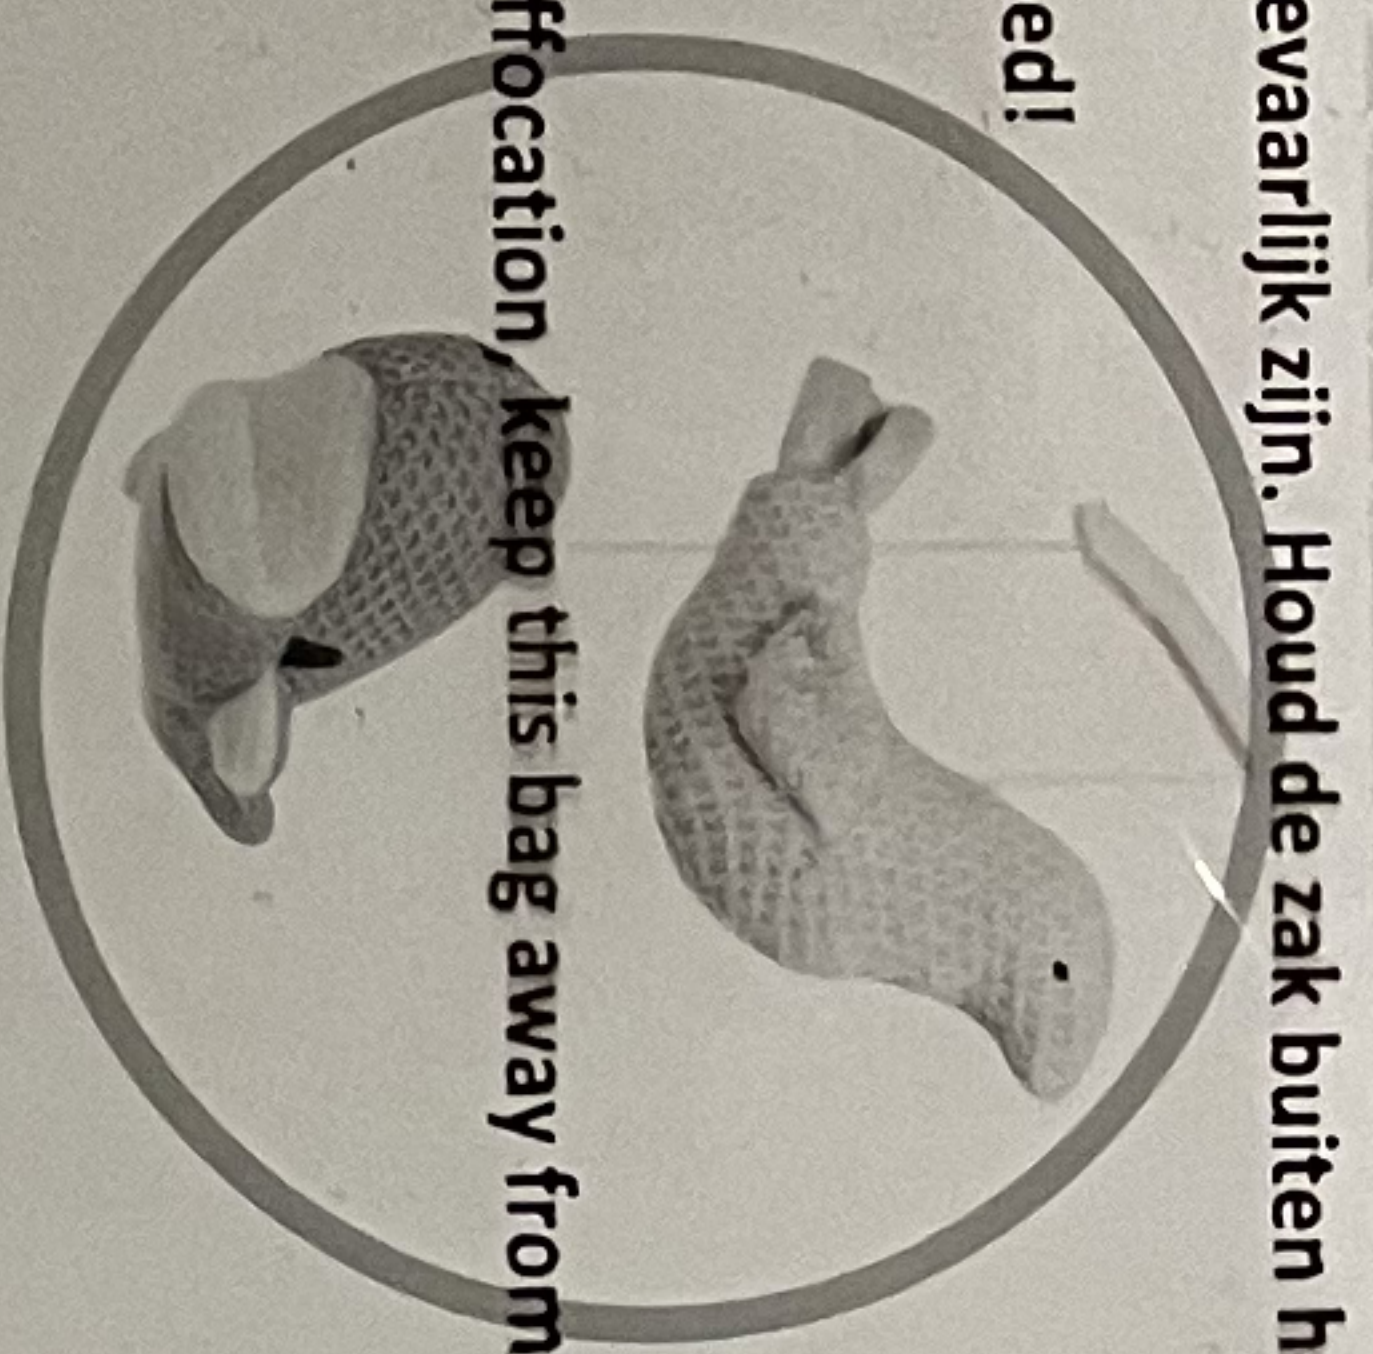

NL:

WAARSCHUWING:

De plastic zak kan zeer gevaarlijk zijn. Houd de zak buiten handbereik van pasgeborenen en kinderen. Dit om verstikkingsgevaar te voorkomen.

Deze zak is geen speelgoed!

GB:

WARNING:

To avoid danger from suffocation, keep this bag away from babies and children, do not use in cribs, beds, carriages or playpens.

DE:

ACHTUNG:

Erstfickungsgefahr! Bitte Plastiktüten unbedingt von Kindern fernhalten.

WARNING:

For your child's safety, always keep this bag away from babies and children, do not use in cribs, beds, carriages or playpens.

Attach this toy out of the child's reach. Never use in cribs, beds, carriages or playpens. Never leave the cot mobile and its components within the reach of children.

Check the toy regularly for signs of wear and damage. Should any part be damaged, do not use and keep out of reach of children.

Adult assembly required. Follow the instructions before use. Follow them and keep them for reference.

WAARSCHUWING

Voordat u veiligheidsinstructies en de voorwaarde voor gebruik leest, houd deze instructies en de voorwaarde voor gebruik goed leesbaar.

Bewestigd dit speelgoed bij de handen van kinderen. Kinderen mogen niet met hun handen in de plastic zak grijpen. Het is niet bedoeld om in bedden, crèches of speelgoed te gebruiken. Het is niet bedoeld om te gebruiken in kinderwagens of speelgoed. Het is niet bedoeld om te gebruiken in de buurt van kinderen.

Deze mobiele speelgoed is bedoeld voor gebruik in de buurt van kinderen. Het is niet bedoeld om te gebruiken in de buurt van kinderen.

Controleer het product regelmatig op slijtage en eventuele gebreken. Gebruik het speelgoed in geval van beschadiging niet en houd het buiten het bereik van kinderen.

De montage door een volwassene. Lees de gebruiksaanwijzing en volg deze op. Bewaar deze informatie om later te kunnen raadplegen.

ATTENTIO ADVERTENCIA:

Nous recommandons de lire et de conserver ces instructions pour toute consultation ultérieure.

Para evitar el peligro de asfixia, mantenga esta bolsa fuera del alcance de bebés y niños, no use en las cunas, camas, cochecitos o parques infantiles. ¡Esta bolsa no es un juguete!

Le mobile est un jouet à utiliser à l'âge approprié. Ne jamais laisser le mobile et ses éléments à la portée de l'enfant.

Verifier régulièrement l'état d'usage du produit et la présence de ruptures éventuelles. En cas de dommage, ne pas utiliser le jouet et le tenir hors de portée des enfants.

Assemblage par un adulte. Lisez les instructions avant utilisation. Suivez-les et conservez-les pour référence.

ACHTUNG ACHTUNG!

Bitte beachten! Bitte lesen Sie die Anweisungen sorgfältig zu lesen und für zukünftiges Nachschlagen aufzubewahren. Für die Sicherheit Ihres Kindes. Warnung!

Spielzeug außerhalb der Reichweite von Kindern. Kinder dürfen nicht mit den Händen in den Plastiksack greifen. Das Spielzeug ist nicht für den Gebrauch in Kinderwagen oder Spielzeug vorgesehen.

Vor der Verwendung des Spielzeugs muss die Bedienungsanleitung gelesen und die Anweisungen beachtet werden. Das Spielzeug ist nicht für den Gebrauch in Kinderwagen oder Spielzeug vorgesehen.

Dieses Mobile ist ein Spielzeug, das nur für Kinder im Alter von 18 Monaten bis 3 Jahren geeignet ist. Lassen Sie das Mobile und seine Bestandteile niemals in der Reichweite des Kindes.

Überprüfen Sie die Struktur des Spiels regelmäßig auf Beschädigungen. Falls Schäden oder Verschleiß erkannt werden, das Spielzeug nicht verwenden und für Kinder unzugänglich machen.

Der Zusammenbau ist durch einen Erwachsenen vorzunehmen. Lesen die Anweisungen vor Gebrauch, befolgen sie und halten sie nachschlagebereit.

ADVERTERTE ATENCIONES:

Por favor, lee atentamente estas instrucciones y consérvalas para futuras consultas. Para la seguridad de su hijo. ADVERTENCIA!