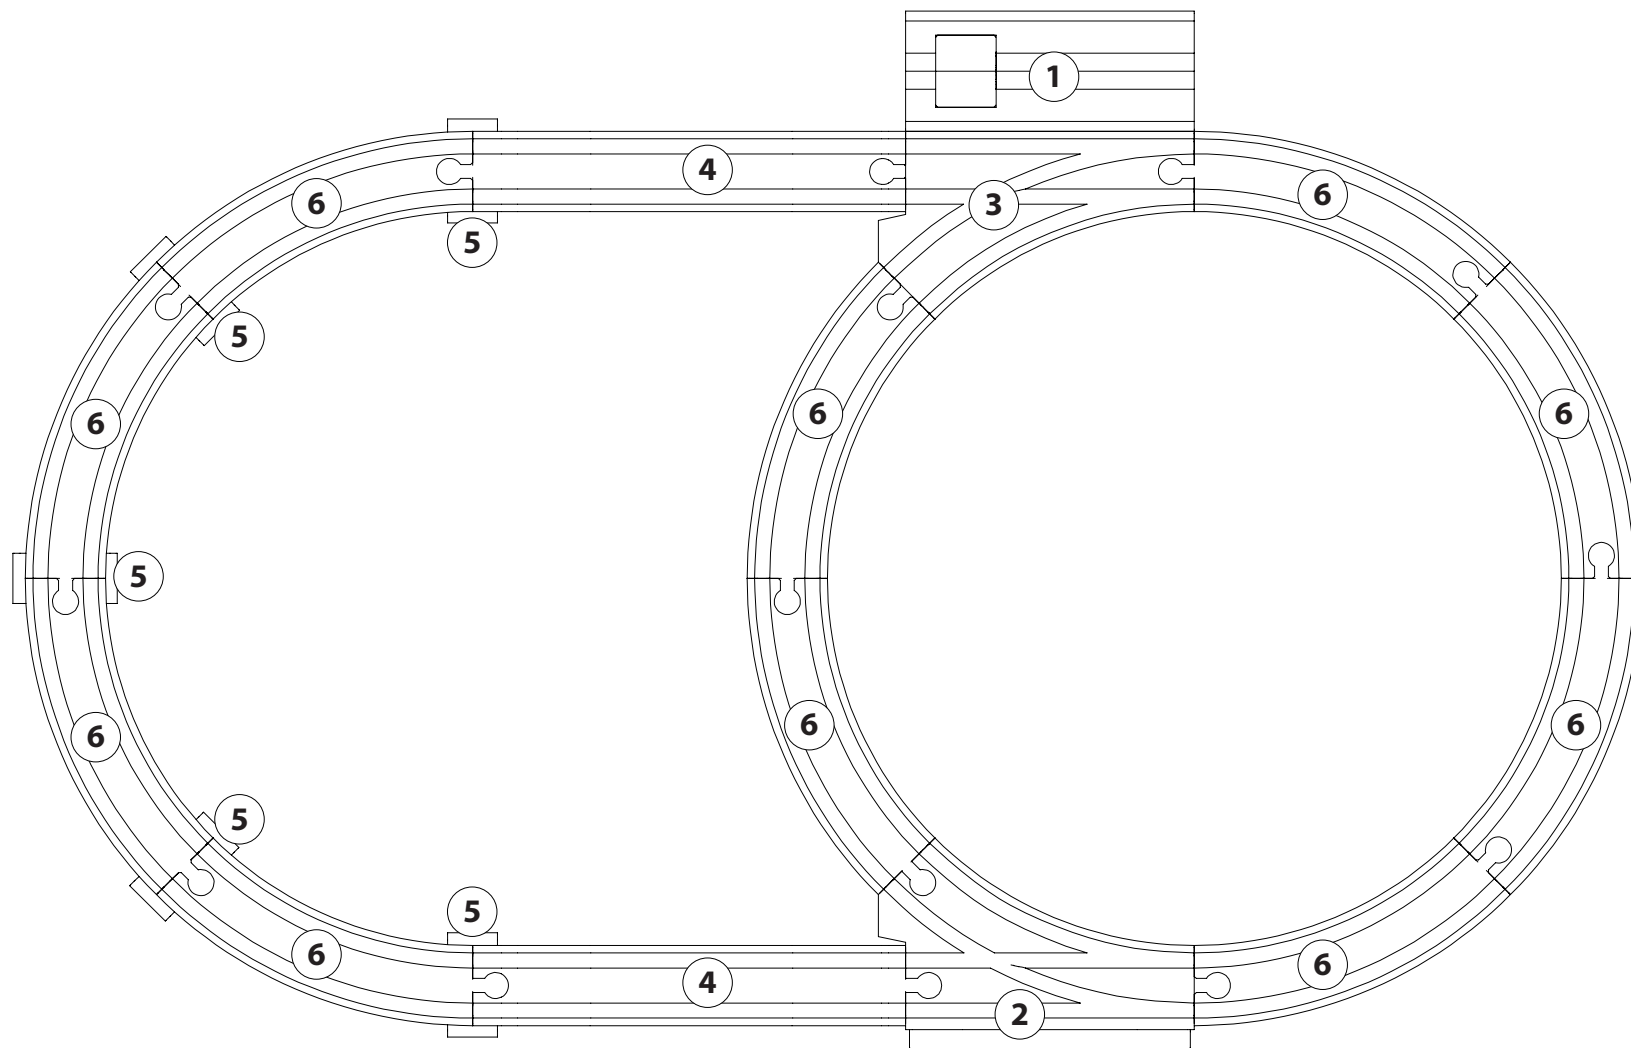

BRIO®

Classic Deluxe Set
33424

YouTube

Designed by BRIO AB in Sweden 2016(publ). Manufactured for BRIO AB (publ), Box 305, SE-201 23 Malmö, Sweden. © BRIO AB (publ), Sweden 2016. Made in China. This product and its packaging are protected by intellectual Property Laws of many countries. Violators will be prosecuted. Retain this package for future reference. Please contact above address in case of events. Bitte bewahren Sie diese Informationen für spätere Referenzzwecke auf. Informations à conserver. Conservez la confezione per futuri riferimenti. Conforms to the Safety Requirements of ASTM F963. Conforme aux exigences de sécurité ASTM F963.