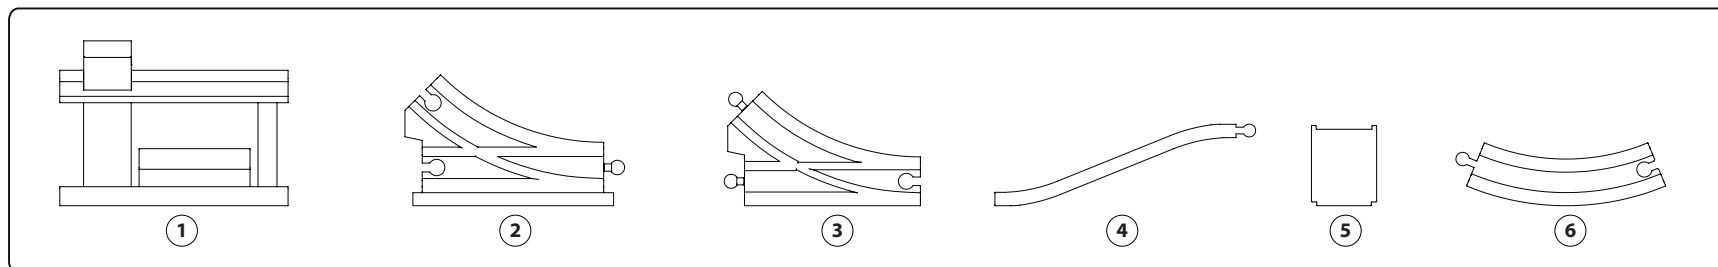

BRIO®

Classic Deluxe Set
33424

YouTube

Designed by BRIO AB in Sweden 2016(publ). Manufactured for BRIO AB (publ), Box 305, SE-201 23 Malmö, Sweden. © BRIO AB (publ), Sweden 2016. Made in China. This product and its packaging are protected by intellectual Property Laws of many countries. Violators will be prosecuted. Retain this package for future reference. Please contact above address in case of events. Bitte bewahren Sie diese Informationen für spätere Referenzzwecke auf. Informations à conserver. Conservez la confezione per futuri riferimenti. Conforms to the Safety Requirements of ASTM F963. Conforme aux exigences de sécurité ASTM F963.