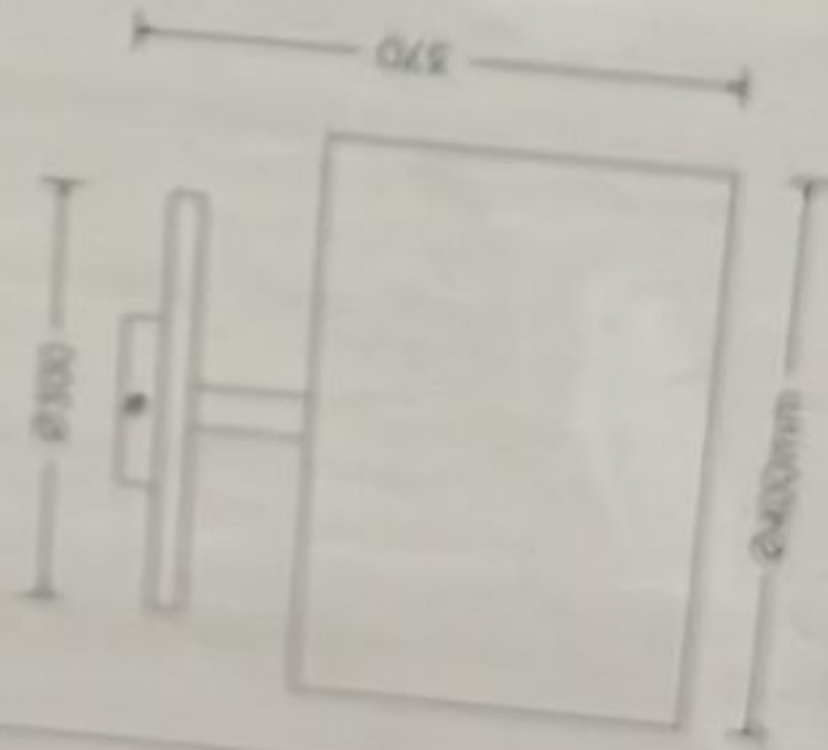

601200101

TRIO
LIGHTING FOR YOU

trio-lighting.com/
601200101

601200101

KORBA

230V-50Hz
max. 1x E27 -max. 25W
(class I)

www.trio-lighting.com

KORBA

Downloaded by Customer No.
Product ID: 601200101

601200101