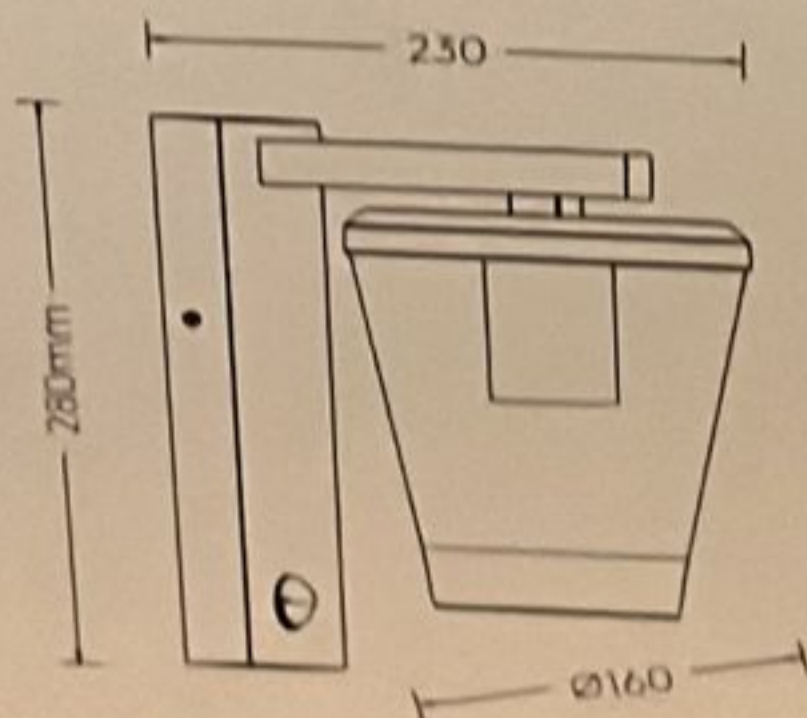

TRIO  
NG FOR YOU

OUTDOOR

211069142

**CAVADO**

230V~50Hz  
excl. 1x E27 - max. 40W  
class I

IP44

[trio-lighting.com/  
211069142](http://trio-lighting.com/211069142)

[www.trio-lighting.com](http://www.trio-lighting.com)